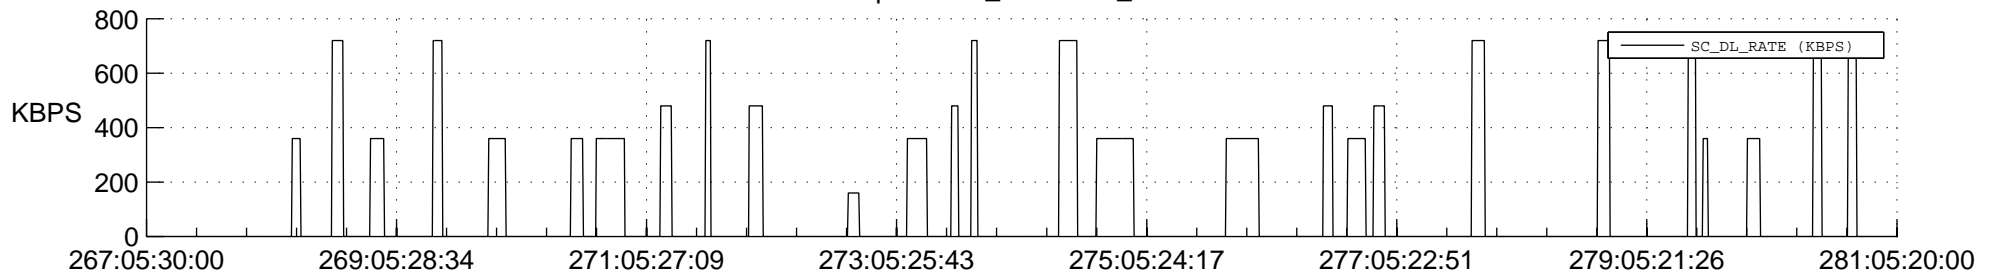

## Spacecraft\_DownLink\_Rate

Ground Time (2020:267:05:30:00.000 -2020:281:05:20:00.000)