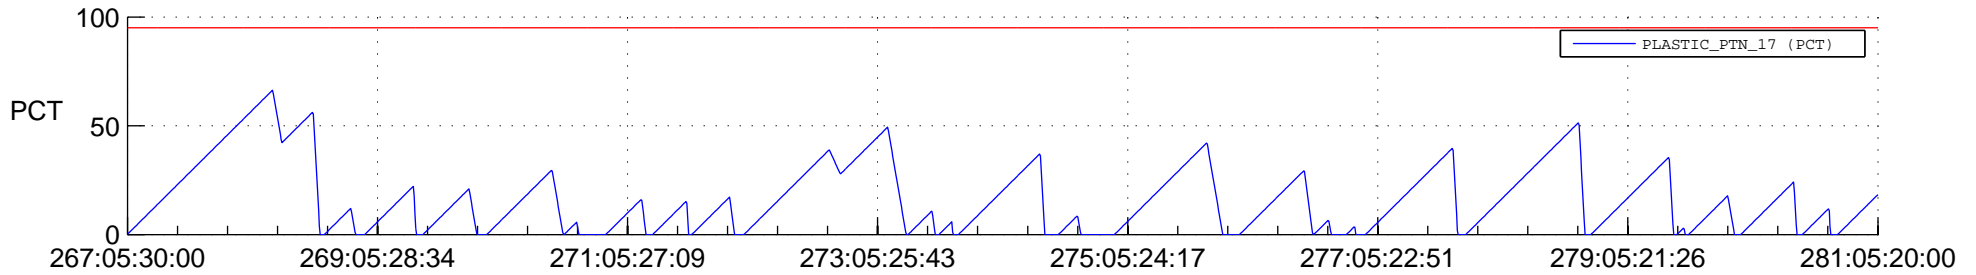

## SWAVES\_Percent\_Full\_Prediction

## Spacecraft\_DownLink\_Rate

Ground Time (2020:267:05:30:00.000 -2020:281:05:20:00.000)