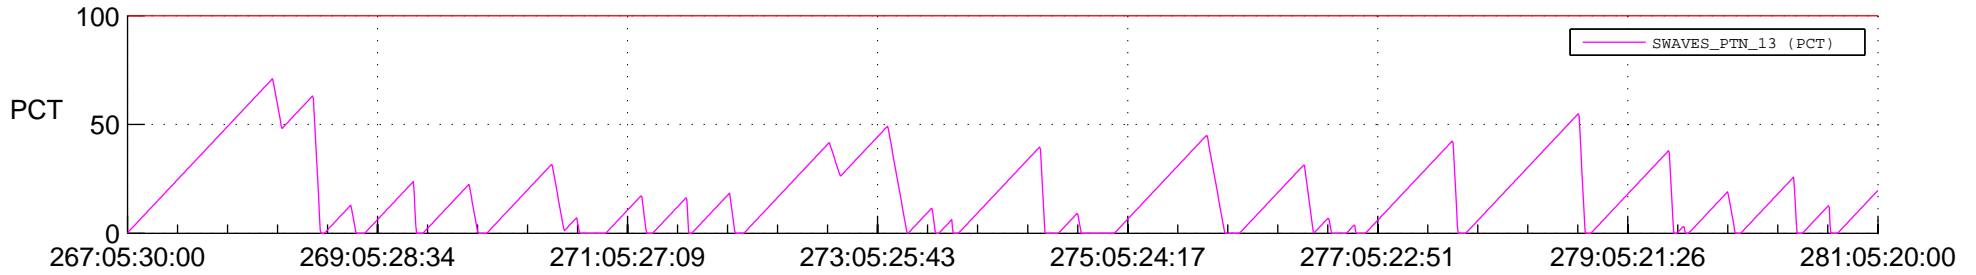

## SWAVES\_Percent\_Full\_Prediction

## Spacecraft\_DownLink\_Rate

Ground Time (2020:267:05:30:00.000 -2020:281:05:20:00.000)