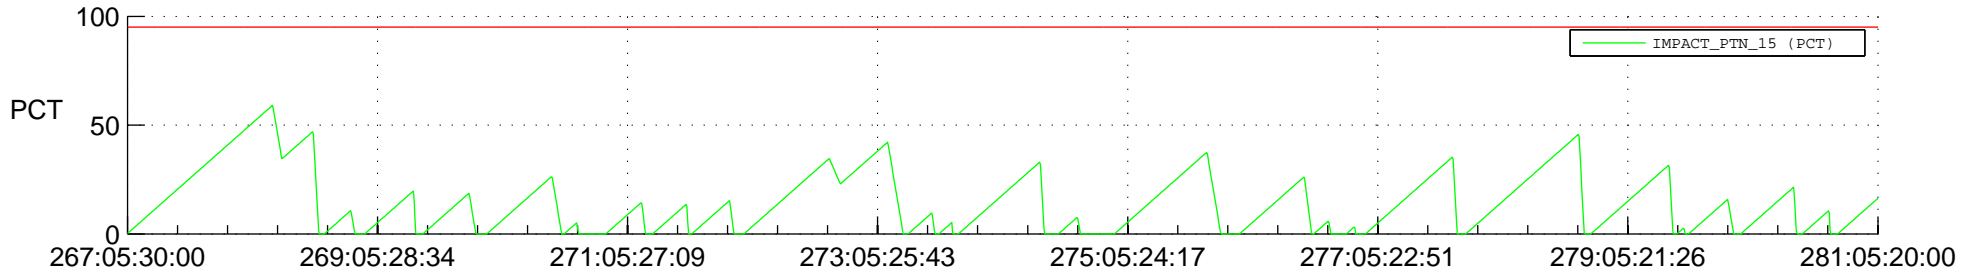

IMPACT_Percent_Full_Prediction