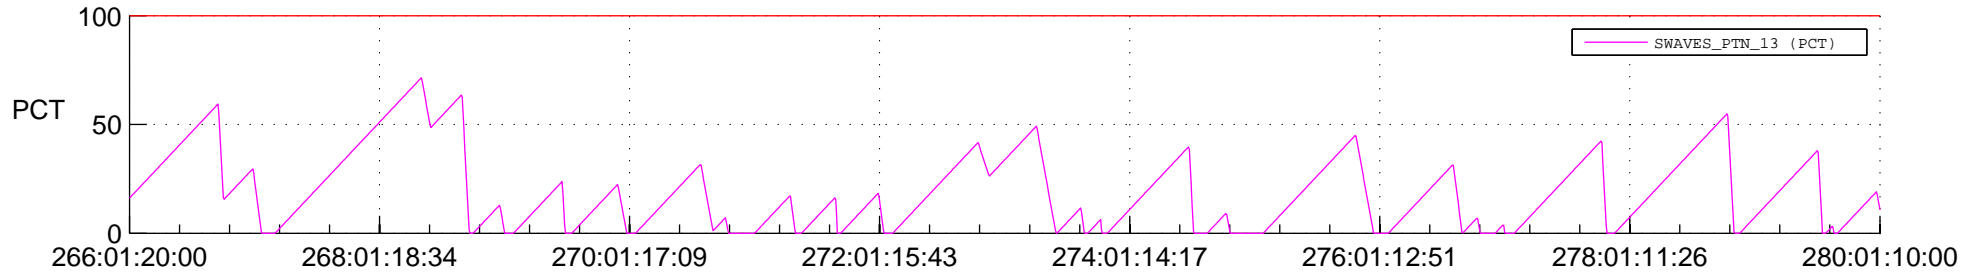

STEREO AHEAD SSR PCT Full Prediction

SWAVES_Percent_Full_Prediction

IMPACT_Percent_Full_Prediction

PLASTIC_Percent_Full_Prediction

Spacecraft_DownLink_Rate

Ground Time (2020:266:01:20:00.000 -2020:280:01:10:00.000)