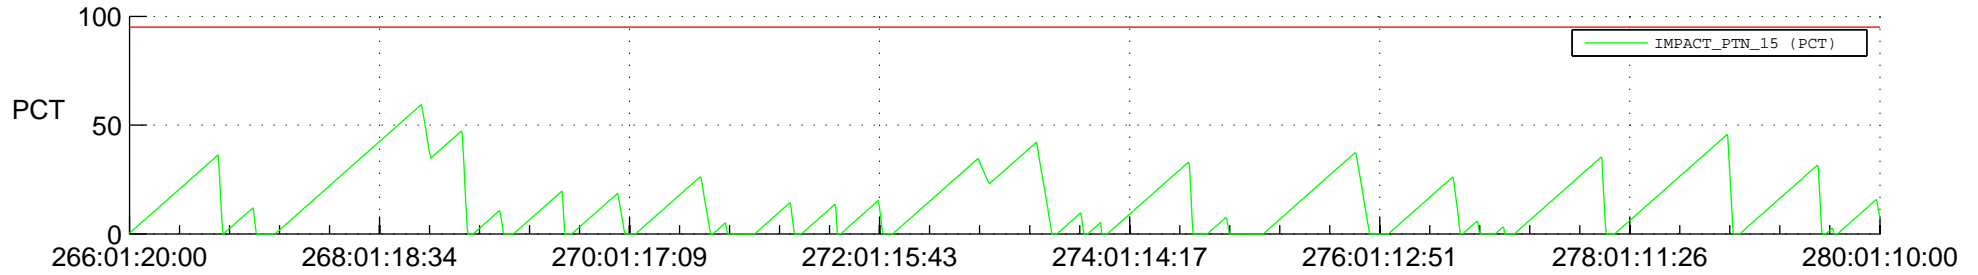

STEREO AHEAD SSR PCT Full Prediction

SWAVES_Percent_Full_Prediction

IMPACT_Percent_Full_Prediction

PLASTIC_Percent_Full_Prediction

Spacecraft_DownLink_Rate

Ground Time (2020:266:01:20:00.000 -2020:280:01:10:00.000)