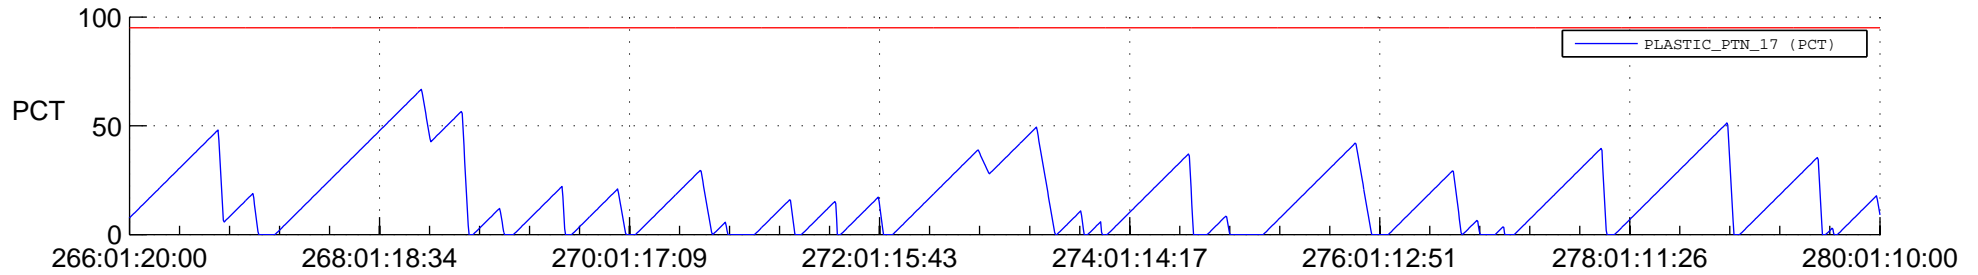

STEREO AHEAD SSR PCT Full Prediction

SWAVES_Percent_Full_Prediction

IMPACT_Percent_Full_Prediction

PLASTIC_Percent_Full_Prediction

Spacecraft_DownLink_Rate

Ground Time (2020:266:01:20:00.000 -2020:280:01:10:00.000)