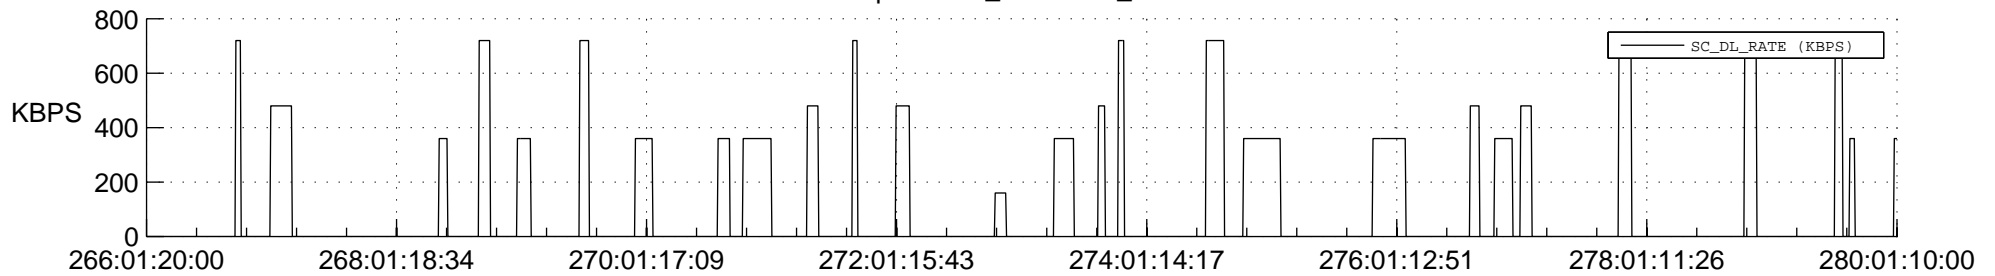

STEREO AHEAD SSR PCT Full Prediction

SWAVES_Percent_Full_Prediction

IMPACT_Percent_Full_Prediction

PLASTIC_Percent_Full_Prediction

Spacecraft_DownLink_Rate

Ground Time (2020:266:01:20:00.000 -2020:280:01:10:00.000)