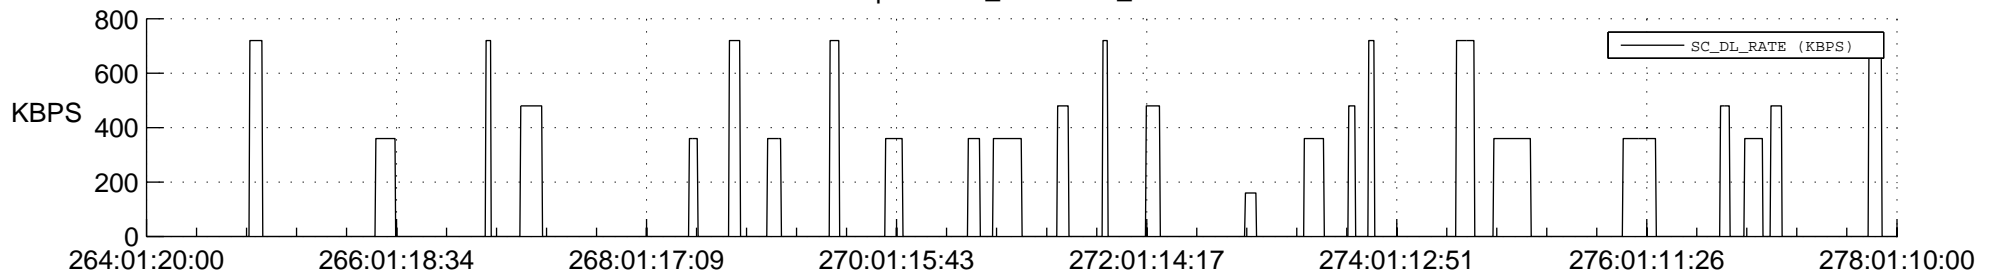

STEREO AHEAD SSR PCT Full Prediction

SWAVES_Percent_Full_Prediction

IMPACT_Percent_Full_Prediction

PLASTIC_Percent_Full_Prediction

Spacecraft_DownLink_Rate

Ground Time (2020:264:01:20:00.000 -2020:278:01:10:00.000)