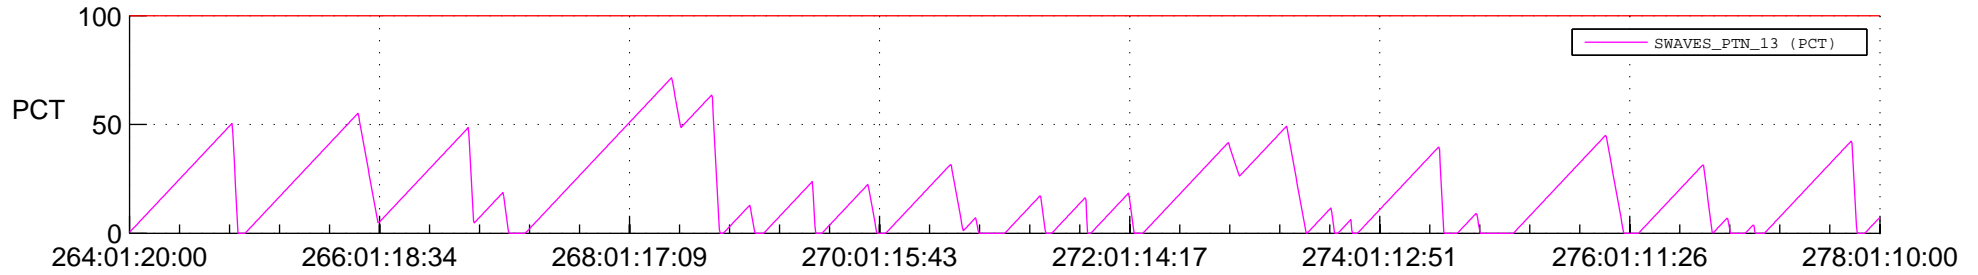

STEREO AHEAD SSR PCT Full Prediction

SWAVES_Percent_Full_Prediction

IMPACT_Percent_Full_Prediction

PLASTIC_Percent_Full_Prediction

Spacecraft_DownLink_Rate

Ground Time (2020:264:01:20:00.000 -2020:278:01:10:00.000)