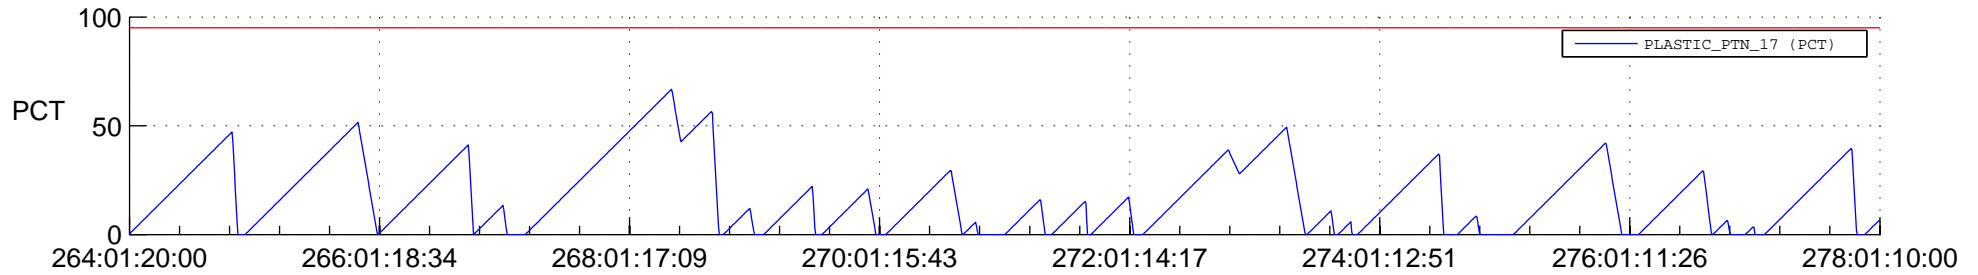

STEREO AHEAD SSR PCT Full Prediction

SWAVES_Percent_Full_Prediction

IMPACT_Percent_Full_Prediction

PLASTIC_Percent_Full_Prediction

Spacecraft_DownLink_Rate

Ground Time (2020:264:01:20:00.000 -2020:278:01:10:00.000)