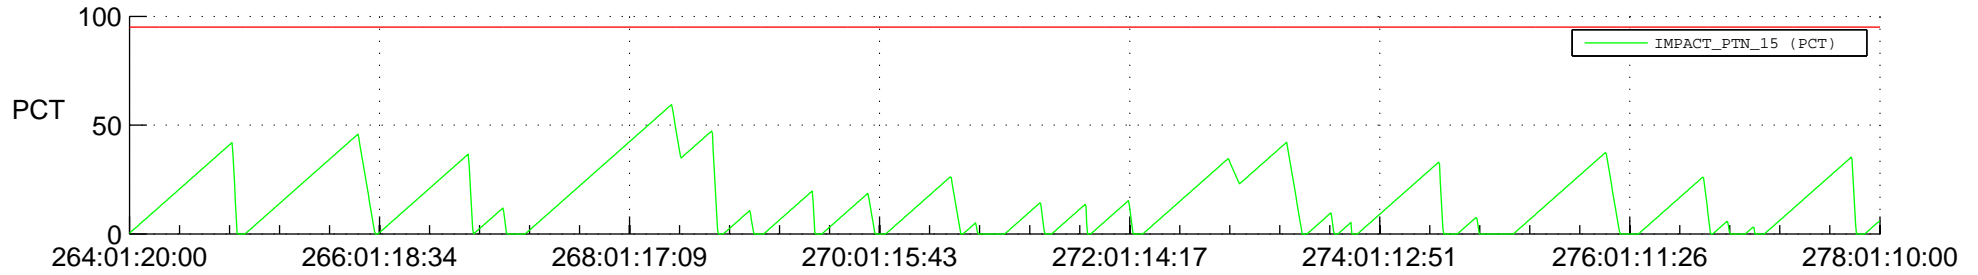

STEREO AHEAD SSR PCT Full Prediction

SWAVES_Percent_Full_Prediction

IMPACT_Percent_Full_Prediction

PLASTIC_Percent_Full_Prediction

Spacecraft_DownLink_Rate

Ground Time (2020:264:01:20:00.000 -2020:278:01:10:00.000)