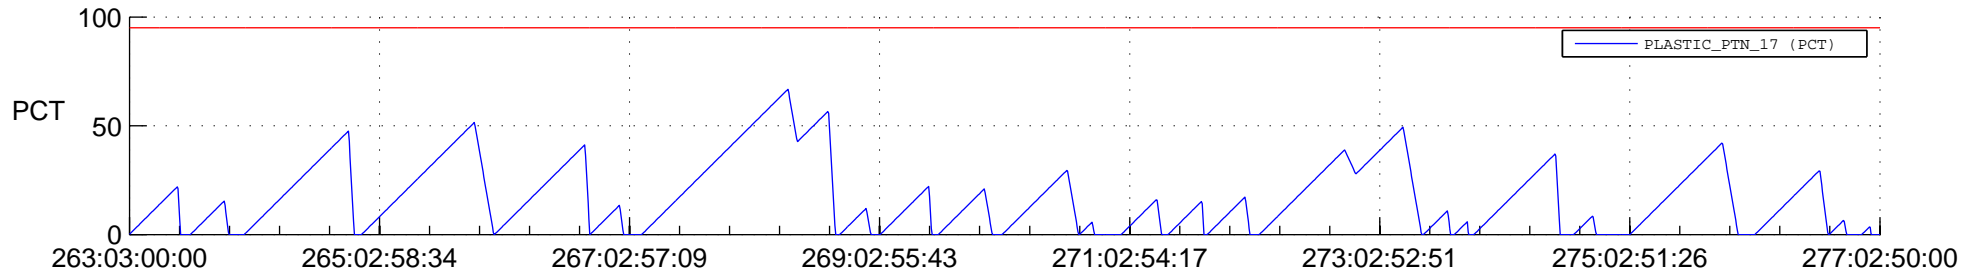

STEREO AHEAD SSR PCT Full Prediction

SWAVES_Percent_Full_Prediction

IMPACT_Percent_Full_Prediction

PLASTIC_Percent_Full_Prediction

Spacecraft_DownLink_Rate

Ground Time (2020:263:03:00:00.000 -2020:277:02:50:00.000)