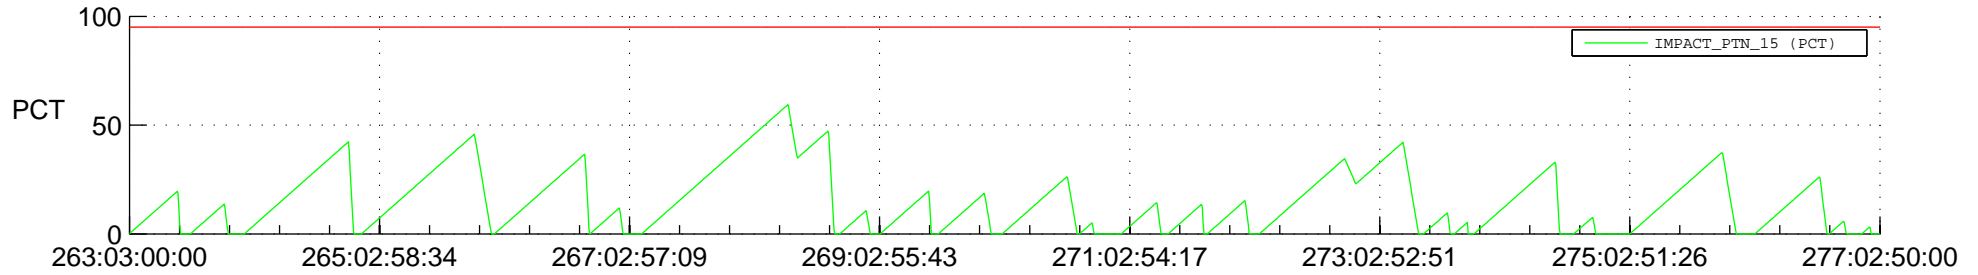

STEREO AHEAD SSR PCT Full Prediction

SWAVES_Percent_Full_Prediction

IMPACT_Percent_Full_Prediction

PLASTIC_Percent_Full_Prediction

Spacecraft_DownLink_Rate

Ground Time (2020:263:03:00:00.000 -2020:277:02:50:00.000)