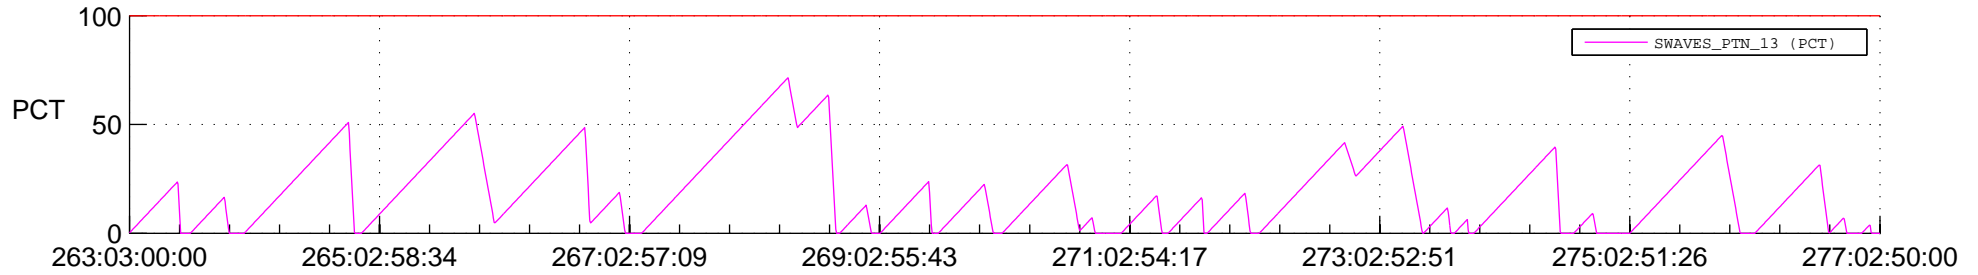

STEREO AHEAD SSR PCT Full Prediction

SWAVES_Percent_Full_Prediction

IMPACT_Percent_Full_Prediction

PLASTIC_Percent_Full_Prediction

Spacecraft_DownLink_Rate

Ground Time (2020:263:03:00:00.000 -2020:277:02:50:00.000)