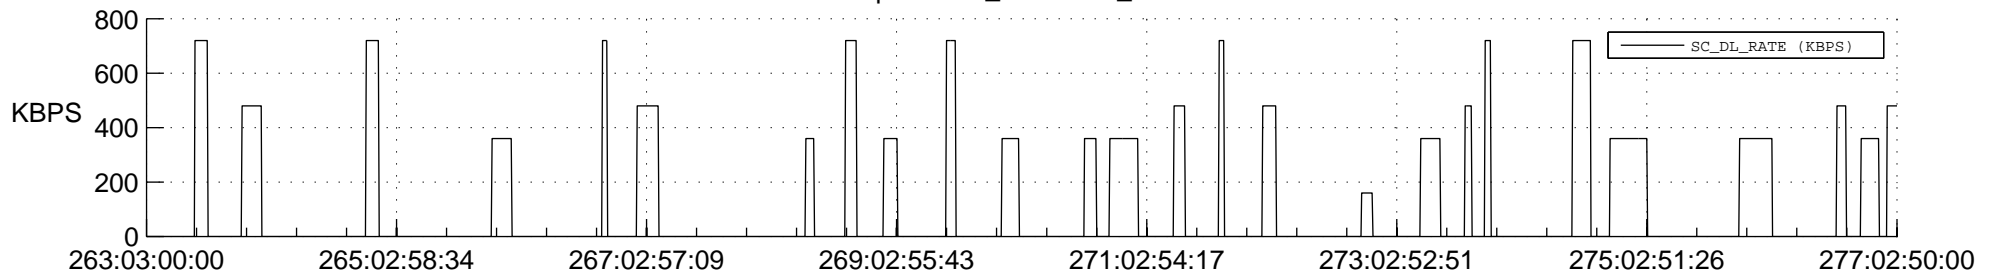

STEREO AHEAD SSR PCT Full Prediction

SWAVES_Percent_Full_Prediction

IMPACT_Percent_Full_Prediction

PLASTIC_Percent_Full_Prediction

Spacecraft_DownLink_Rate

Ground Time (2020:263:03:00:00.000 -2020:277:02:50:00.000)