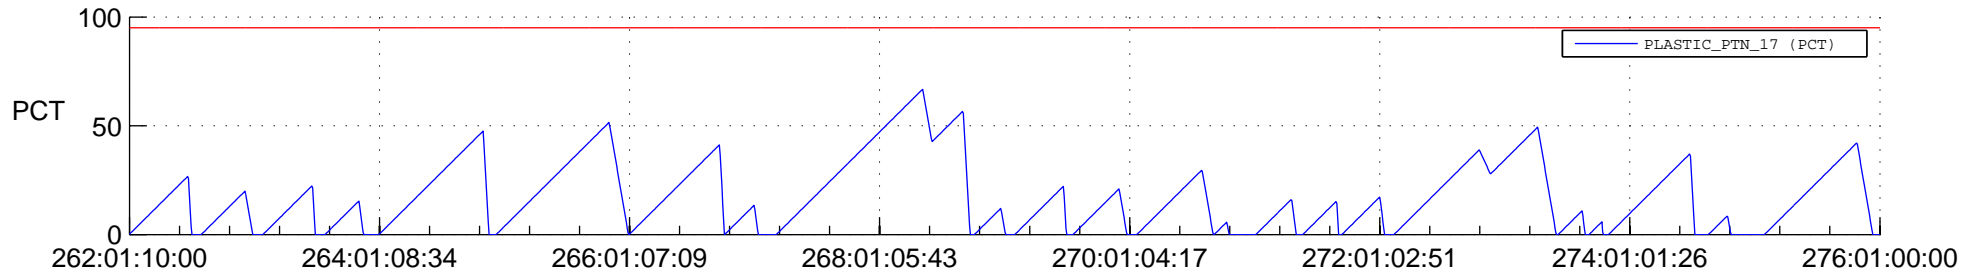

STEREO AHEAD SSR PCT Full Prediction

SWAVES_Percent_Full_Prediction

IMPACT_Percent_Full_Prediction

PLASTIC_Percent_Full_Prediction

Spacecraft_DownLink_Rate

Ground Time (2020:262:01:10:00.000 -2020:276:01:00:00.000)