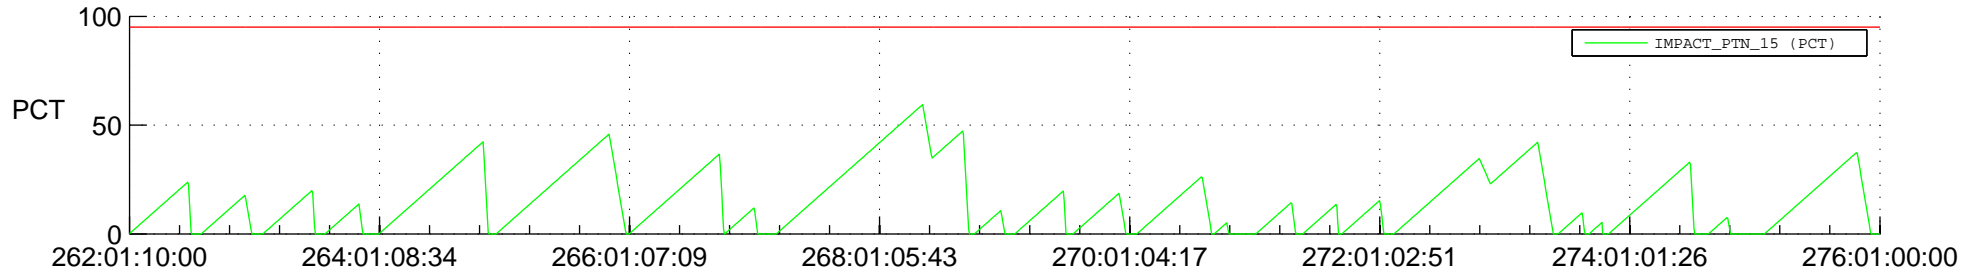

STEREO AHEAD SSR PCT Full Prediction

SWAVES_Percent_Full_Prediction

IMPACT_Percent_Full_Prediction

PLASTIC_Percent_Full_Prediction

Spacecraft_DownLink_Rate

Ground Time (2020:262:01:10:00.000 -2020:276:01:00:00.000)