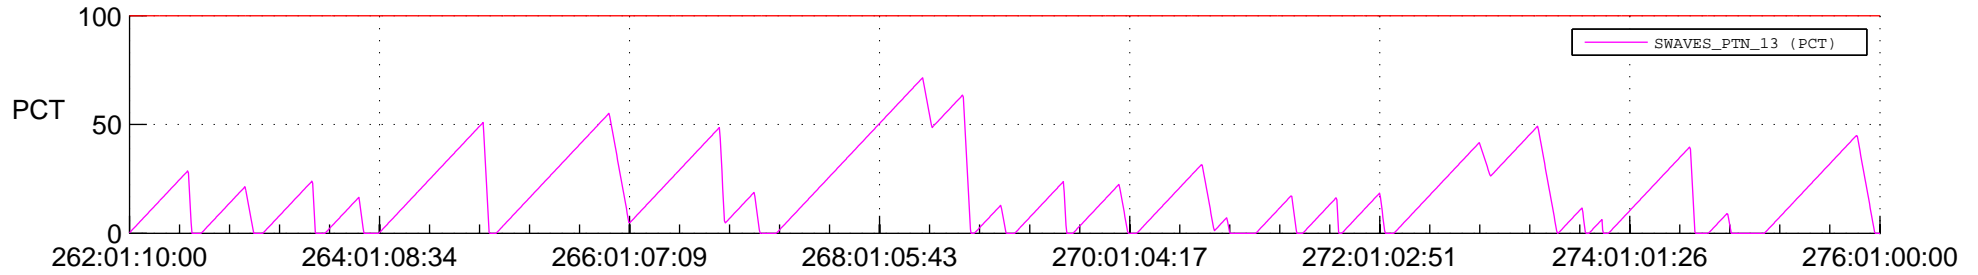

STEREO AHEAD SSR PCT Full Prediction

SWAVES_Percent_Full_Prediction

IMPACT_Percent_Full_Prediction

PLASTIC_Percent_Full_Prediction

Spacecraft_DownLink_Rate

Ground Time (2020:262:01:10:00.000 -2020:276:01:00:00.000)