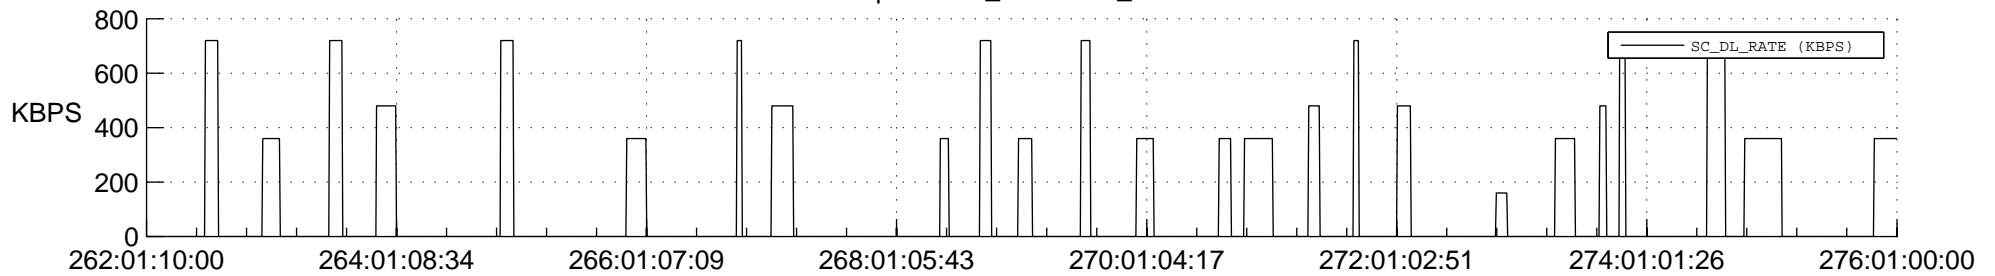

STEREO AHEAD SSR PCT Full Prediction

SWAVES_Percent_Full_Prediction

IMPACT_Percent_Full_Prediction

PLASTIC_Percent_Full_Prediction

Spacecraft_DownLink_Rate

Ground Time (2020:262:01:10:00.000 -2020:276:01:00:00.000)