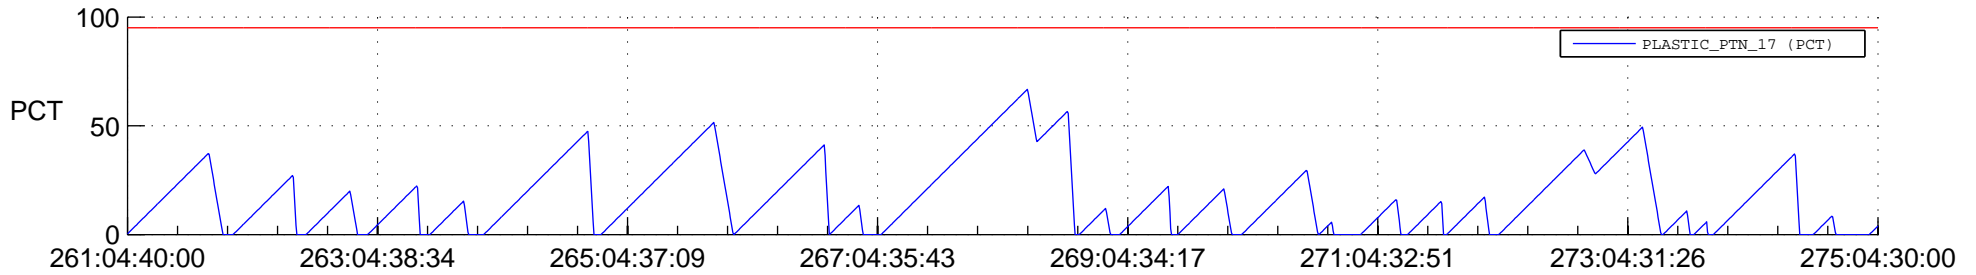

# STEREO AHEAD SSR PCT Full Prediction

## SWAVES\_Percent\_Full\_Prediction

## Spacecraft\_DownLink\_Rate

Ground Time (2020:261:04:40:00.000 -2020:275:04:30:00.000)