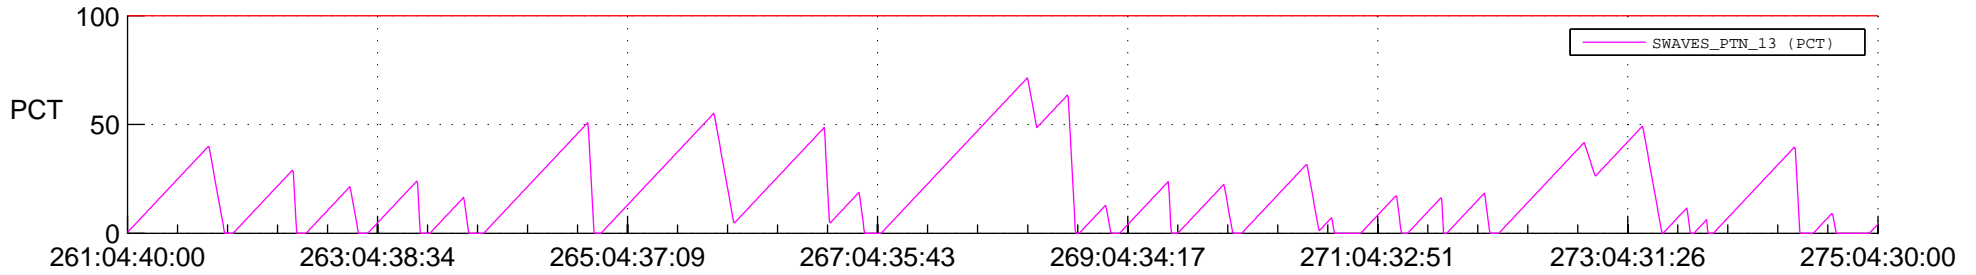

## SWAVES\_Percent\_Full\_Prediction

## Spacecraft\_DownLink\_Rate

Ground Time (2020:261:04:40:00.000 -2020:275:04:30:00.000)