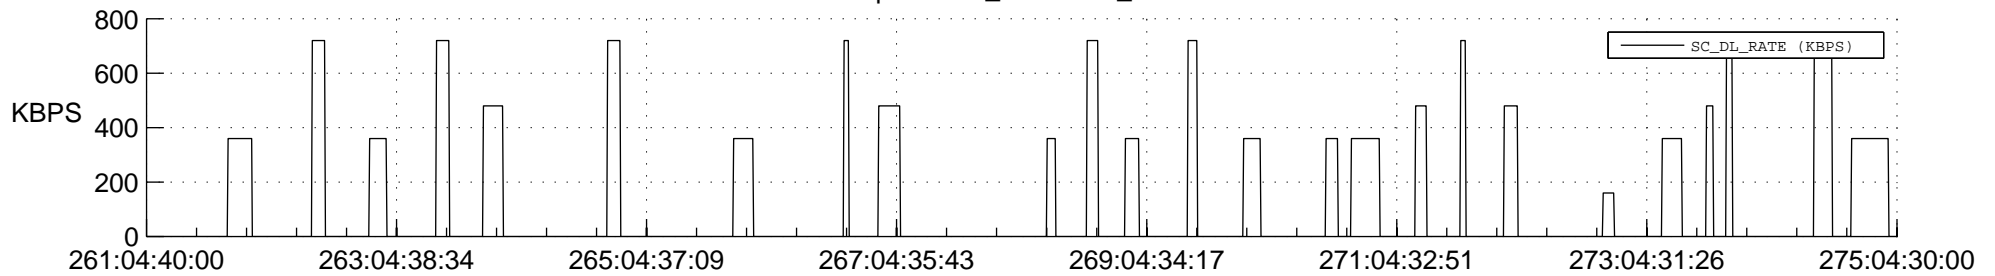

## Spacecraft\_DownLink\_Rate

Ground Time (2020:261:04:40:00.000 -2020:275:04:30:00.000)