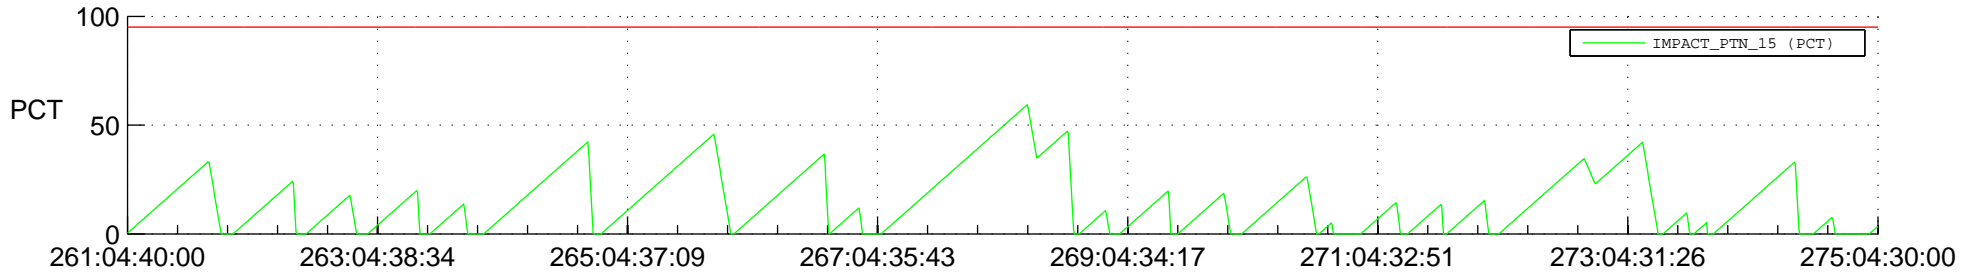

IMPACT_Percent_Full_Prediction