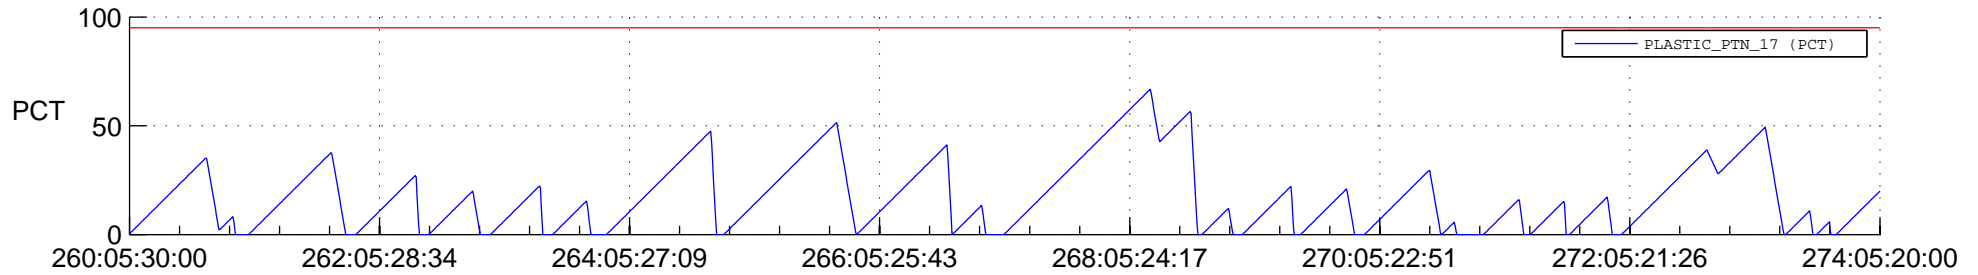

STEREO AHEAD SSR PCT Full Prediction

SWAVES_Percent_Full_Prediction

IMPACT_Percent_Full_Prediction

PLASTIC_Percent_Full_Prediction

Spacecraft_DownLink_Rate