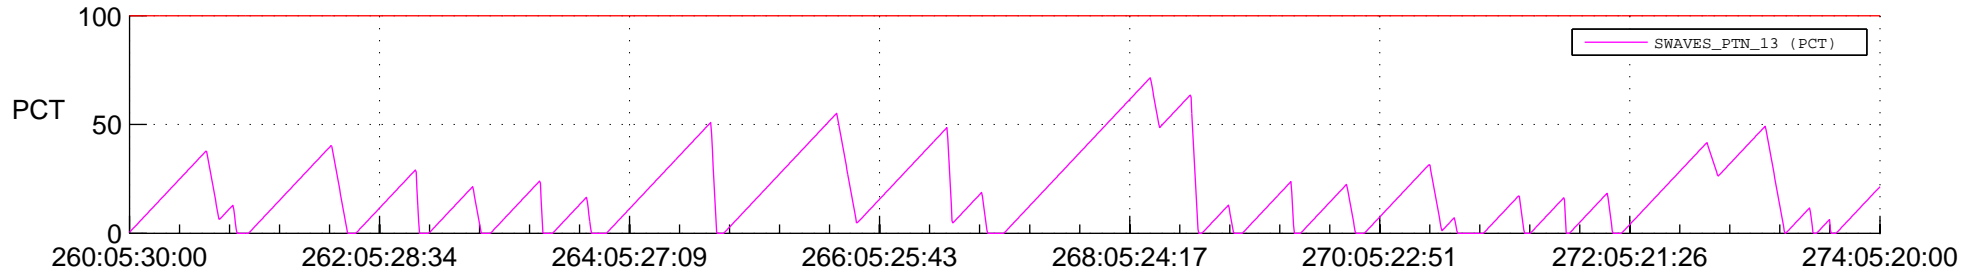

STEREO AHEAD SSR PCT Full Prediction

SWAVES_Percent_Full_Prediction

IMPACT_Percent_Full_Prediction

PLASTIC_Percent_Full_Prediction

Spacecraft_DownLink_Rate