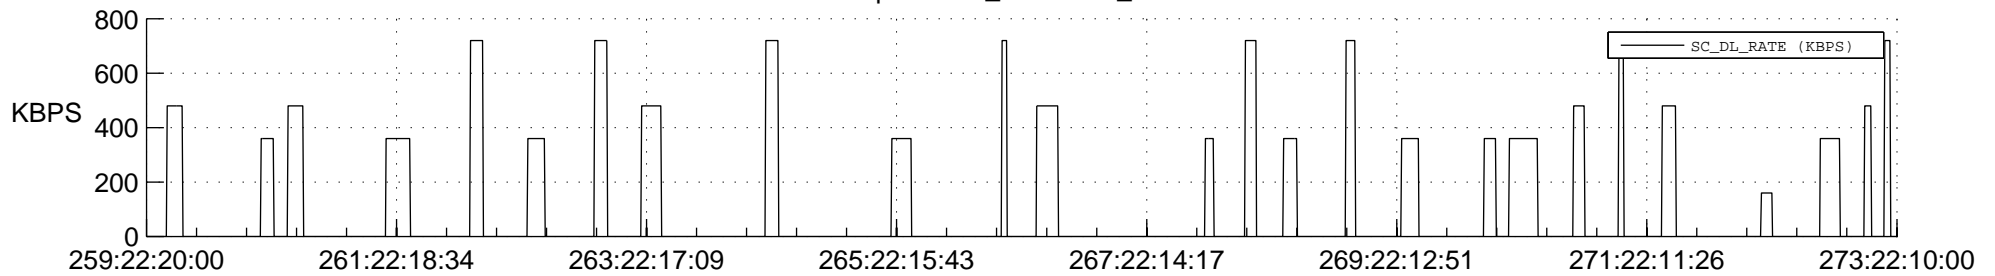

STEREO AHEAD SSR PCT Full Prediction

SWAVES_Percent_Full_Prediction

IMPACT_Percent_Full_Prediction

PLASTIC_Percent_Full_Prediction

Spacecraft_DownLink_Rate

Ground Time (2020:259:22:20:00.000 -2020:273:22:10:00.000)