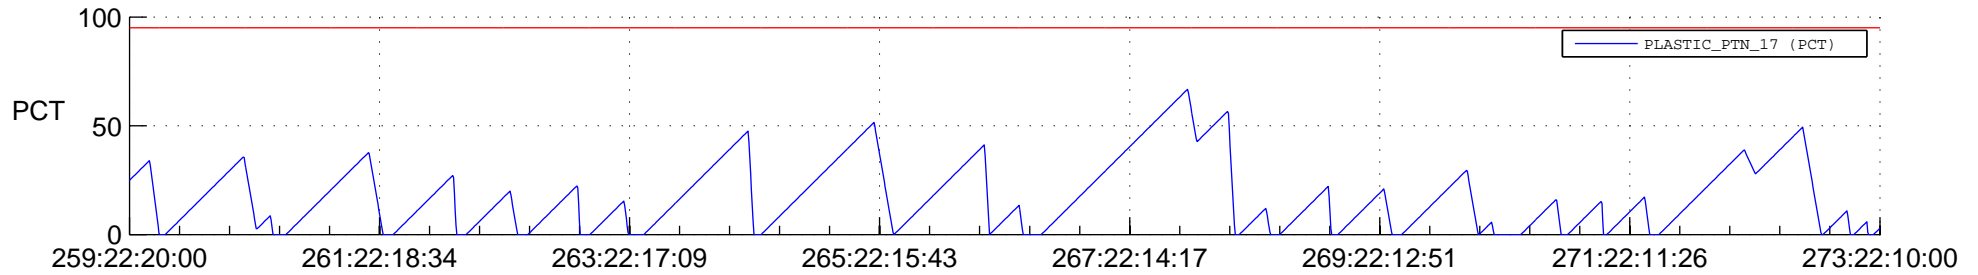

STEREO AHEAD SSR PCT Full Prediction

SWAVES_Percent_Full_Prediction

IMPACT_Percent_Full_Prediction

PLASTIC_Percent_Full_Prediction

Spacecraft_DownLink_Rate

Ground Time (2020:259:22:20:00.000 -2020:273:22:10:00.000)