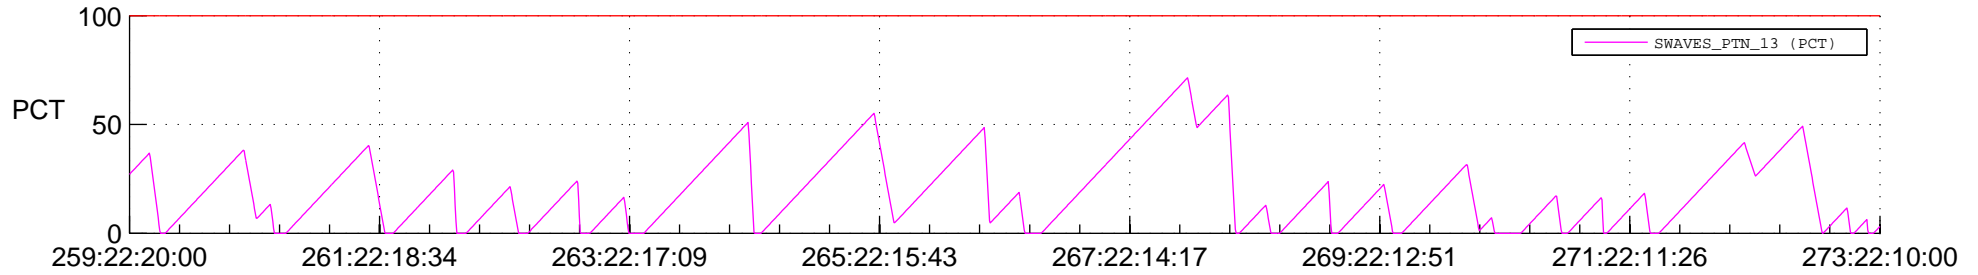

STEREO AHEAD SSR PCT Full Prediction

SWAVES_Percent_Full_Prediction

IMPACT_Percent_Full_Prediction

PLASTIC_Percent_Full_Prediction

Spacecraft_DownLink_Rate

Ground Time (2020:259:22:20:00.000 -2020:273:22:10:00.000)