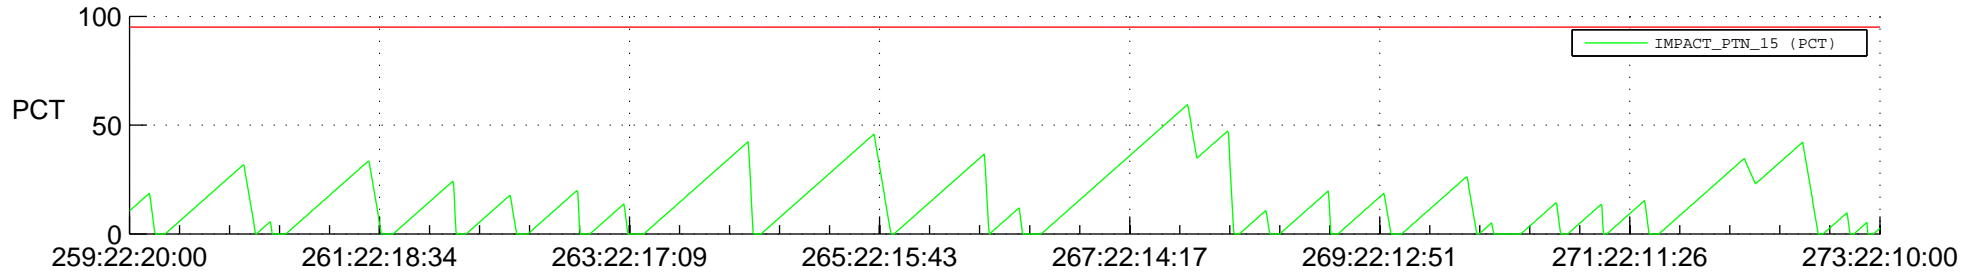

STEREO AHEAD SSR PCT Full Prediction

SWAVES_Percent_Full_Prediction

IMPACT_Percent_Full_Prediction

PLASTIC_Percent_Full_Prediction

Spacecraft_DownLink_Rate

Ground Time (2020:259:22:20:00.000 -2020:273:22:10:00.000)