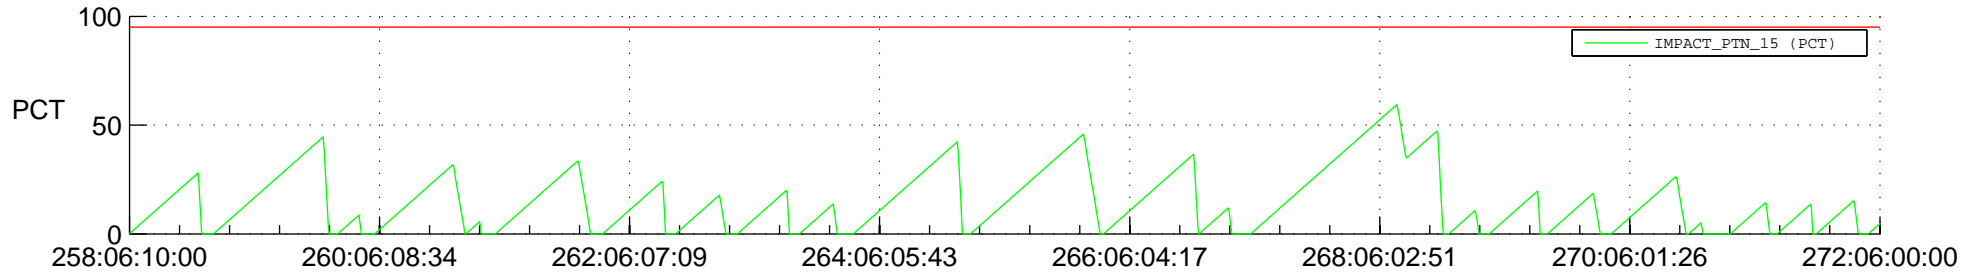

STEREO AHEAD SSR PCT Full Prediction

SWAVES_Percent_Full_Prediction

IMPACT_Percent_Full_Prediction

PLASTIC_Percent_Full_Prediction

Spacecraft_DownLink_Rate

Ground Time (2020:258:06:10:00.000 -2020:272:06:00:00.000)