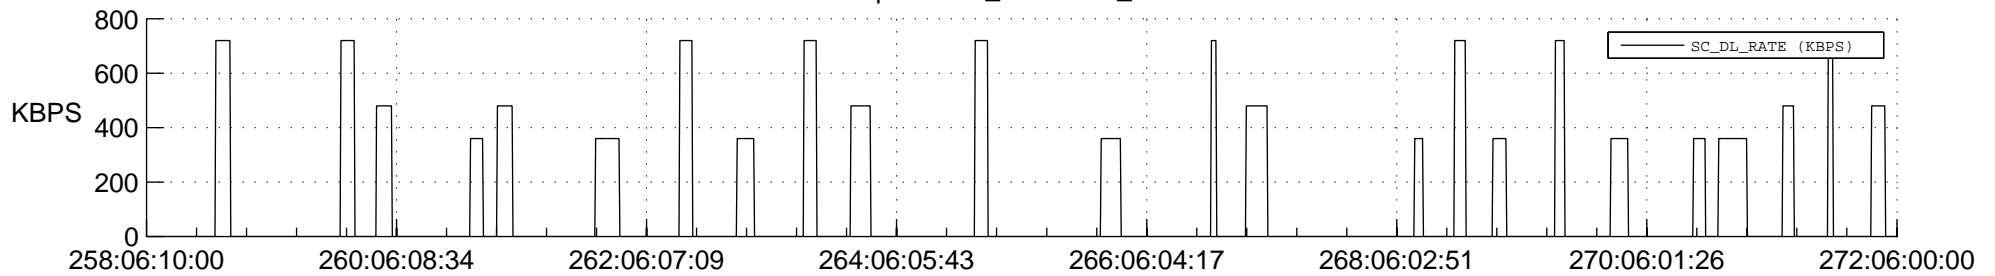

STEREO AHEAD SSR PCT Full Prediction

SWAVES_Percent_Full_Prediction

IMPACT_Percent_Full_Prediction

PLASTIC_Percent_Full_Prediction

Spacecraft_DownLink_Rate

Ground Time (2020:258:06:10:00.000 -2020:272:06:00:00.000)