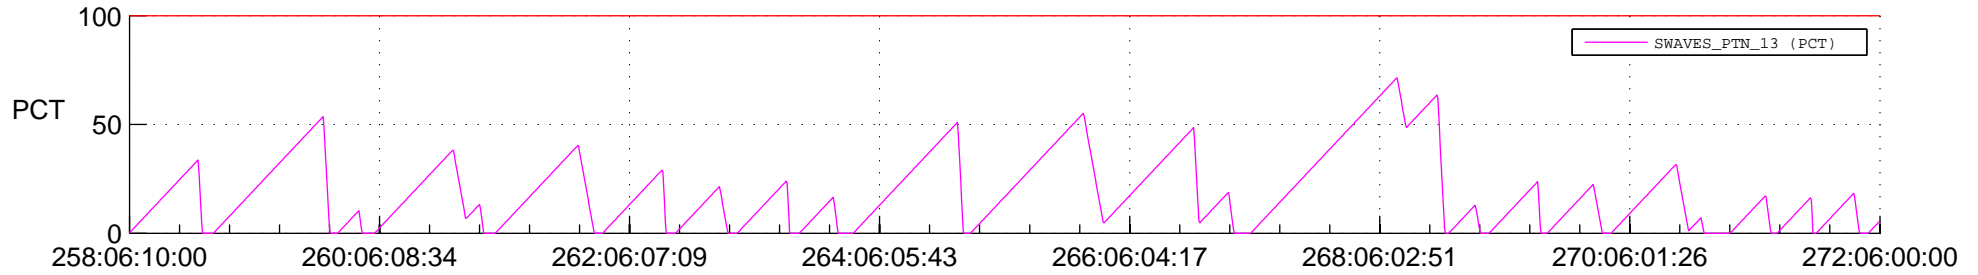

STEREO AHEAD SSR PCT Full Prediction

SWAVES_Percent_Full_Prediction

IMPACT_Percent_Full_Prediction

PLASTIC_Percent_Full_Prediction

Spacecraft_DownLink_Rate

Ground Time (2020:258:06:10:00.000 -2020:272:06:00:00.000)