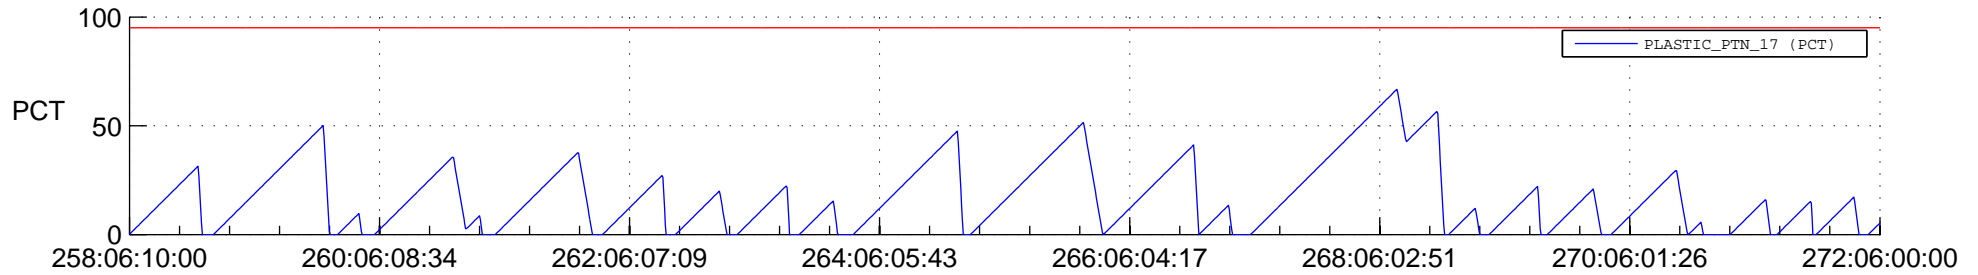

STEREO AHEAD SSR PCT Full Prediction

SWAVES_Percent_Full_Prediction

IMPACT_Percent_Full_Prediction

PLASTIC_Percent_Full_Prediction

Spacecraft_DownLink_Rate

Ground Time (2020:258:06:10:00.000 -2020:272:06:00:00.000)