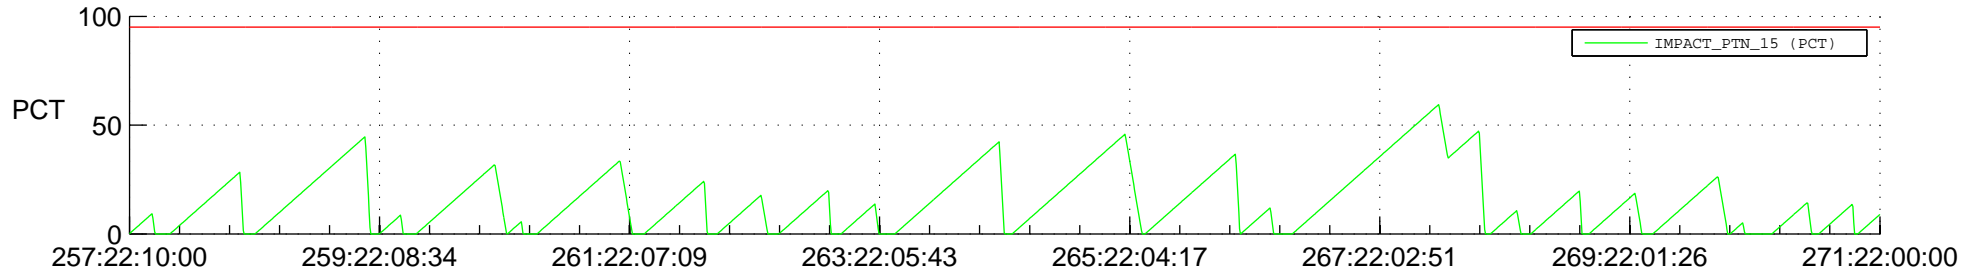

IMPACT_Percent_Full_Prediction