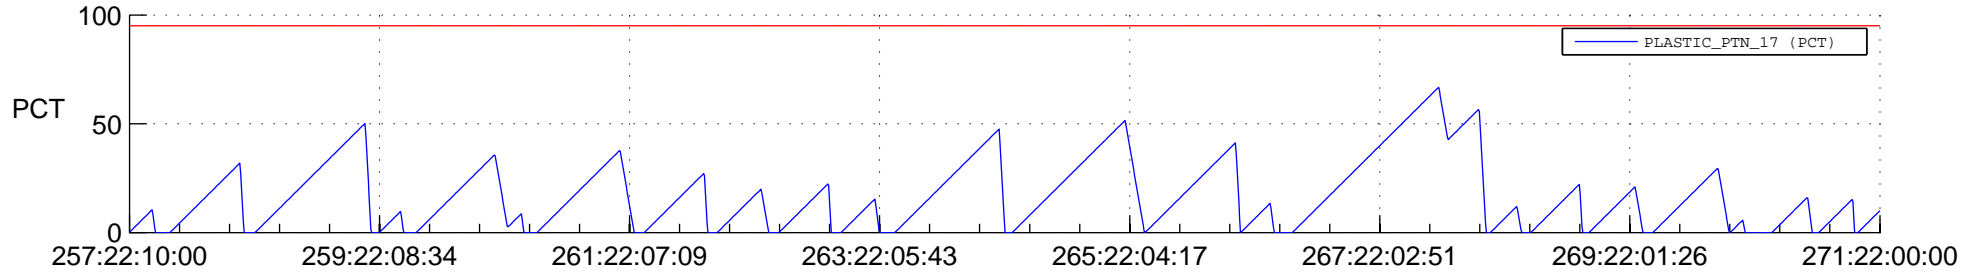

# STEREO AHEAD SSR PCT Full Prediction

## SWAVES\_Percent\_Full\_Prediction

## Spacecraft\_DownLink\_Rate

Ground Time (2020:257:22:10:00.000 -2020:271:22:00:00.000)