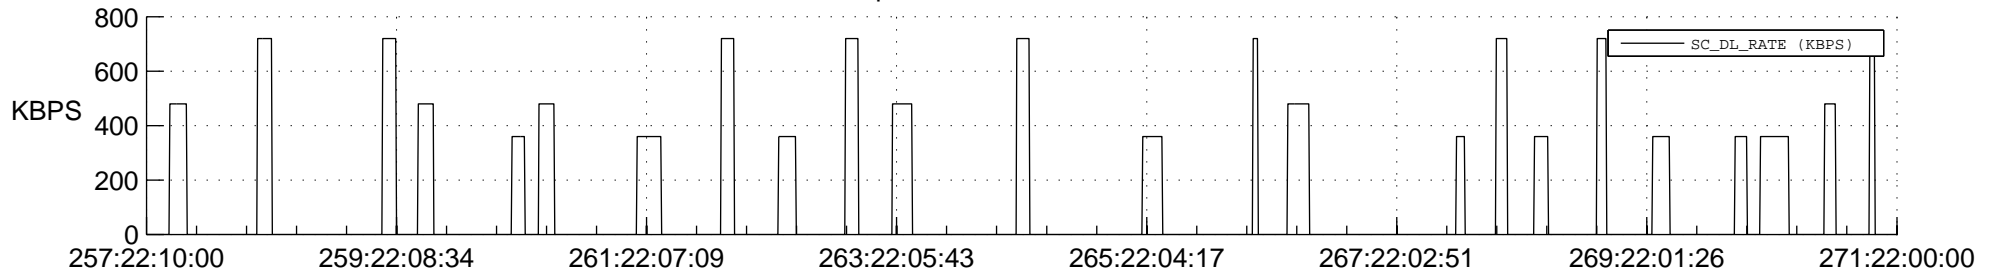

## Spacecraft\_DownLink\_Rate

Ground Time (2020:257:22:10:00.000 -2020:271:22:00:00.000)