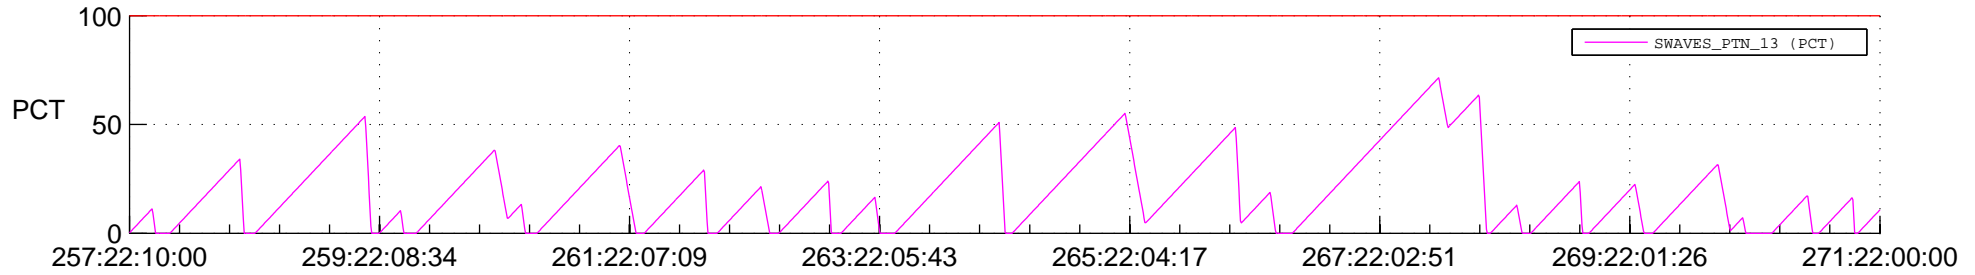

## SWAVES\_Percent\_Full\_Prediction

## Spacecraft\_DownLink\_Rate

Ground Time (2020:257:22:10:00.000 -2020:271:22:00:00.000)