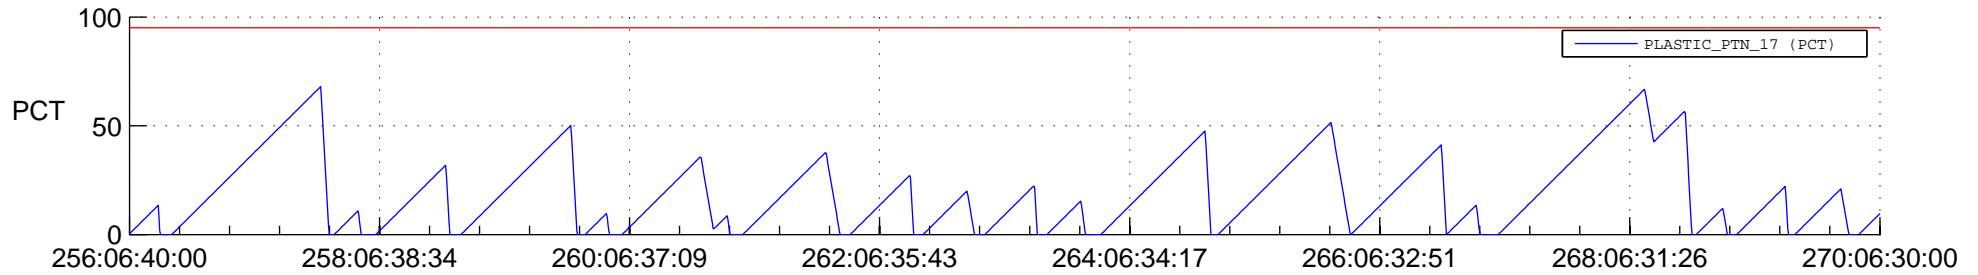

STEREO AHEAD SSR PCT Full Prediction

SWAVES_Percent_Full_Prediction

IMPACT_Percent_Full_Prediction

PLASTIC_Percent_Full_Prediction

Spacecraft_DownLink_Rate

Ground Time (2020:256:06:40:00.000 -2020:270:06:30:00.000)