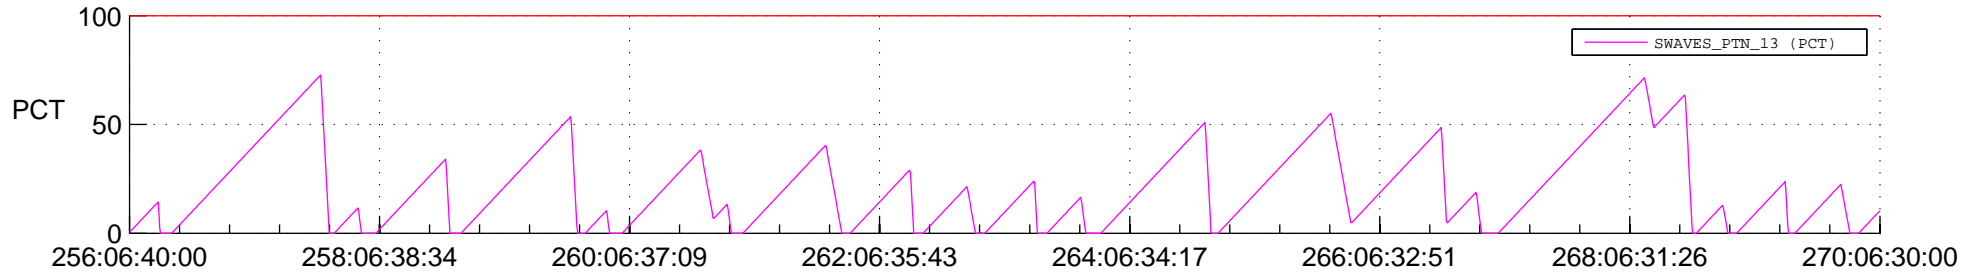

STEREO AHEAD SSR PCT Full Prediction

SWAVES_Percent_Full_Prediction

IMPACT_Percent_Full_Prediction

PLASTIC_Percent_Full_Prediction

Spacecraft_DownLink_Rate

Ground Time (2020:256:06:40:00.000 -2020:270:06:30:00.000)