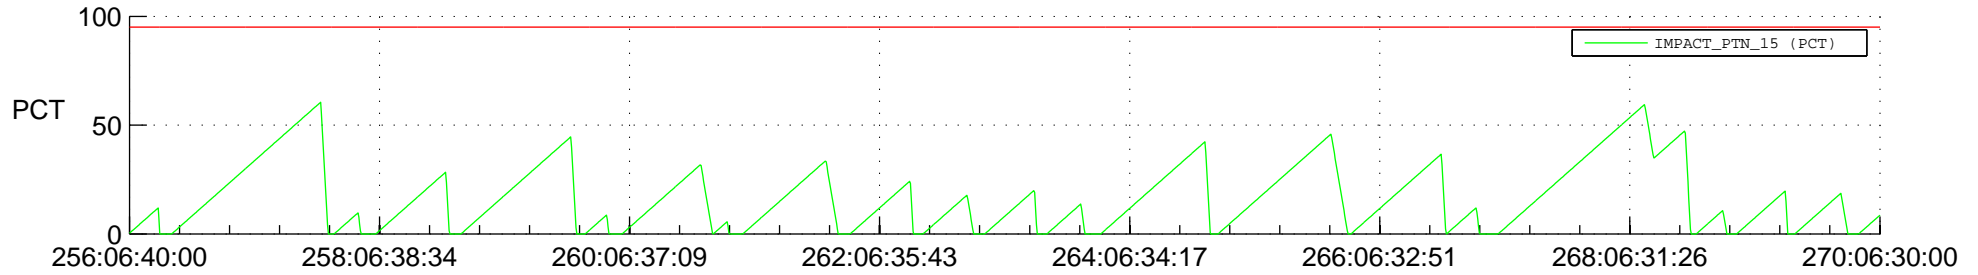

STEREO AHEAD SSR PCT Full Prediction

SWAVES_Percent_Full_Prediction

IMPACT_Percent_Full_Prediction

PLASTIC_Percent_Full_Prediction

Spacecraft_DownLink_Rate

Ground Time (2020:256:06:40:00.000 -2020:270:06:30:00.000)