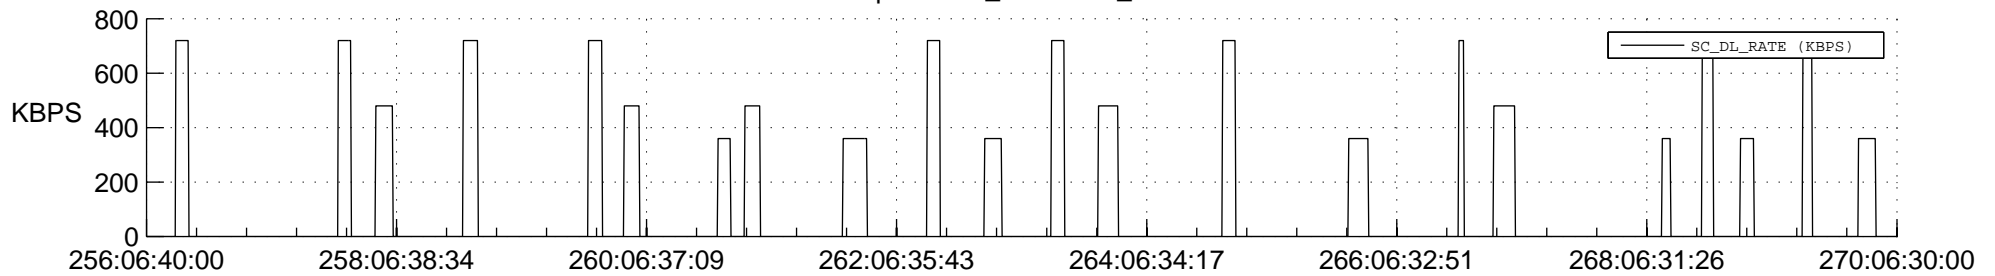

STEREO AHEAD SSR PCT Full Prediction

SWAVES_Percent_Full_Prediction

IMPACT_Percent_Full_Prediction

PLASTIC_Percent_Full_Prediction

Spacecraft_DownLink_Rate

Ground Time (2020:256:06:40:00.000 -2020:270:06:30:00.000)