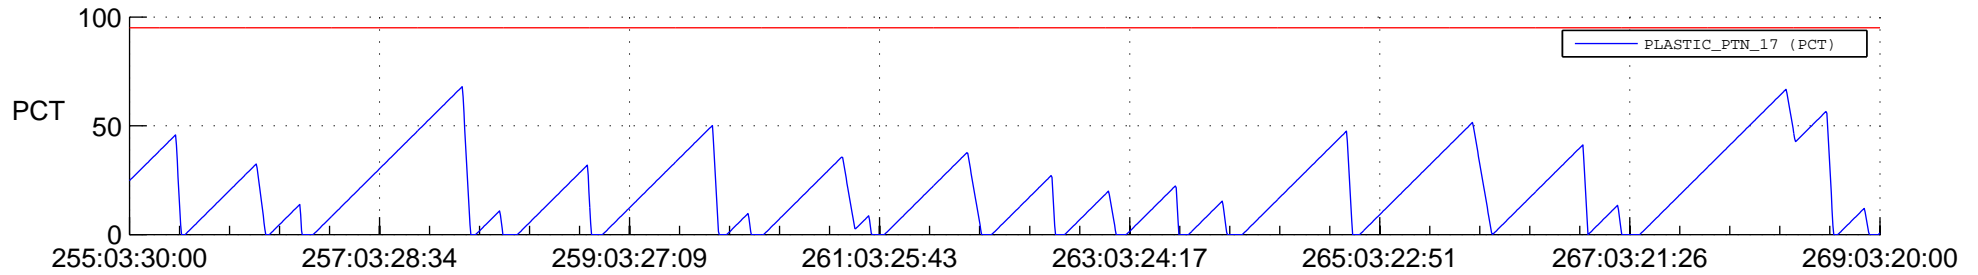

# STEREO AHEAD SSR PCT Full Prediction

## SWAVES\_Percent\_Full\_Prediction

## Spacecraft\_DownLink\_Rate

Ground Time (2020:255:03:30:00.000 -2020:269:03:20:00.000)