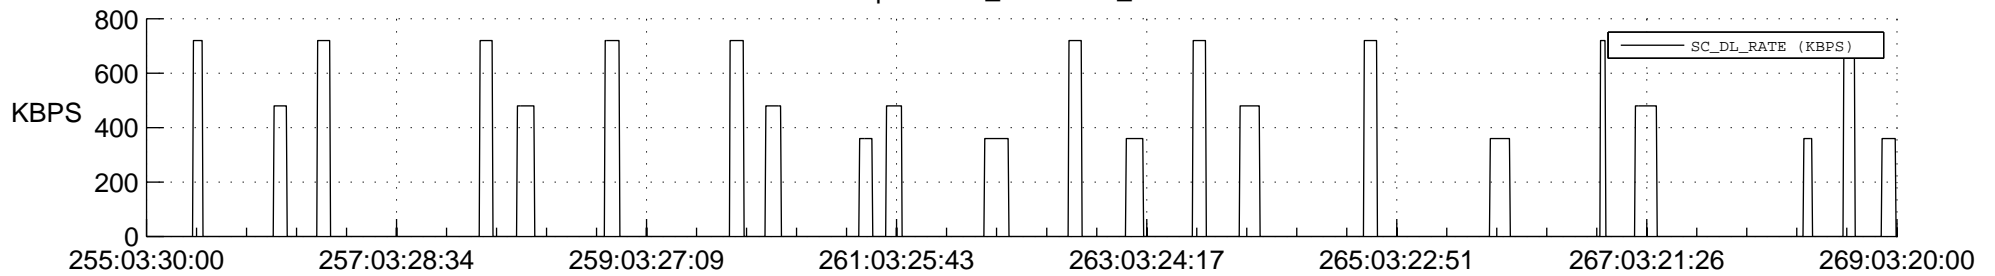

## Spacecraft\_DownLink\_Rate

Ground Time (2020:255:03:30:00.000 -2020:269:03:20:00.000)