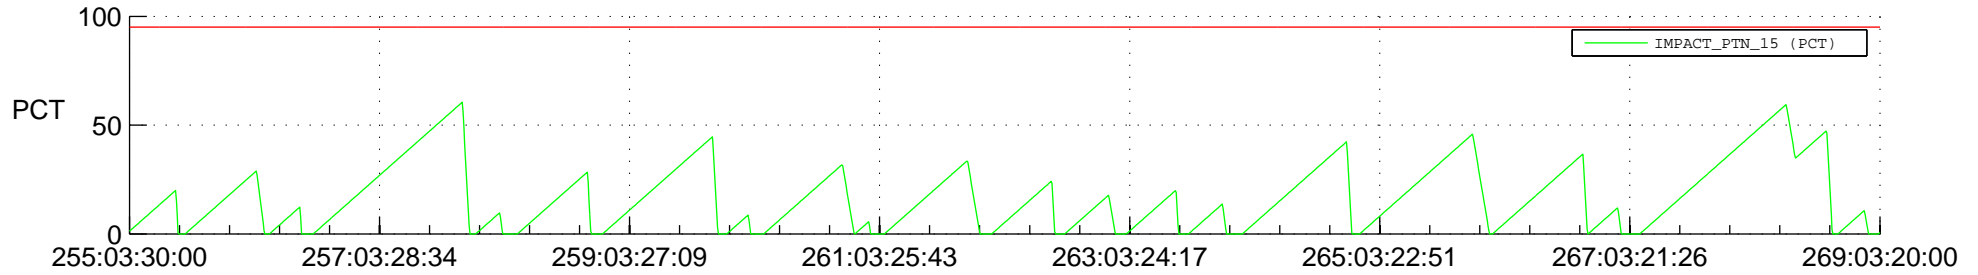

IMPACT_Percent_Full_Prediction