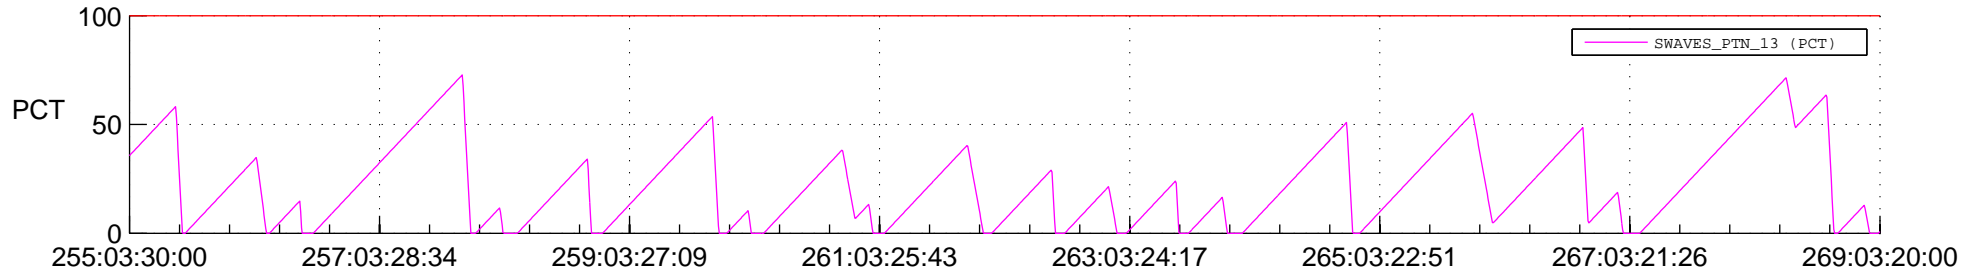

## SWAVES\_Percent\_Full\_Prediction

## Spacecraft\_DownLink\_Rate

Ground Time (2020:255:03:30:00.000 -2020:269:03:20:00.000)