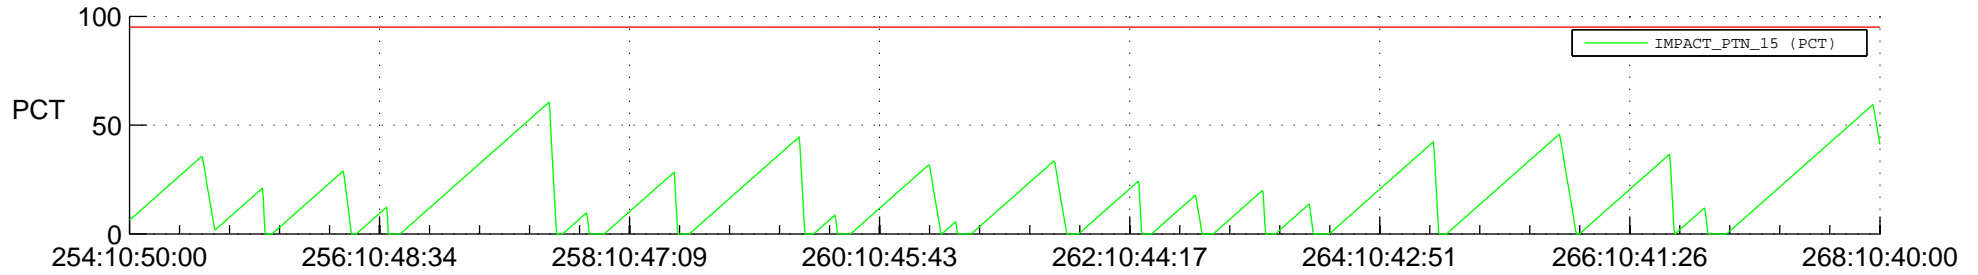

IMPACT_Percent_Full_Prediction