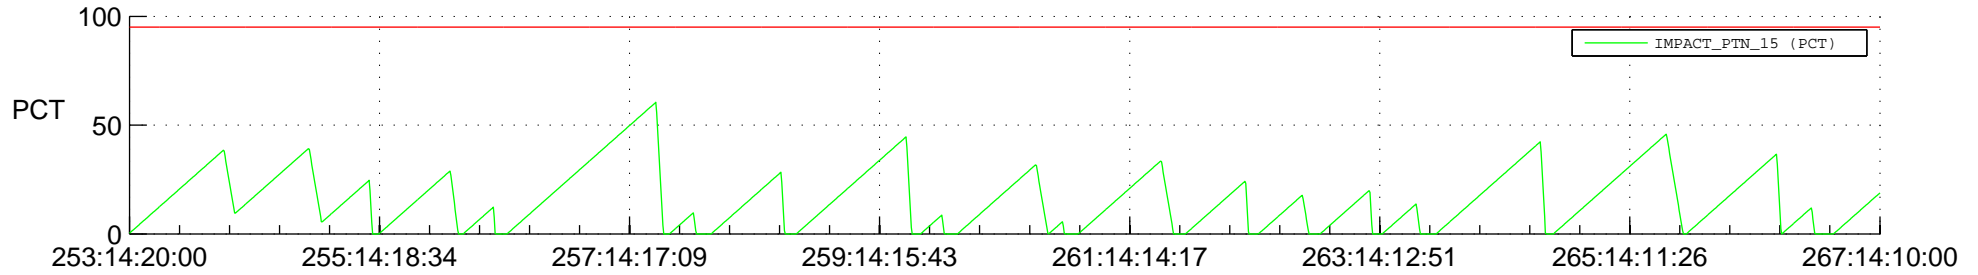

IMPACT_Percent_Full_Prediction