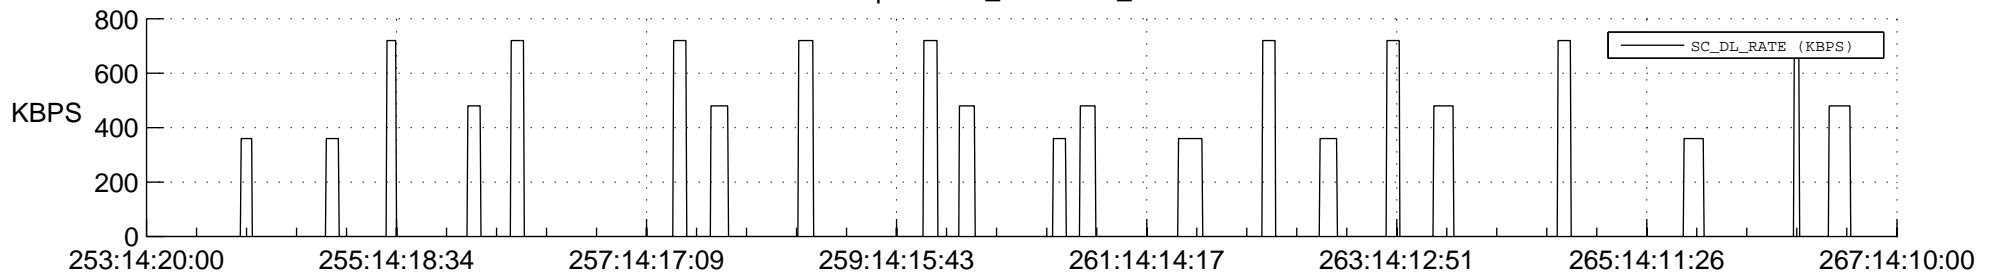

## Spacecraft\_DownLink\_Rate

Ground Time (2020:253:14:20:00.000 -2020:267:14:10:00.000)