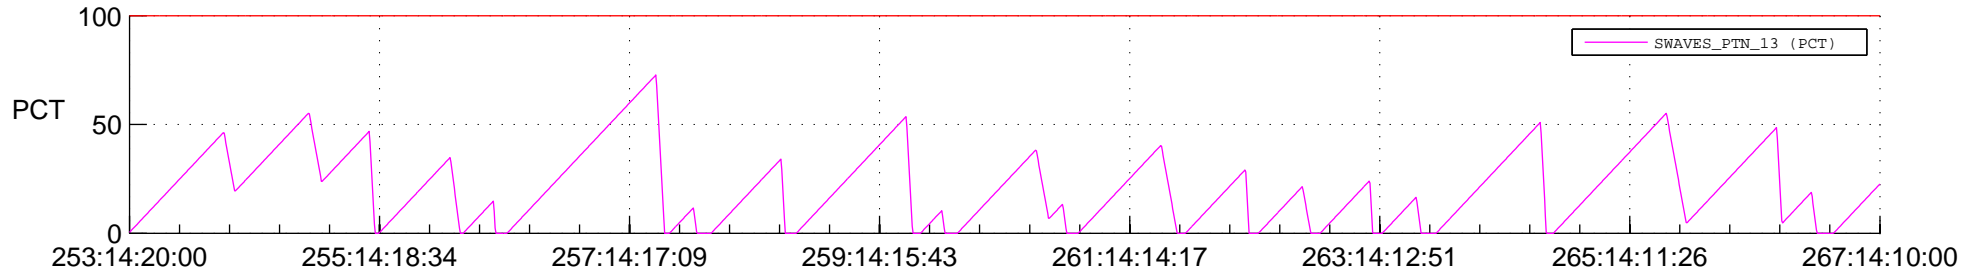

# STEREO AHEAD SSR PCT Full Prediction

## SWAVES\_Percent\_Full\_Prediction

## Spacecraft\_DownLink\_Rate

Ground Time (2020:253:14:20:00.000 -2020:267:14:10:00.000)