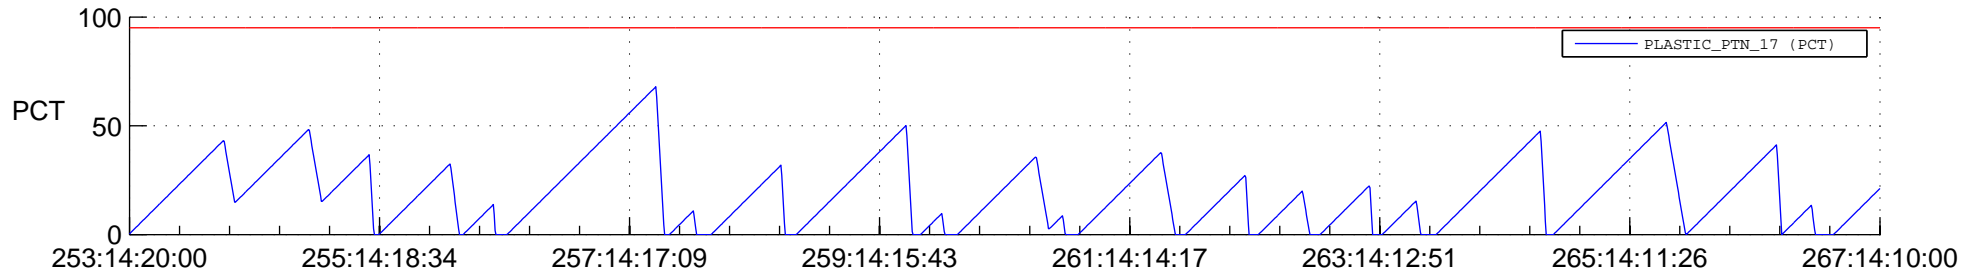

# STEREO AHEAD SSR PCT Full Prediction

## SWAVES\_Percent\_Full\_Prediction

## Spacecraft\_DownLink\_Rate

Ground Time (2020:253:14:20:00.000 -2020:267:14:10:00.000)