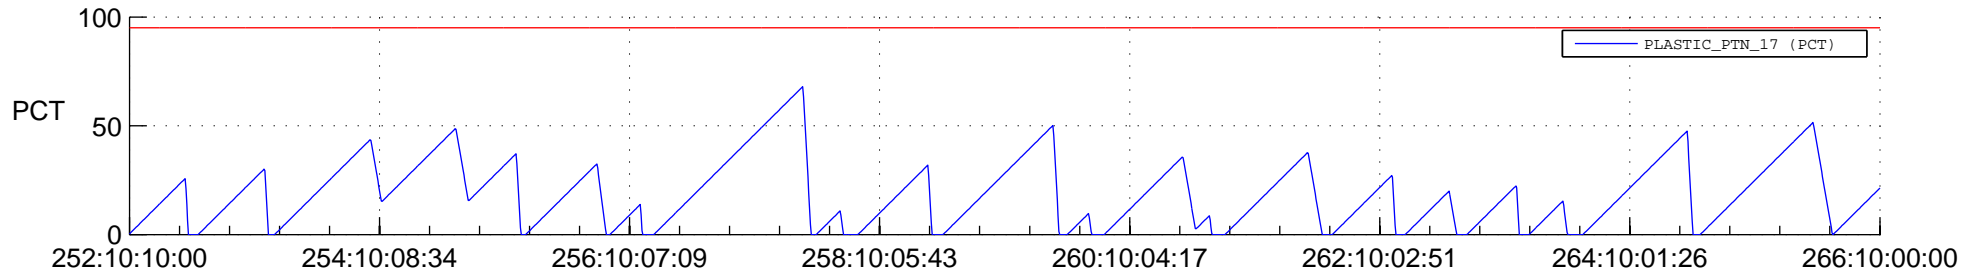

STEREO AHEAD SSR PCT Full Prediction

SWAVES_Percent_Full_Prediction

IMPACT_Percent_Full_Prediction

PLASTIC_Percent_Full_Prediction

Spacecraft_DownLink_Rate

Ground Time (2020:252:10:10:00.000 -2020:266:10:00:00.000)