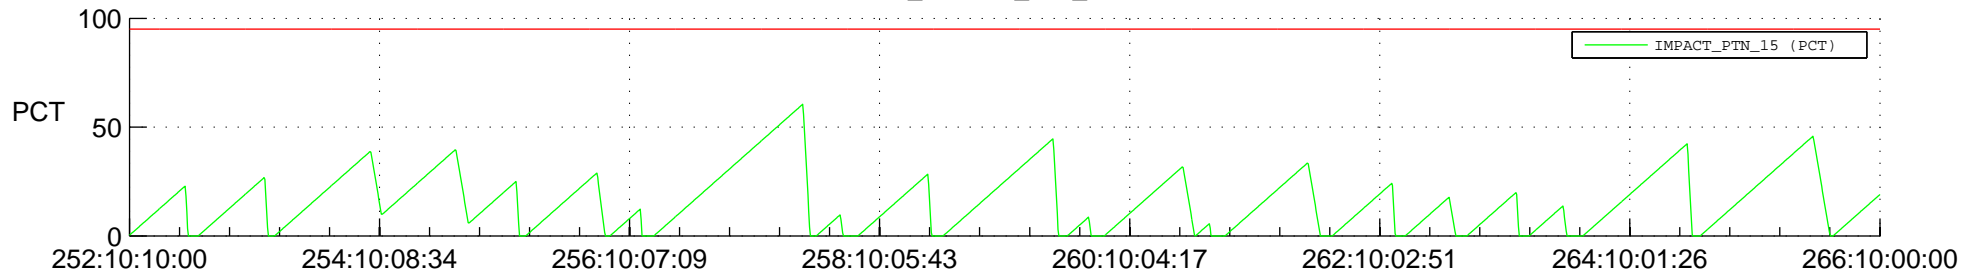

STEREO AHEAD SSR PCT Full Prediction

SWAVES_Percent_Full_Prediction

IMPACT_Percent_Full_Prediction

PLASTIC_Percent_Full_Prediction

Spacecraft_DownLink_Rate

Ground Time (2020:252:10:10:00.000 -2020:266:10:00:00.000)