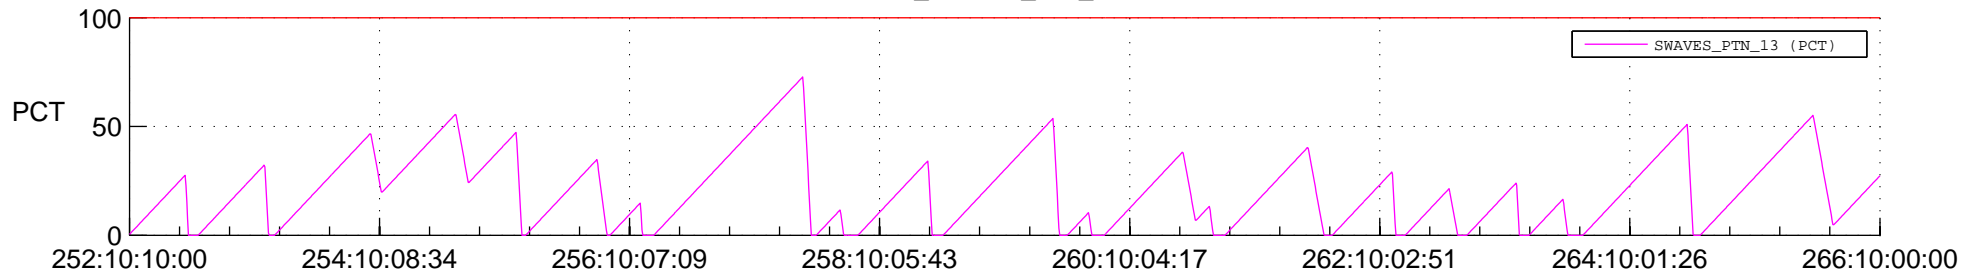

STEREO AHEAD SSR PCT Full Prediction

SWAVES_Percent_Full_Prediction

IMPACT_Percent_Full_Prediction

PLASTIC_Percent_Full_Prediction

Spacecraft_DownLink_Rate

Ground Time (2020:252:10:10:00.000 -2020:266:10:00:00.000)