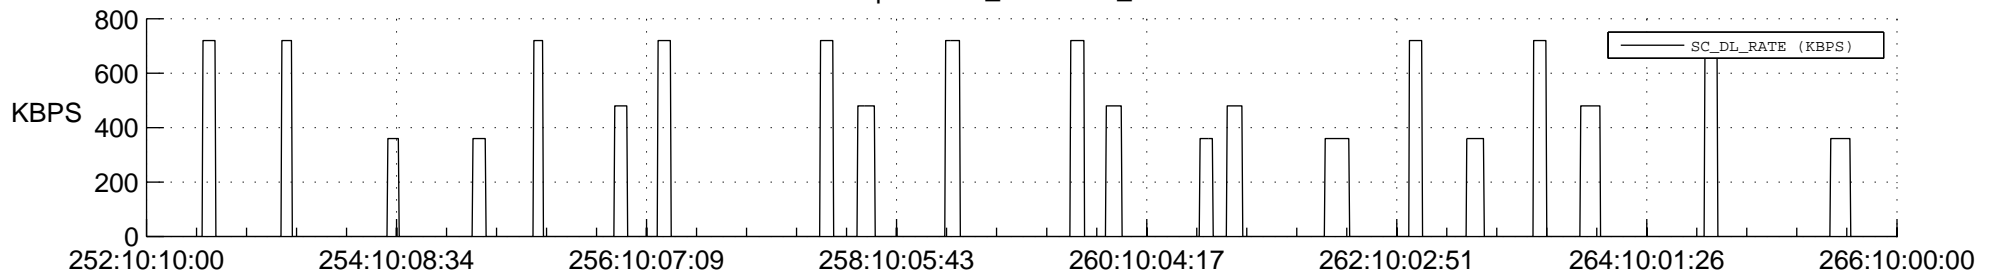

STEREO AHEAD SSR PCT Full Prediction

SWAVES_Percent_Full_Prediction

IMPACT_Percent_Full_Prediction

PLASTIC_Percent_Full_Prediction

Spacecraft_DownLink_Rate

Ground Time (2020:252:10:10:00.000 -2020:266:10:00:00.000)