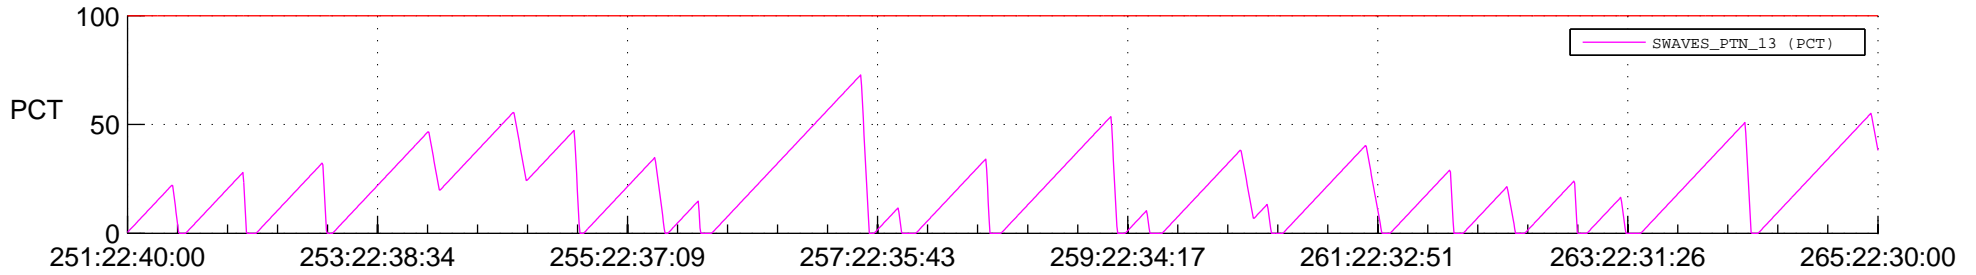

STEREO AHEAD SSR PCT Full Prediction

SWAVES_Percent_Full_Prediction

IMPACT_Percent_Full_Prediction

PLASTIC_Percent_Full_Prediction

Spacecraft_DownLink_Rate

Ground Time (2020:251:22:40:00.000 -2020:265:22:30:00.000)