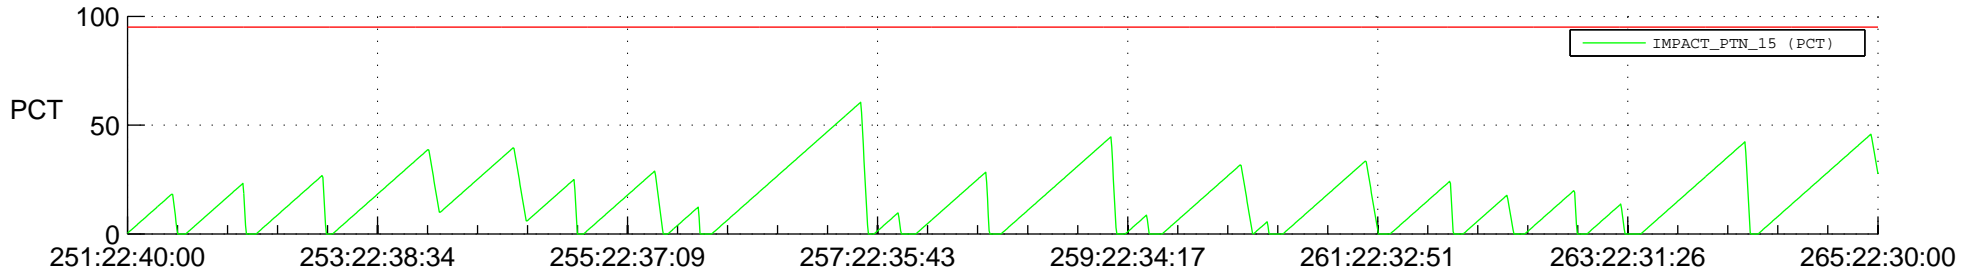

STEREO AHEAD SSR PCT Full Prediction

SWAVES_Percent_Full_Prediction

IMPACT_Percent_Full_Prediction

PLASTIC_Percent_Full_Prediction

Spacecraft_DownLink_Rate

Ground Time (2020:251:22:40:00.000 -2020:265:22:30:00.000)