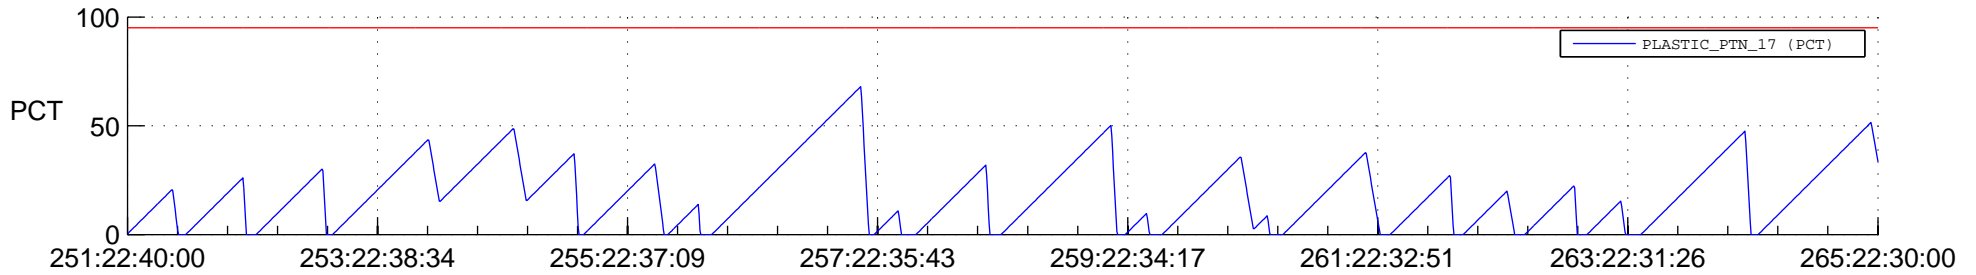

STEREO AHEAD SSR PCT Full Prediction

SWAVES_Percent_Full_Prediction

IMPACT_Percent_Full_Prediction

PLASTIC_Percent_Full_Prediction

Spacecraft_DownLink_Rate

Ground Time (2020:251:22:40:00.000 -2020:265:22:30:00.000)