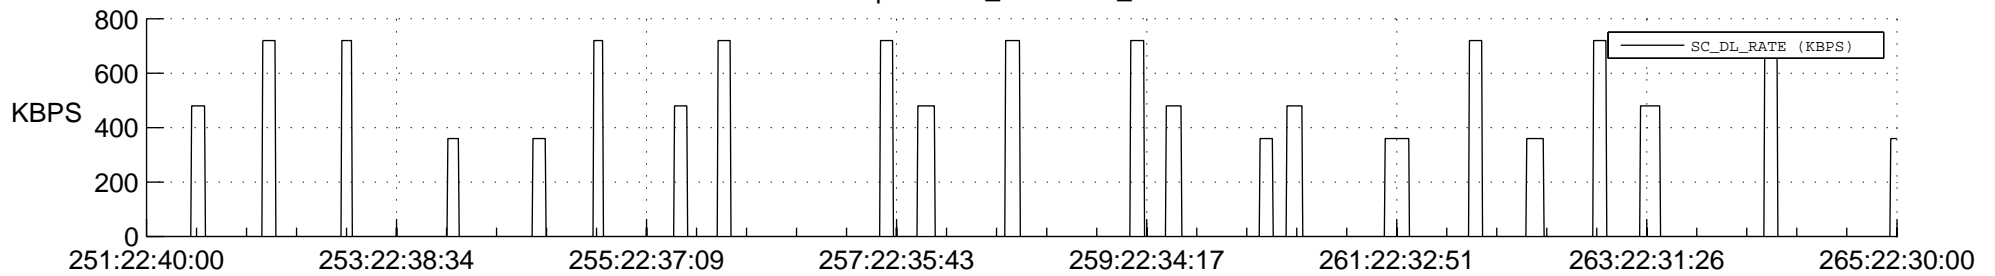

STEREO AHEAD SSR PCT Full Prediction

SWAVES_Percent_Full_Prediction

IMPACT_Percent_Full_Prediction

PLASTIC_Percent_Full_Prediction

Spacecraft_DownLink_Rate

Ground Time (2020:251:22:40:00.000 -2020:265:22:30:00.000)