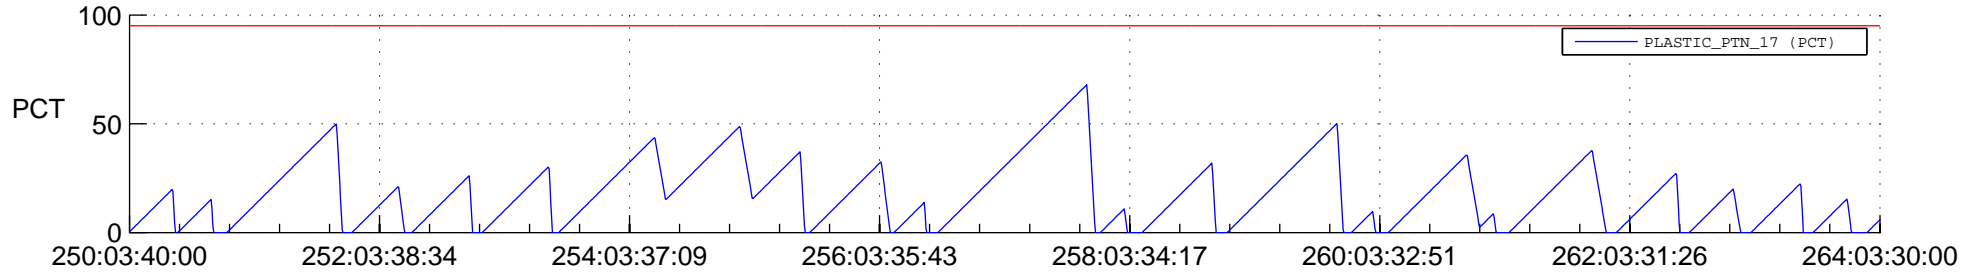

PLASTIC_Percent_Full_Prediction