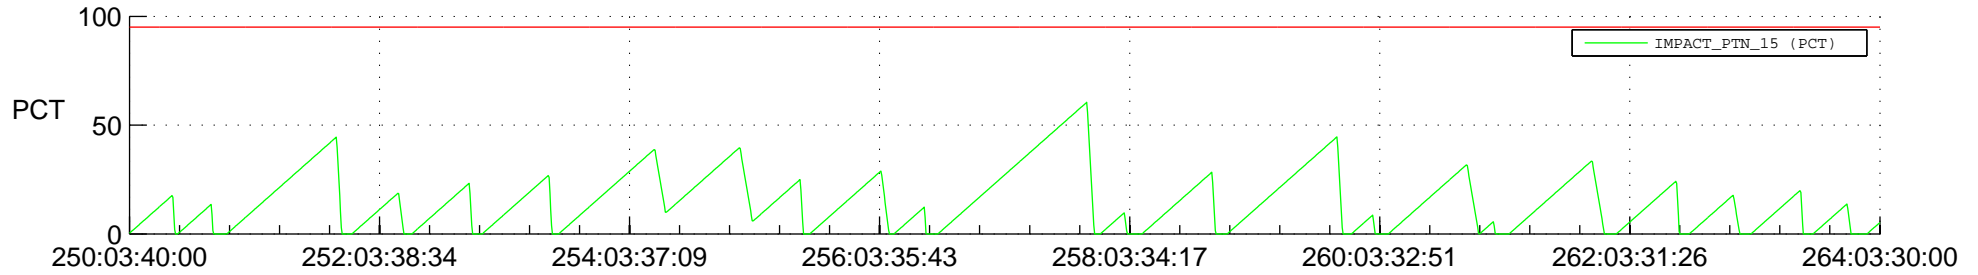

IMPACT_Percent_Full_Prediction