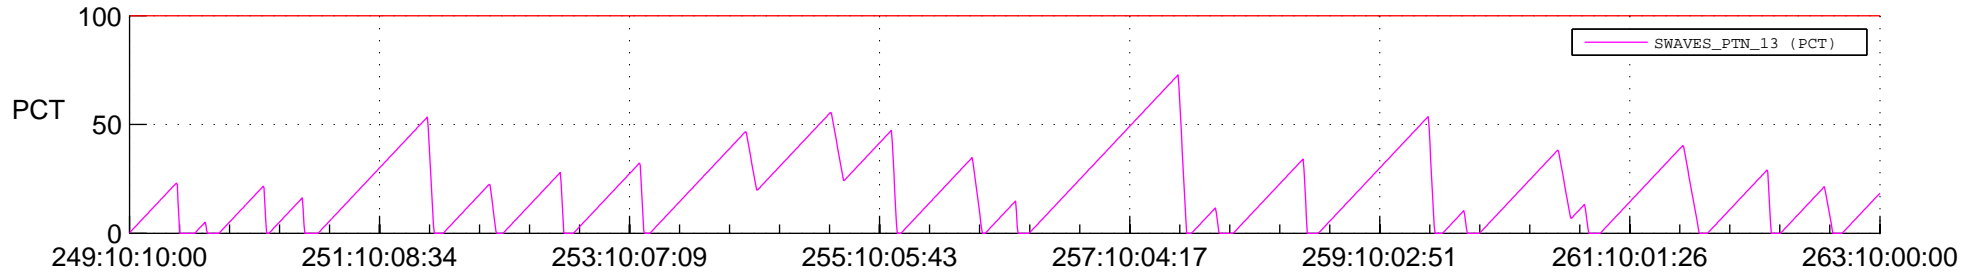

STEREO AHEAD SSR PCT Full Prediction

SWAVES_Percent_Full_Prediction

IMPACT_Percent_Full_Prediction

PLASTIC_Percent_Full_Prediction

Spacecraft_DownLink_Rate

Ground Time (2020:249:10:10:00.000 -2020:263:10:00:00.000)