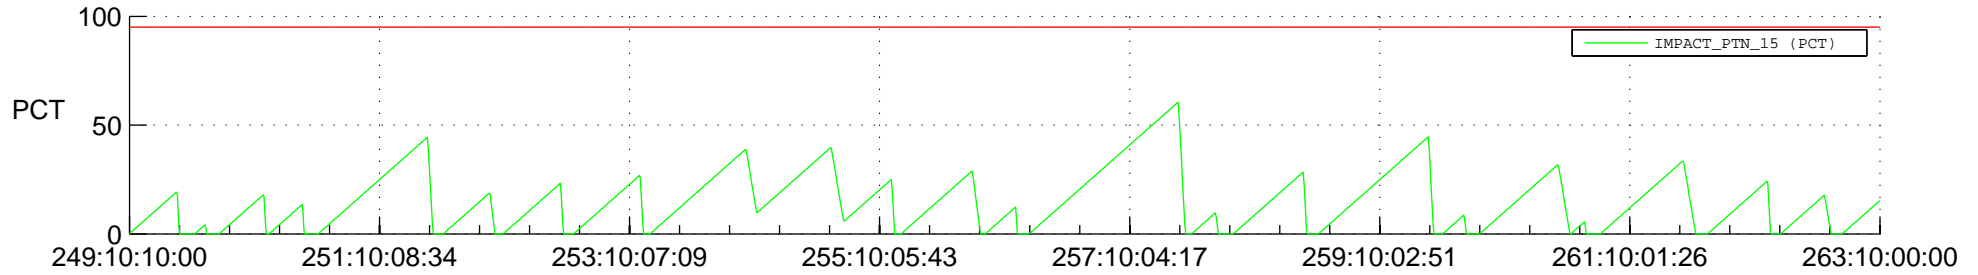

STEREO AHEAD SSR PCT Full Prediction

SWAVES_Percent_Full_Prediction

IMPACT_Percent_Full_Prediction

PLASTIC_Percent_Full_Prediction

Spacecraft_DownLink_Rate

Ground Time (2020:249:10:10:00.000 -2020:263:10:00:00.000)