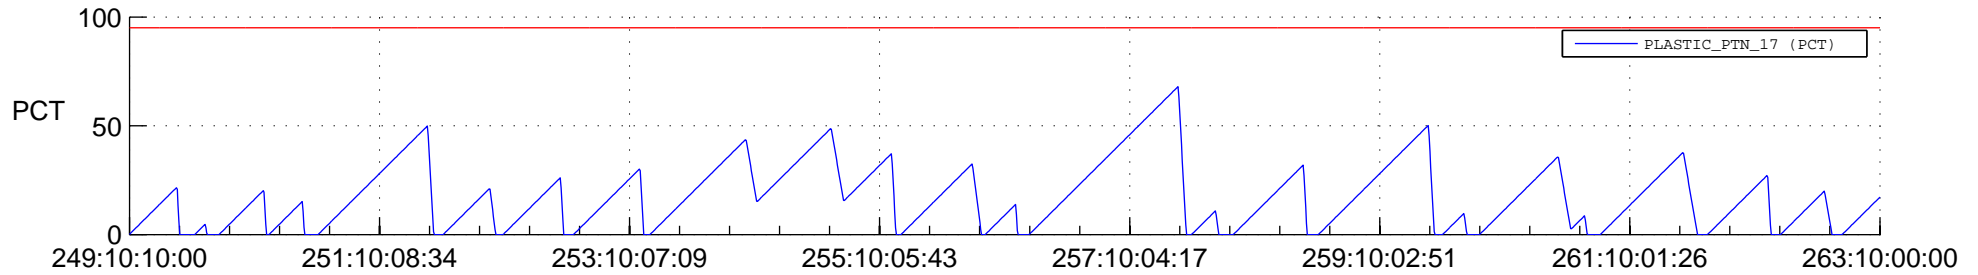

STEREO AHEAD SSR PCT Full Prediction

SWAVES_Percent_Full_Prediction

IMPACT_Percent_Full_Prediction

PLASTIC_Percent_Full_Prediction

Spacecraft_DownLink_Rate

Ground Time (2020:249:10:10:00.000 -2020:263:10:00:00.000)