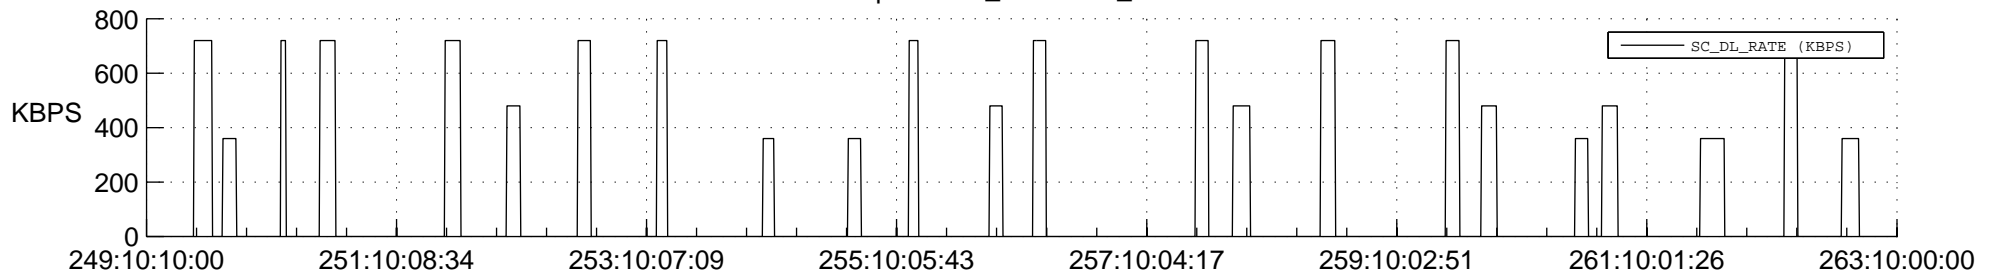

STEREO AHEAD SSR PCT Full Prediction

SWAVES_Percent_Full_Prediction

IMPACT_Percent_Full_Prediction

PLASTIC_Percent_Full_Prediction

Spacecraft_DownLink_Rate

Ground Time (2020:249:10:10:00.000 -2020:263:10:00:00.000)