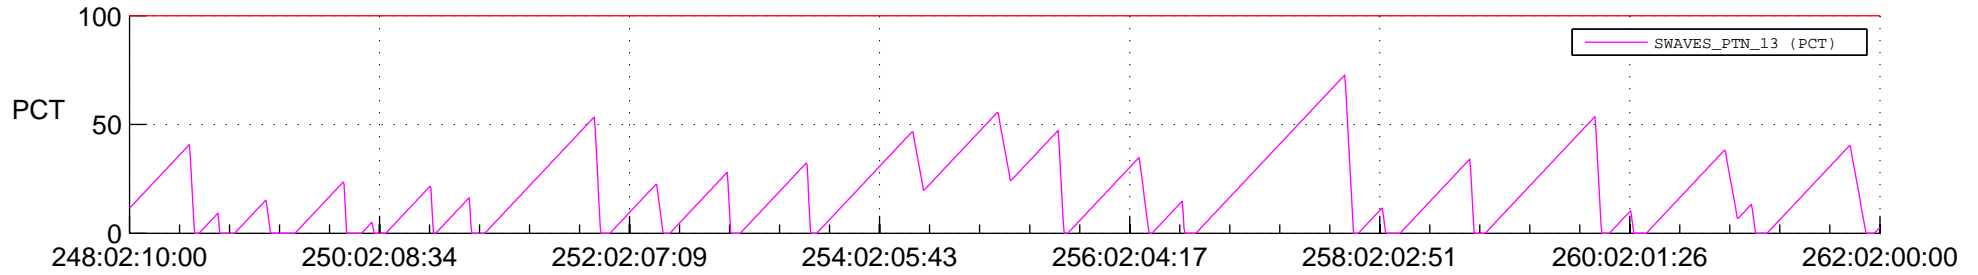

## SWAVES\_Percent\_Full\_Prediction

## Spacecraft\_DownLink\_Rate

Ground Time (2020:248:02:10:00.000 -2020:262:02:00:00.000)