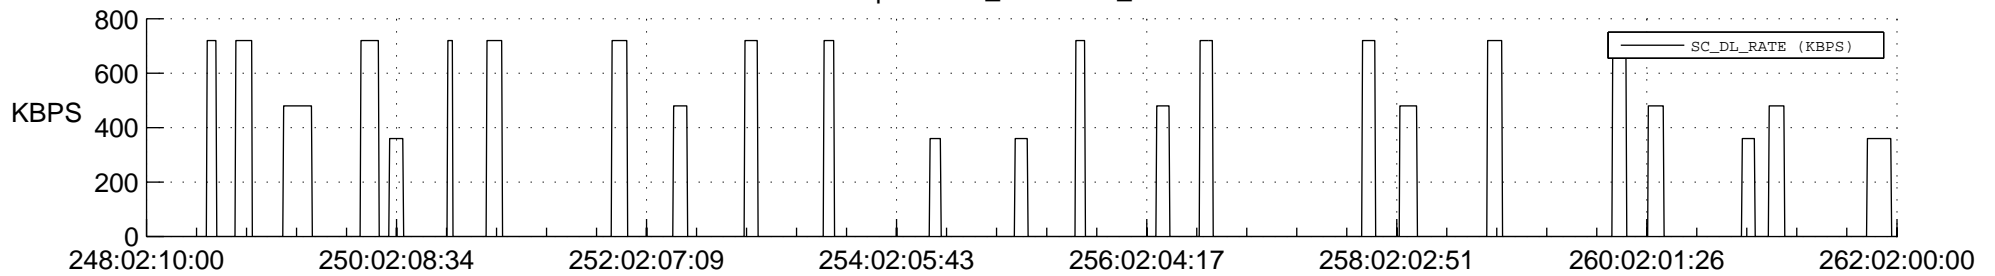

## Spacecraft\_DownLink\_Rate

Ground Time (2020:248:02:10:00.000 -2020:262:02:00:00.000)