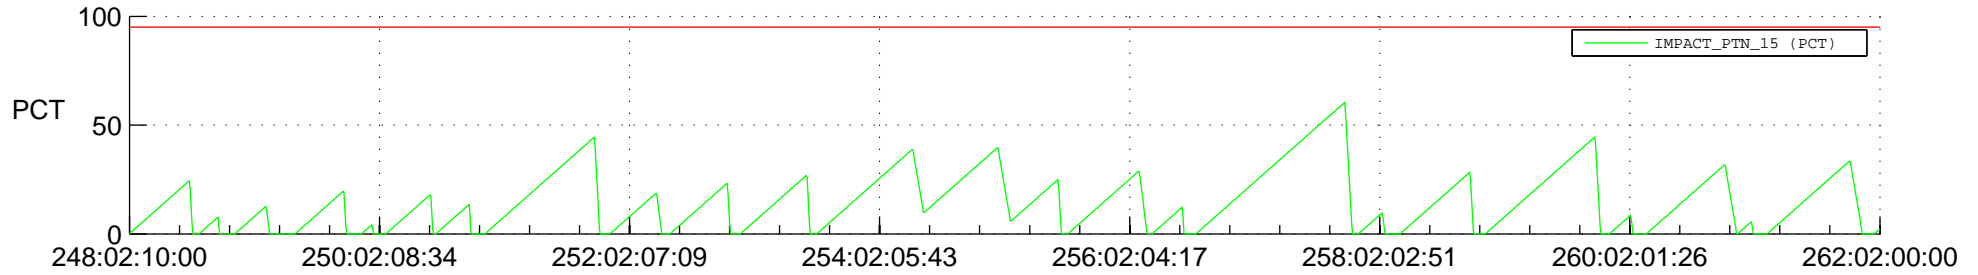

IMPACT_Percent_Full_Prediction