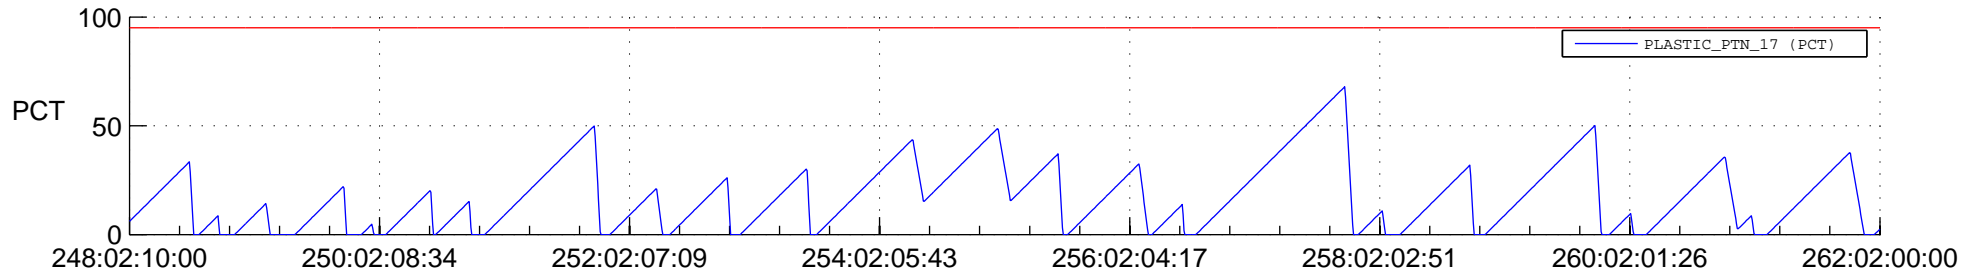

# STEREO AHEAD SSR PCT Full Prediction

## SWAVES\_Percent\_Full\_Prediction

## Spacecraft\_DownLink\_Rate

Ground Time (2020:248:02:10:00.000 -2020:262:02:00:00.000)