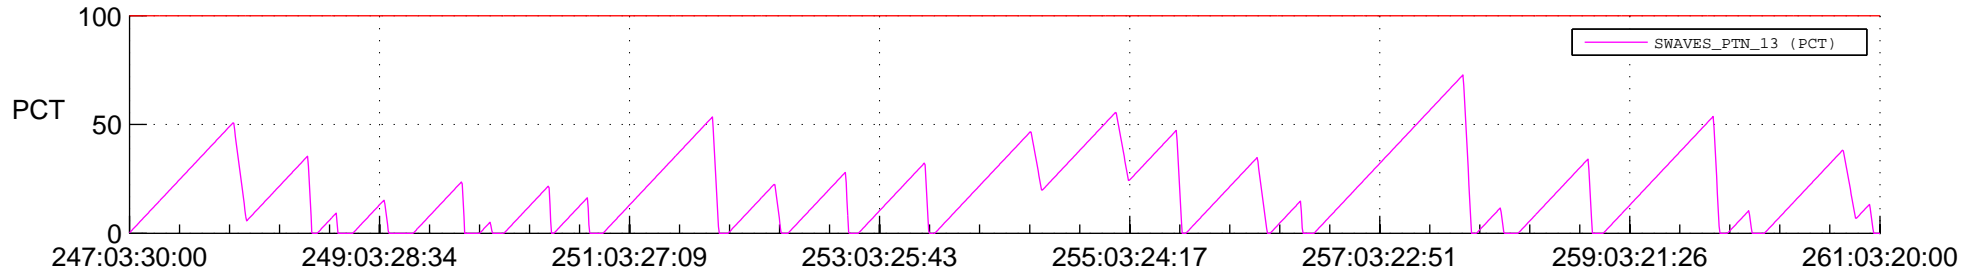

STEREO AHEAD SSR PCT Full Prediction

SWAVES_Percent_Full_Prediction

IMPACT_Percent_Full_Prediction

PLASTIC_Percent_Full_Prediction

Spacecraft_DownLink_Rate

Ground Time (2020:247:03:30:00.000 -2020:261:03:20:00.000)