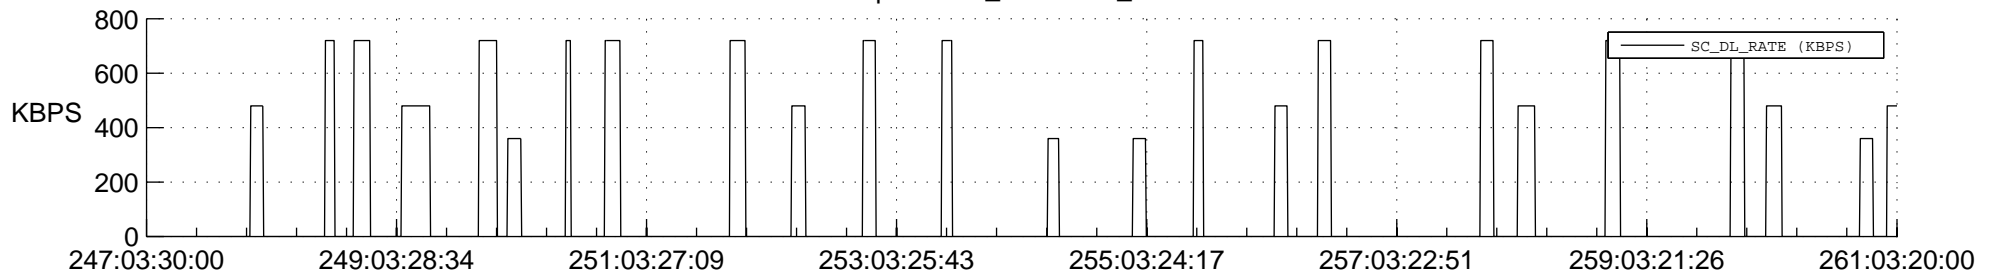

STEREO AHEAD SSR PCT Full Prediction

SWAVES_Percent_Full_Prediction

IMPACT_Percent_Full_Prediction

PLASTIC_Percent_Full_Prediction

Spacecraft_DownLink_Rate

Ground Time (2020:247:03:30:00.000 -2020:261:03:20:00.000)