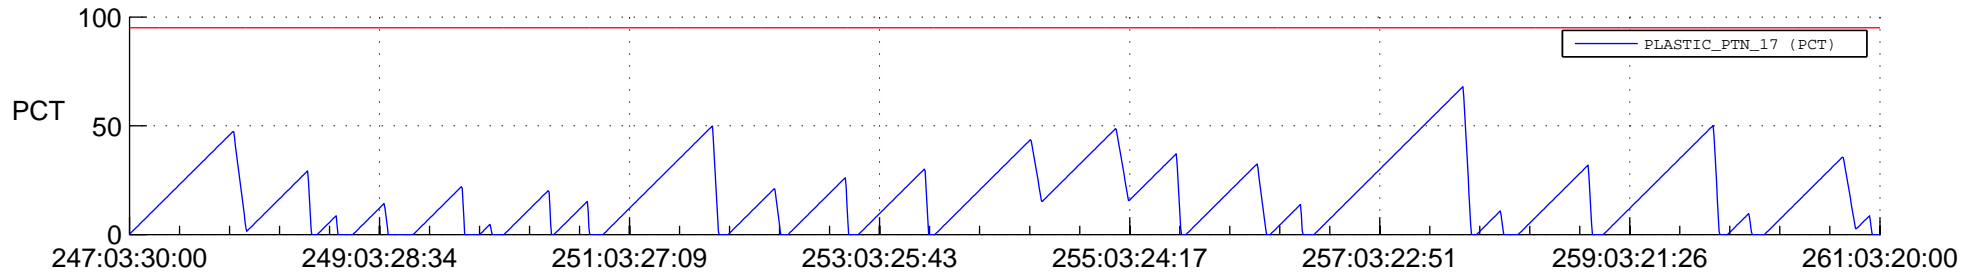

STEREO AHEAD SSR PCT Full Prediction

SWAVES_Percent_Full_Prediction

IMPACT_Percent_Full_Prediction

PLASTIC_Percent_Full_Prediction

Spacecraft_DownLink_Rate

Ground Time (2020:247:03:30:00.000 -2020:261:03:20:00.000)