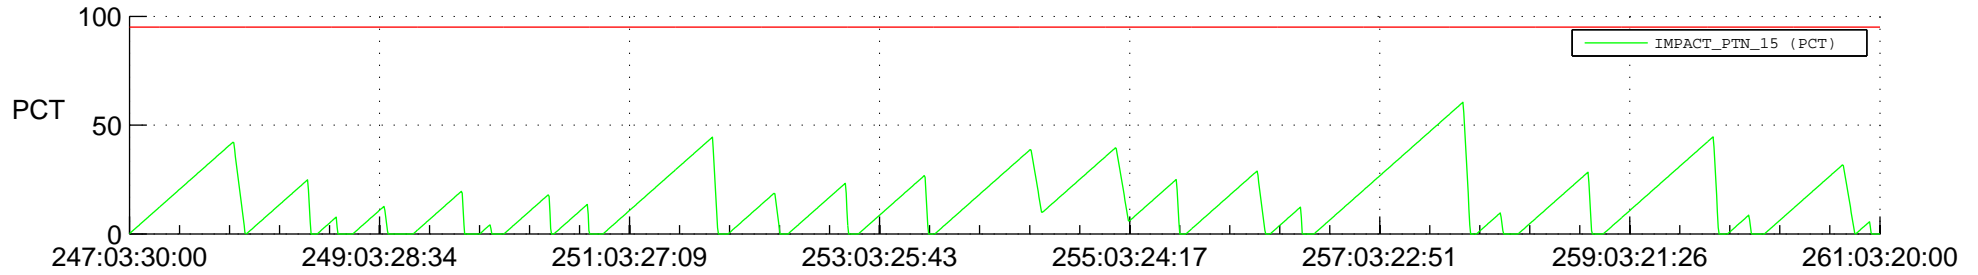

STEREO AHEAD SSR PCT Full Prediction

SWAVES_Percent_Full_Prediction

IMPACT_Percent_Full_Prediction

PLASTIC_Percent_Full_Prediction

Spacecraft_DownLink_Rate

Ground Time (2020:247:03:30:00.000 -2020:261:03:20:00.000)