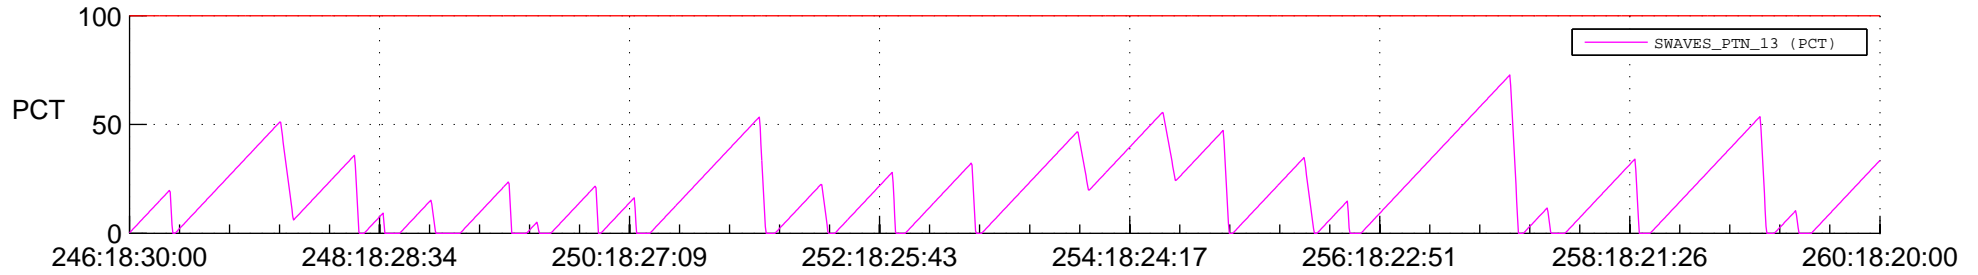

STEREO AHEAD SSR PCT Full Prediction

SWAVES_Percent_Full_Prediction

IMPACT_Percent_Full_Prediction

PLASTIC_Percent_Full_Prediction

Spacecraft_DownLink_Rate

Ground Time (2020:246:18:30:00.000 -2020:260:18:20:00.000)