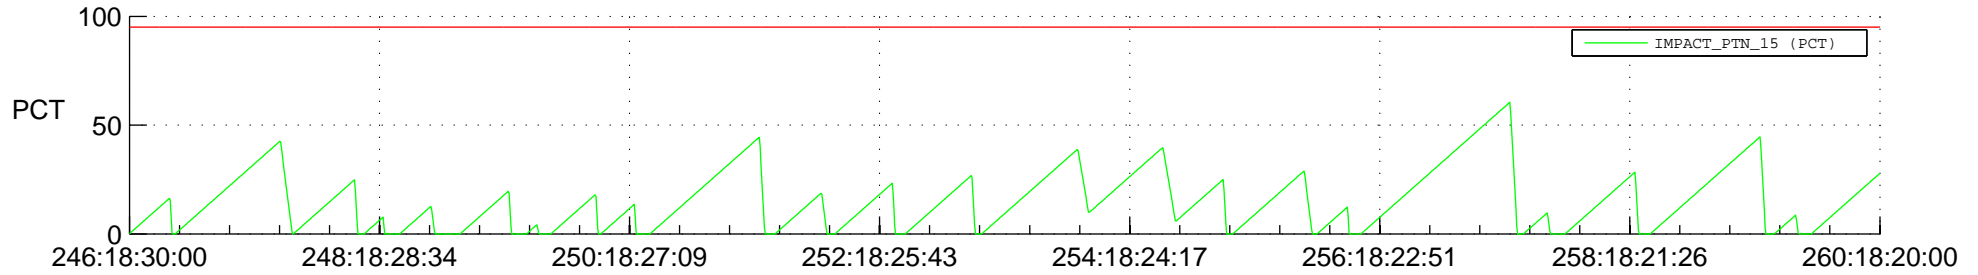

STEREO AHEAD SSR PCT Full Prediction

SWAVES_Percent_Full_Prediction

IMPACT_Percent_Full_Prediction

PLASTIC_Percent_Full_Prediction

Spacecraft_DownLink_Rate

Ground Time (2020:246:18:30:00.000 -2020:260:18:20:00.000)