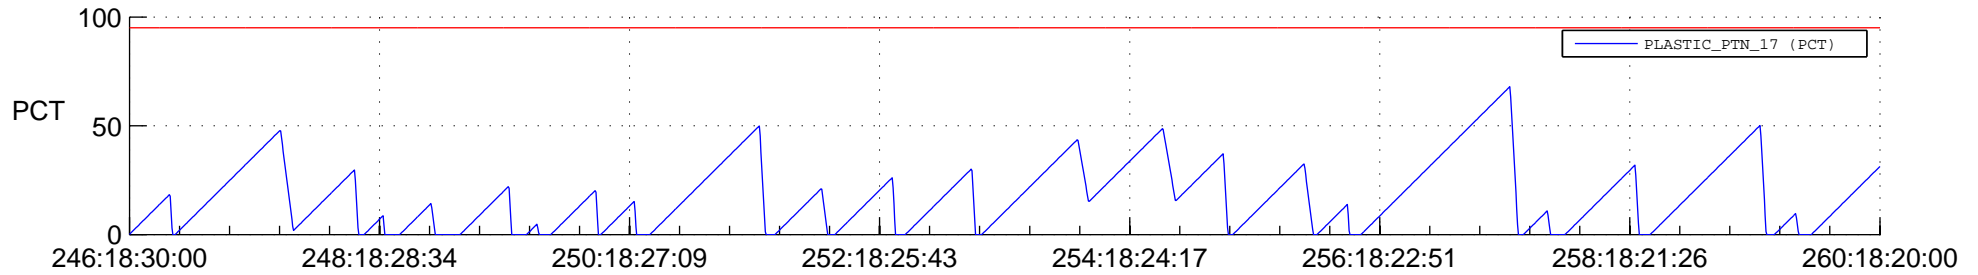

STEREO AHEAD SSR PCT Full Prediction

SWAVES_Percent_Full_Prediction

IMPACT_Percent_Full_Prediction

PLASTIC_Percent_Full_Prediction

Spacecraft_DownLink_Rate

Ground Time (2020:246:18:30:00.000 -2020:260:18:20:00.000)