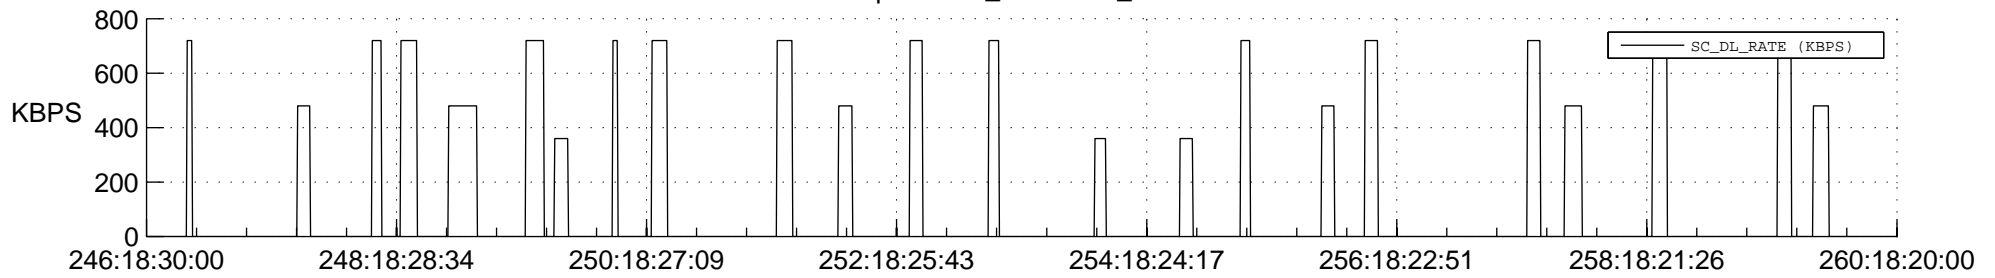

STEREO AHEAD SSR PCT Full Prediction

SWAVES_Percent_Full_Prediction

IMPACT_Percent_Full_Prediction

PLASTIC_Percent_Full_Prediction

Spacecraft_DownLink_Rate

Ground Time (2020:246:18:30:00.000 -2020:260:18:20:00.000)