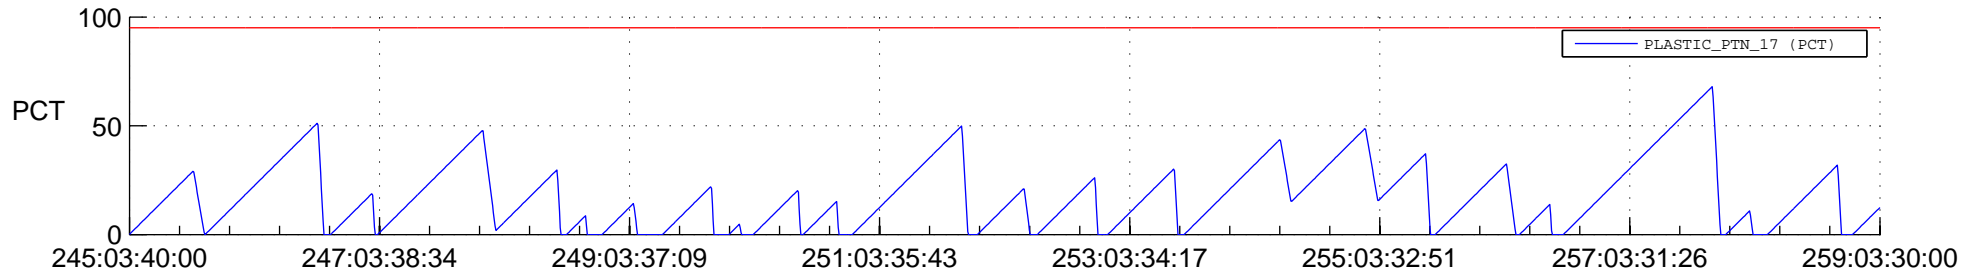

STEREO AHEAD SSR PCT Full Prediction

SWAVES_Percent_Full_Prediction

IMPACT_Percent_Full_Prediction

PLASTIC_Percent_Full_Prediction

Spacecraft_DownLink_Rate

Ground Time (2020:245:03:40:00.000 -2020:259:03:30:00.000)