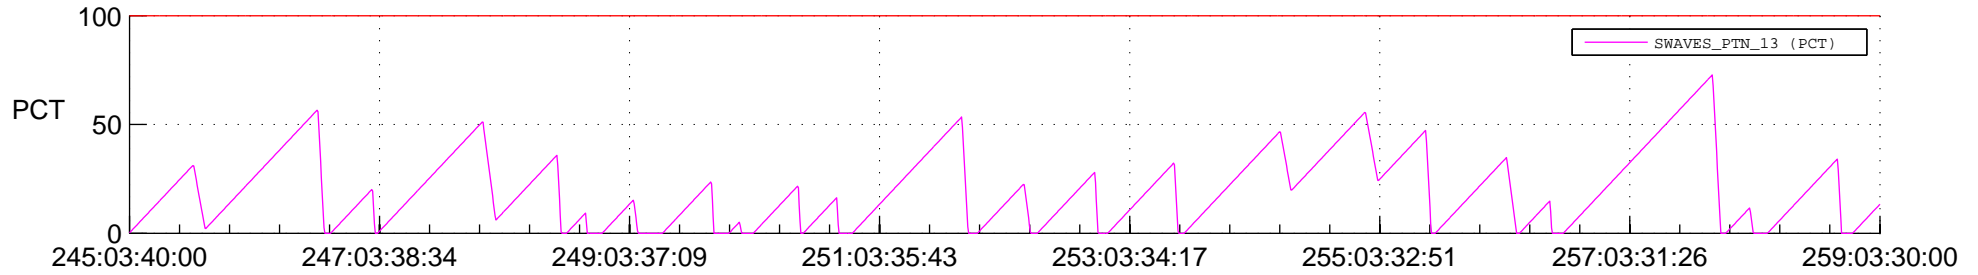

STEREO AHEAD SSR PCT Full Prediction

SWAVES_Percent_Full_Prediction

IMPACT_Percent_Full_Prediction

PLASTIC_Percent_Full_Prediction

Spacecraft_DownLink_Rate

Ground Time (2020:245:03:40:00.000 -2020:259:03:30:00.000)