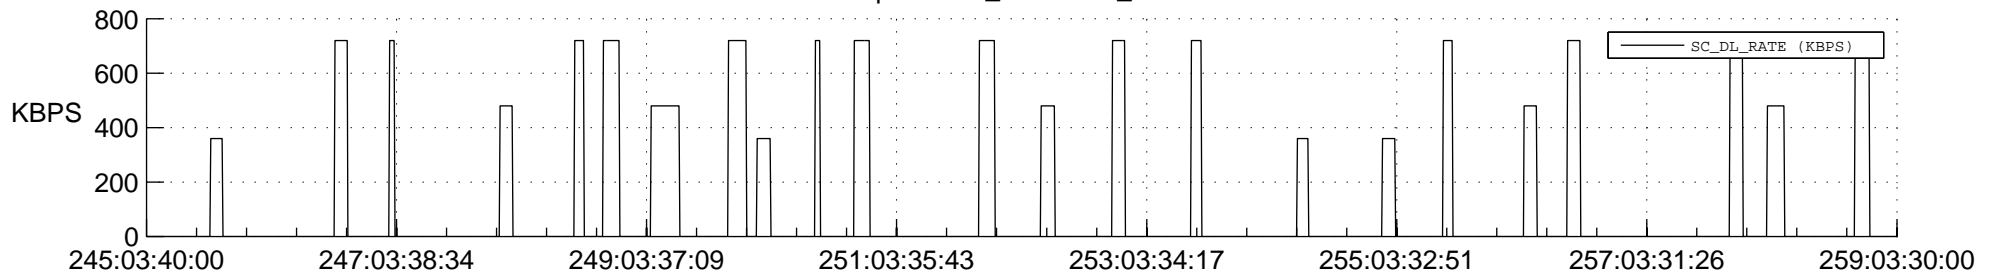

STEREO AHEAD SSR PCT Full Prediction

SWAVES_Percent_Full_Prediction

IMPACT_Percent_Full_Prediction

PLASTIC_Percent_Full_Prediction

Spacecraft_DownLink_Rate

Ground Time (2020:245:03:40:00.000 -2020:259:03:30:00.000)