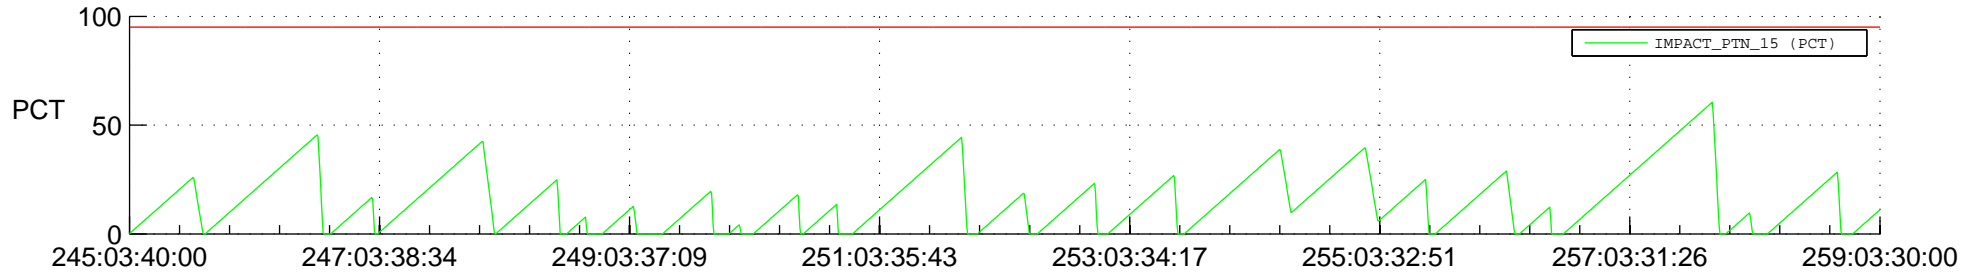

STEREO AHEAD SSR PCT Full Prediction

SWAVES_Percent_Full_Prediction

IMPACT_Percent_Full_Prediction

PLASTIC_Percent_Full_Prediction

Spacecraft_DownLink_Rate

Ground Time (2020:245:03:40:00.000 -2020:259:03:30:00.000)