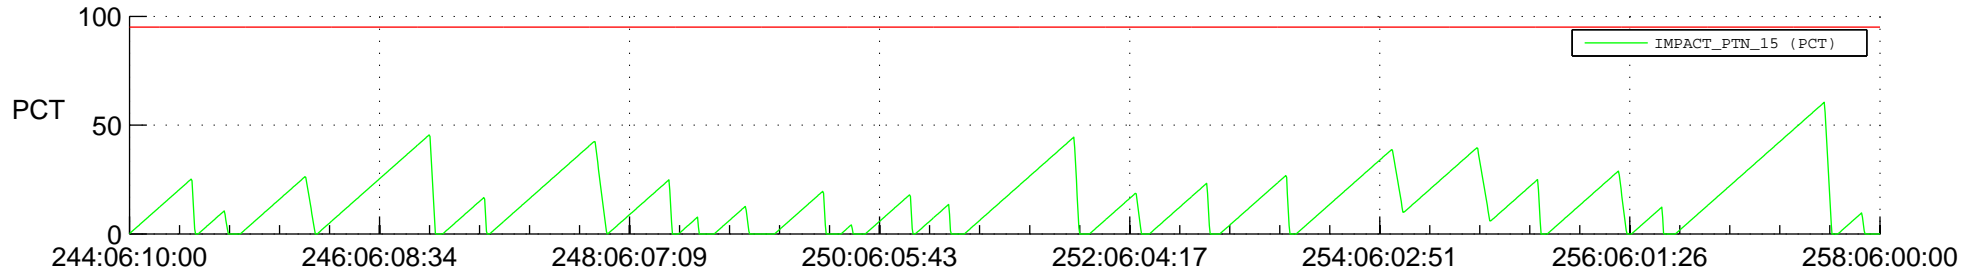

STEREO AHEAD SSR PCT Full Prediction

SWAVES_Percent_Full_Prediction

IMPACT_Percent_Full_Prediction

PLASTIC_Percent_Full_Prediction

Spacecraft_DownLink_Rate

Ground Time (2020:244:06:10:00.000 -2020:258:06:00:00.000)