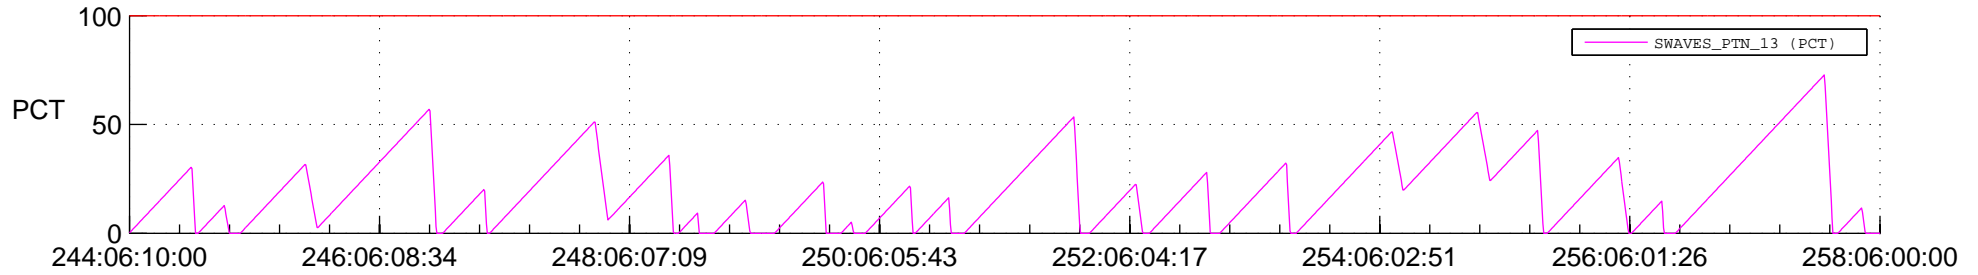

STEREO AHEAD SSR PCT Full Prediction

SWAVES_Percent_Full_Prediction

IMPACT_Percent_Full_Prediction

PLASTIC_Percent_Full_Prediction

Spacecraft_DownLink_Rate

Ground Time (2020:244:06:10:00.000 -2020:258:06:00:00.000)