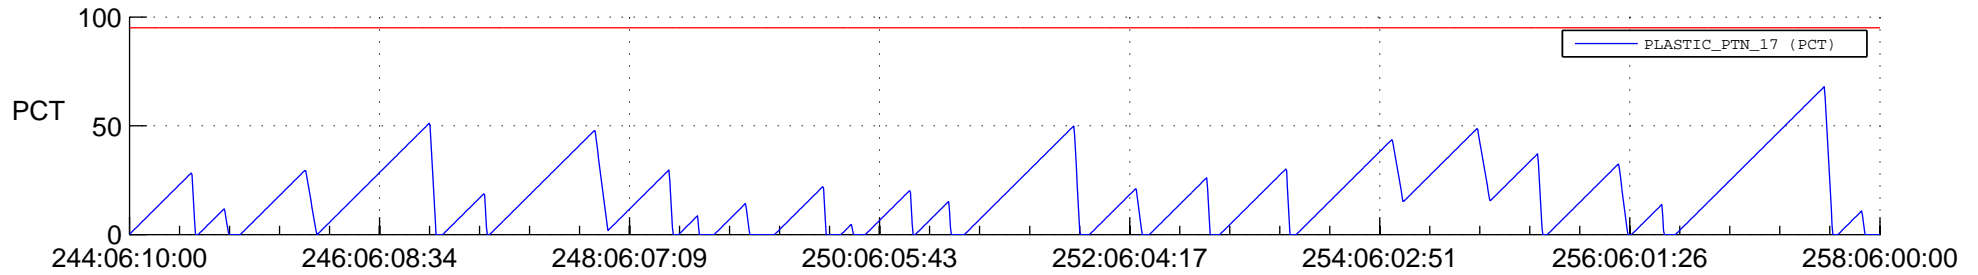

STEREO AHEAD SSR PCT Full Prediction

SWAVES_Percent_Full_Prediction

IMPACT_Percent_Full_Prediction

PLASTIC_Percent_Full_Prediction

Spacecraft_DownLink_Rate

Ground Time (2020:244:06:10:00.000 -2020:258:06:00:00.000)