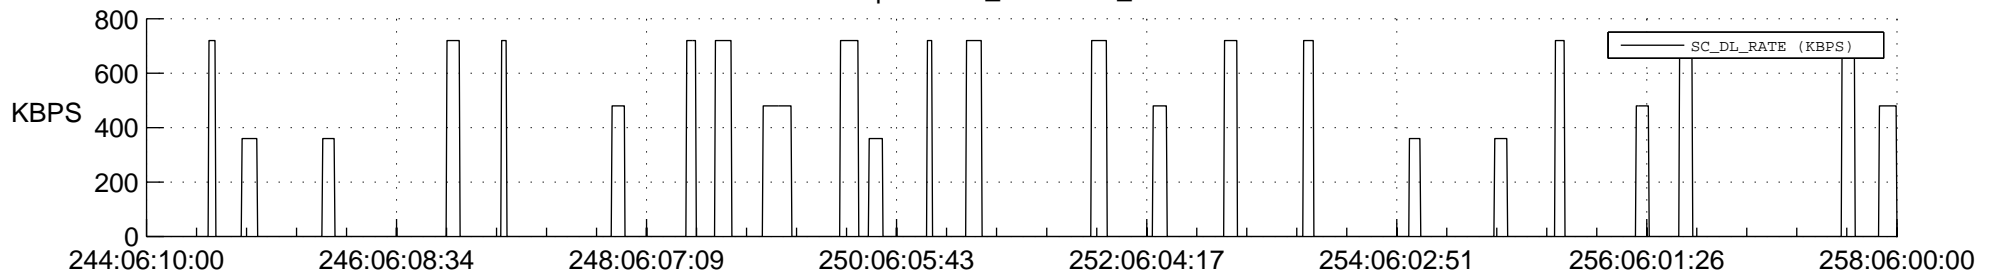

STEREO AHEAD SSR PCT Full Prediction

SWAVES_Percent_Full_Prediction

IMPACT_Percent_Full_Prediction

PLASTIC_Percent_Full_Prediction

Spacecraft_DownLink_Rate

Ground Time (2020:244:06:10:00.000 -2020:258:06:00:00.000)