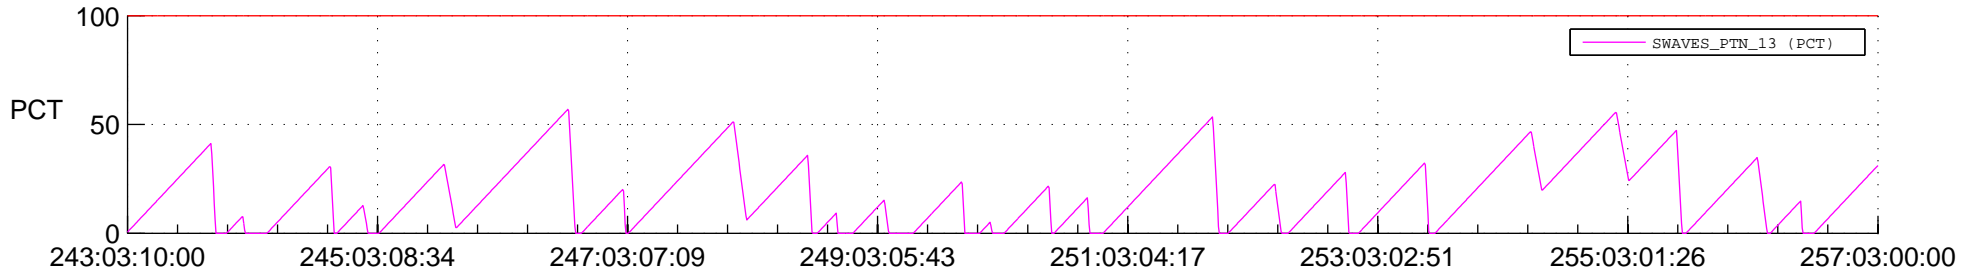

STEREO AHEAD SSR PCT Full Prediction

SWAVES_Percent_Full_Prediction

IMPACT_Percent_Full_Prediction

PLASTIC_Percent_Full_Prediction

Spacecraft_DownLink_Rate

Ground Time (2020:243:03:10:00.000 -2020:257:03:00:00.000)