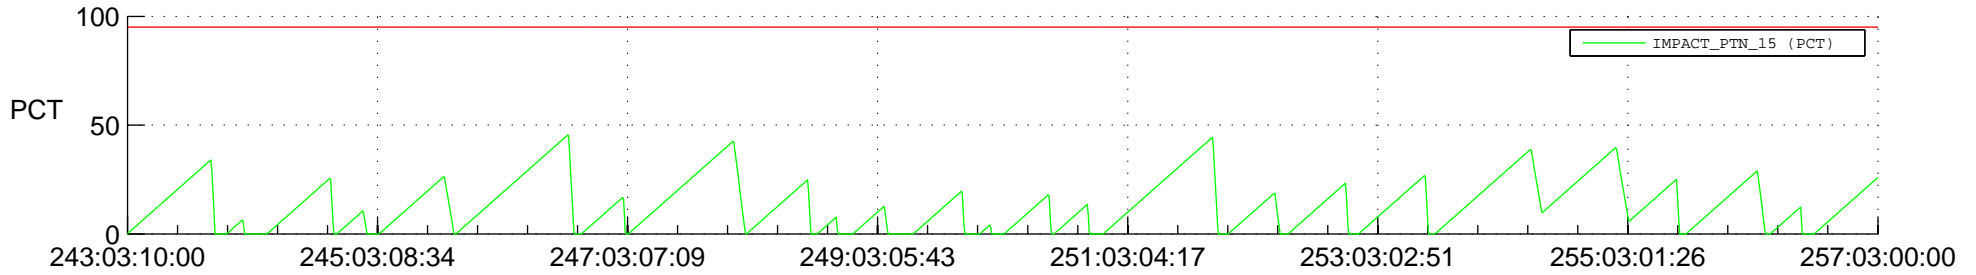

STEREO AHEAD SSR PCT Full Prediction

SWAVES_Percent_Full_Prediction

IMPACT_Percent_Full_Prediction

PLASTIC_Percent_Full_Prediction

Spacecraft_DownLink_Rate

Ground Time (2020:243:03:10:00.000 -2020:257:03:00:00.000)