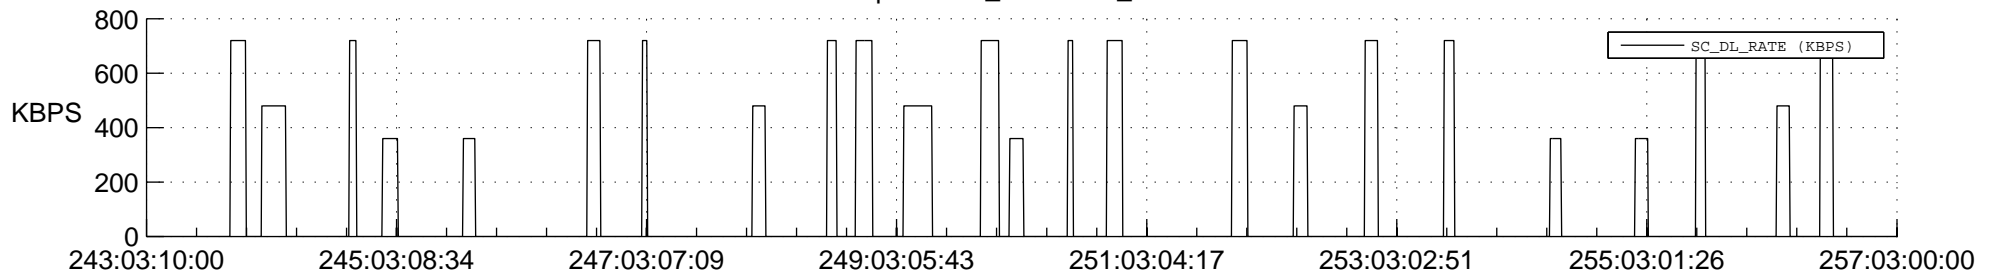

STEREO AHEAD SSR PCT Full Prediction

SWAVES_Percent_Full_Prediction

IMPACT_Percent_Full_Prediction

PLASTIC_Percent_Full_Prediction

Spacecraft_DownLink_Rate

Ground Time (2020:243:03:10:00.000 -2020:257:03:00:00.000)