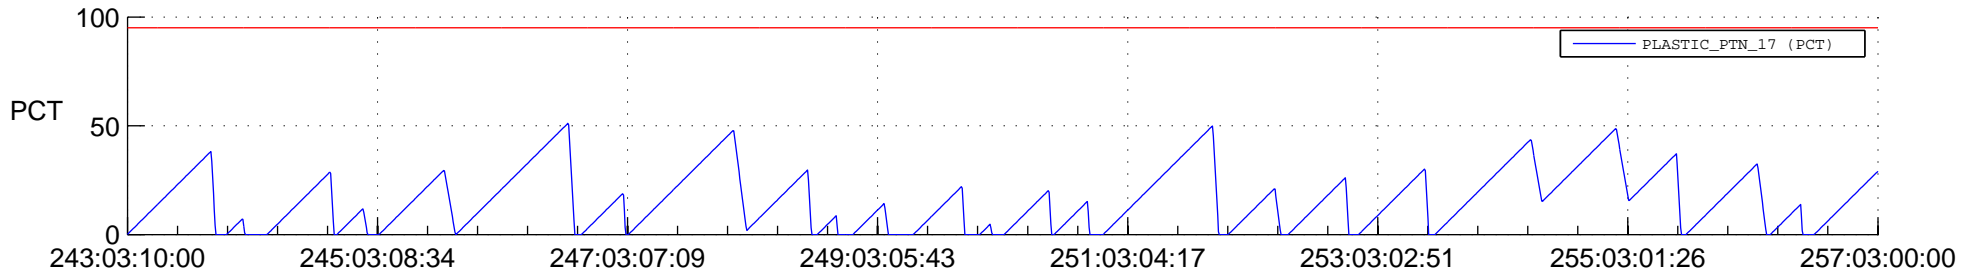

STEREO AHEAD SSR PCT Full Prediction

SWAVES_Percent_Full_Prediction

IMPACT_Percent_Full_Prediction

PLASTIC_Percent_Full_Prediction

Spacecraft_DownLink_Rate

Ground Time (2020:243:03:10:00.000 -2020:257:03:00:00.000)