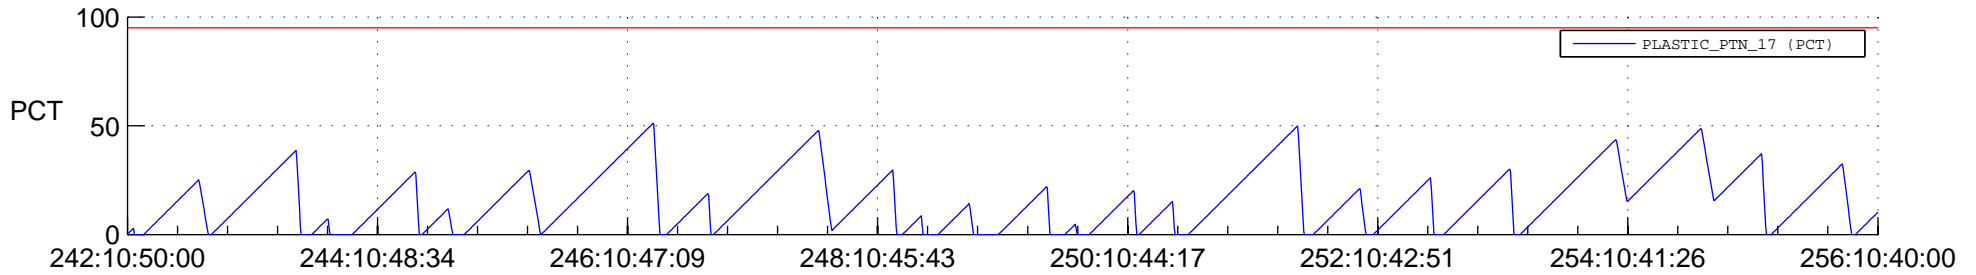

STEREO AHEAD SSR PCT Full Prediction

SWAVES_Percent_Full_Prediction

IMPACT_Percent_Full_Prediction

PLASTIC_Percent_Full_Prediction

Spacecraft_DownLink_Rate