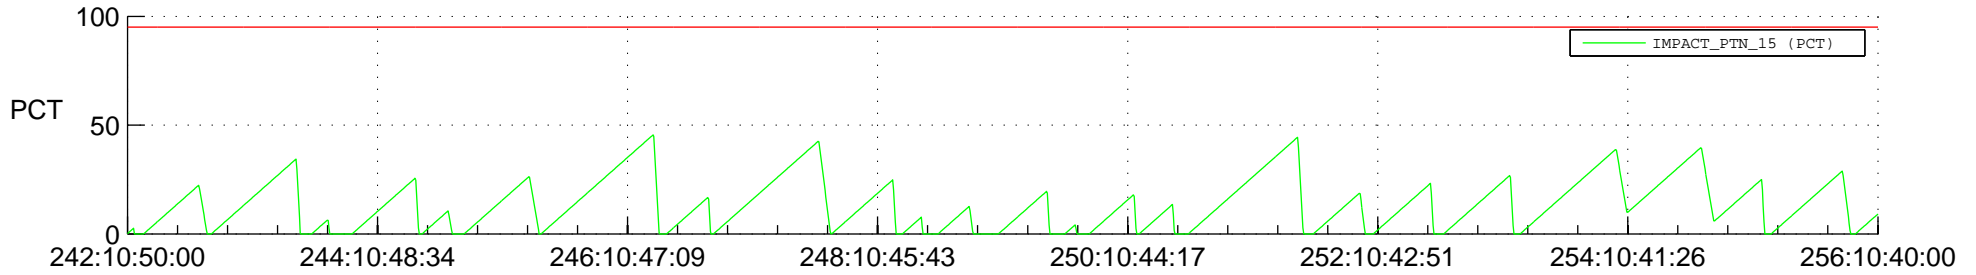

STEREO AHEAD SSR PCT Full Prediction

SWAVES_Percent_Full_Prediction

IMPACT_Percent_Full_Prediction

PLASTIC_Percent_Full_Prediction

Spacecraft_DownLink_Rate