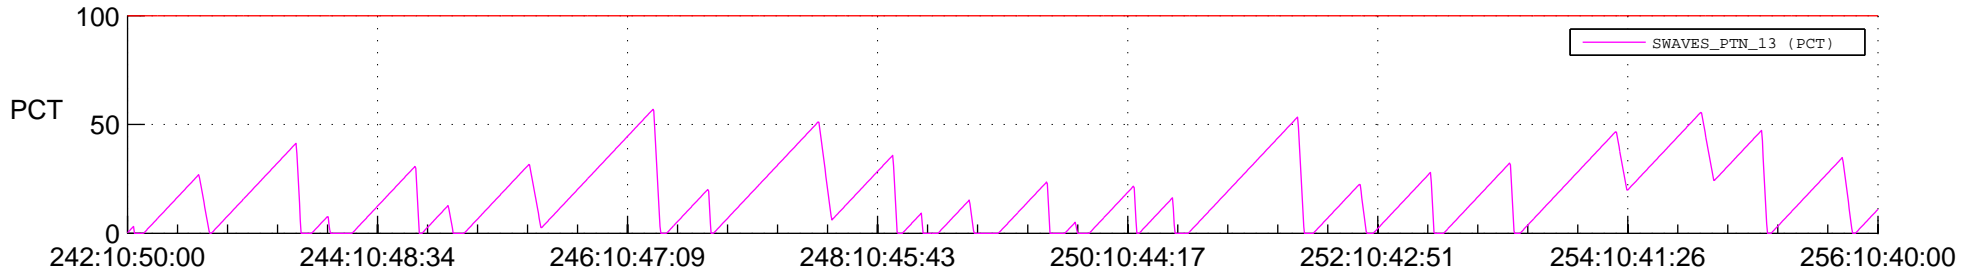

STEREO AHEAD SSR PCT Full Prediction

SWAVES_Percent_Full_Prediction

IMPACT_Percent_Full_Prediction

PLASTIC_Percent_Full_Prediction

Spacecraft_DownLink_Rate