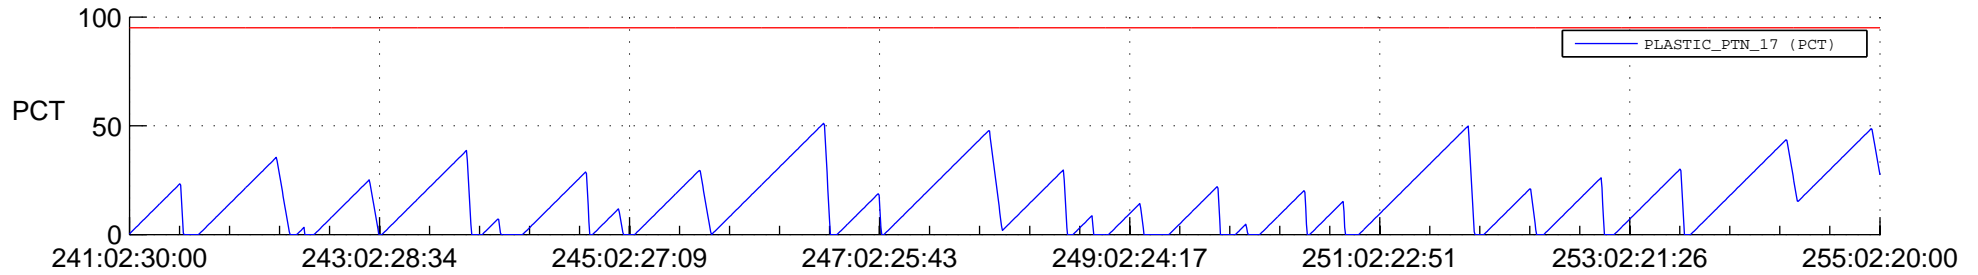

STEREO AHEAD SSR PCT Full Prediction

SWAVES_Percent_Full_Prediction

IMPACT_Percent_Full_Prediction

PLASTIC_Percent_Full_Prediction

Spacecraft_DownLink_Rate

Ground Time (2020:241:02:30:00.000 -2020:255:02:20:00.000)