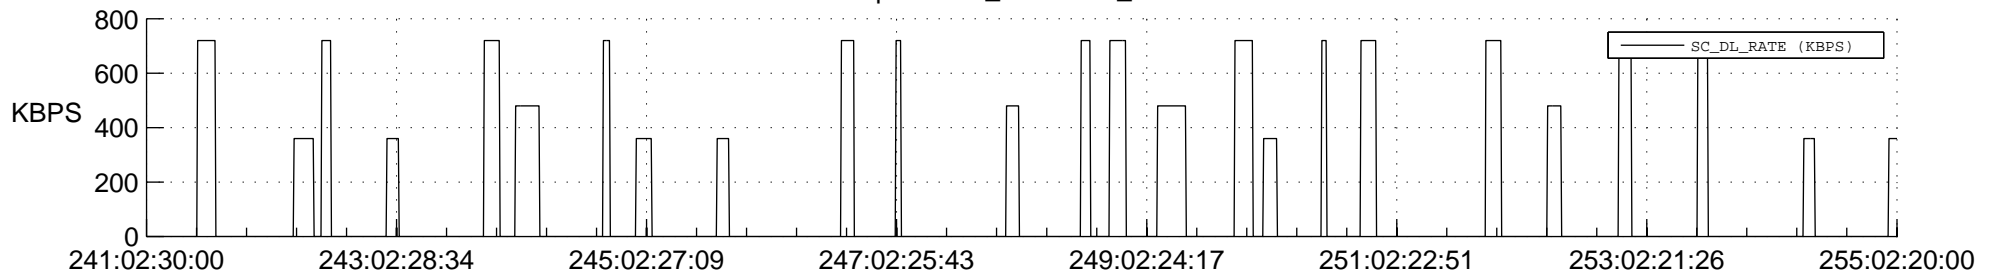

STEREO AHEAD SSR PCT Full Prediction

SWAVES_Percent_Full_Prediction

IMPACT_Percent_Full_Prediction

PLASTIC_Percent_Full_Prediction

Spacecraft_DownLink_Rate

Ground Time (2020:241:02:30:00.000 -2020:255:02:20:00.000)