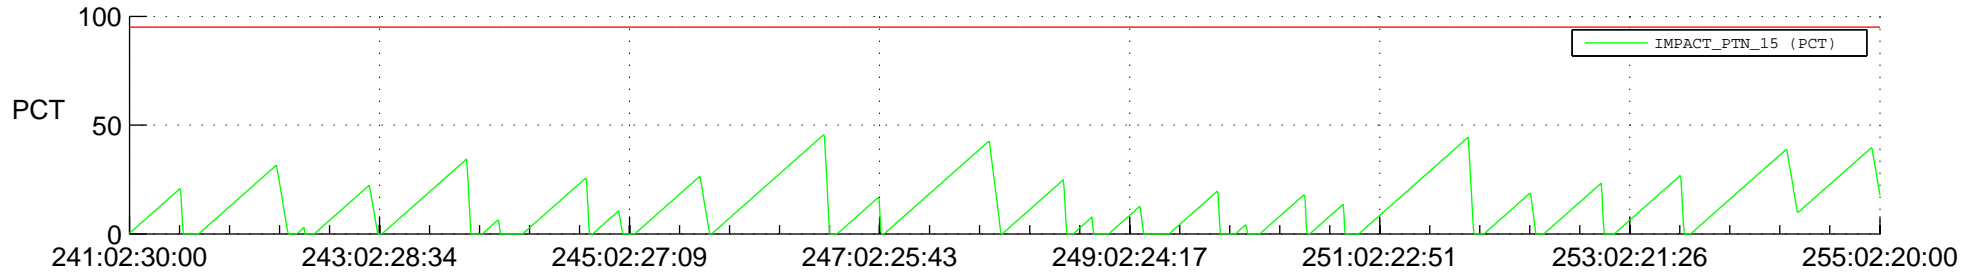

STEREO AHEAD SSR PCT Full Prediction

SWAVES_Percent_Full_Prediction

IMPACT_Percent_Full_Prediction

PLASTIC_Percent_Full_Prediction

Spacecraft_DownLink_Rate

Ground Time (2020:241:02:30:00.000 -2020:255:02:20:00.000)