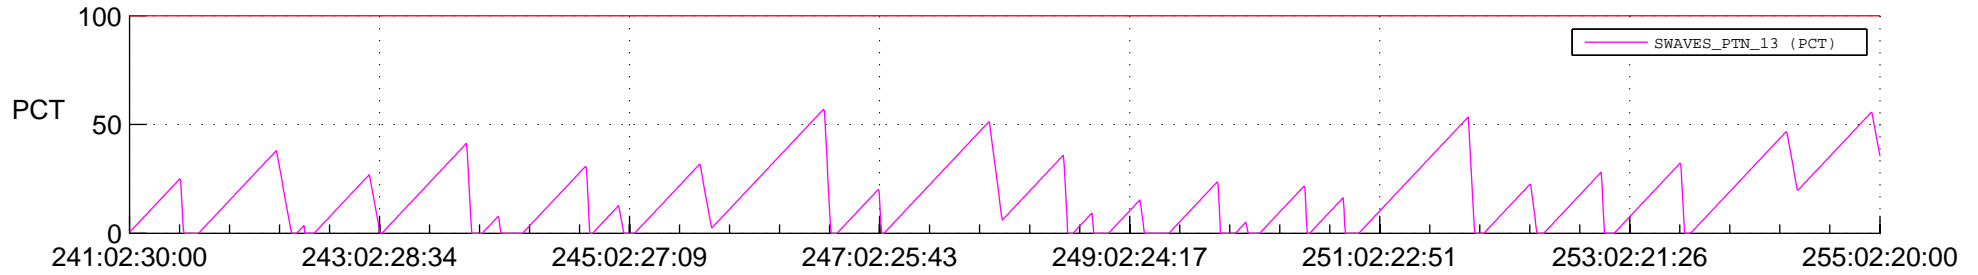

STEREO AHEAD SSR PCT Full Prediction

SWAVES_Percent_Full_Prediction

IMPACT_Percent_Full_Prediction

PLASTIC_Percent_Full_Prediction

Spacecraft_DownLink_Rate

Ground Time (2020:241:02:30:00.000 -2020:255:02:20:00.000)