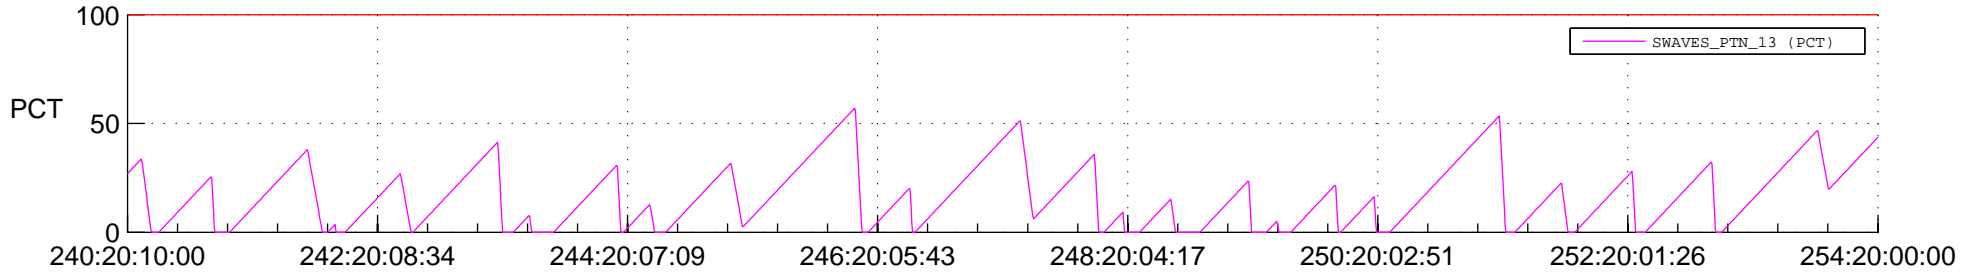

STEREO AHEAD SSR PCT Full Prediction

SWAVES_Percent_Full_Prediction

IMPACT_Percent_Full_Prediction

PLASTIC_Percent_Full_Prediction

Spacecraft_DownLink_Rate

Ground Time (2020:240:20:10:00.000 -2020:254:20:00:00.000)