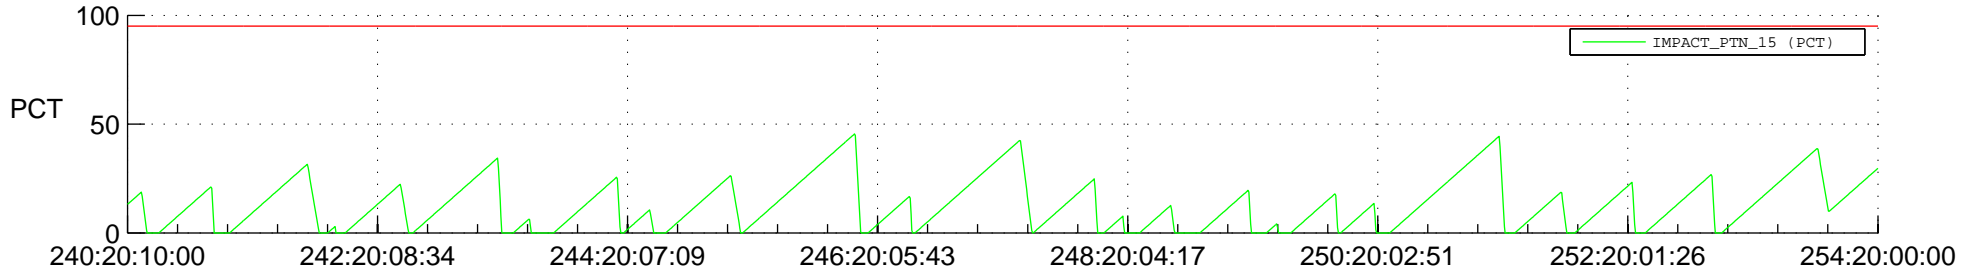

STEREO AHEAD SSR PCT Full Prediction

SWAVES_Percent_Full_Prediction

IMPACT_Percent_Full_Prediction

PLASTIC_Percent_Full_Prediction

Spacecraft_DownLink_Rate

Ground Time (2020:240:20:10:00.000 -2020:254:20:00:00.000)