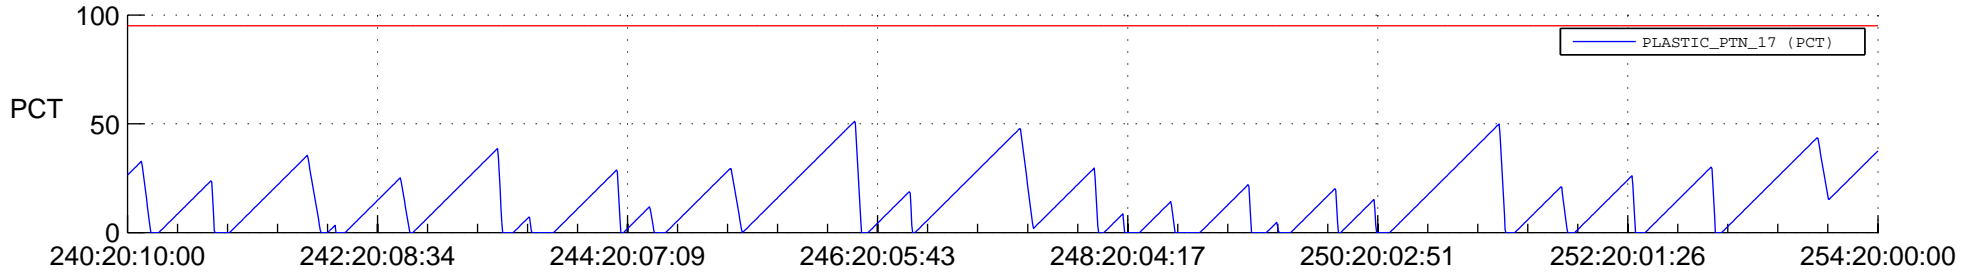

STEREO AHEAD SSR PCT Full Prediction

SWAVES_Percent_Full_Prediction

IMPACT_Percent_Full_Prediction

PLASTIC_Percent_Full_Prediction

Spacecraft_DownLink_Rate

Ground Time (2020:240:20:10:00.000 -2020:254:20:00:00.000)