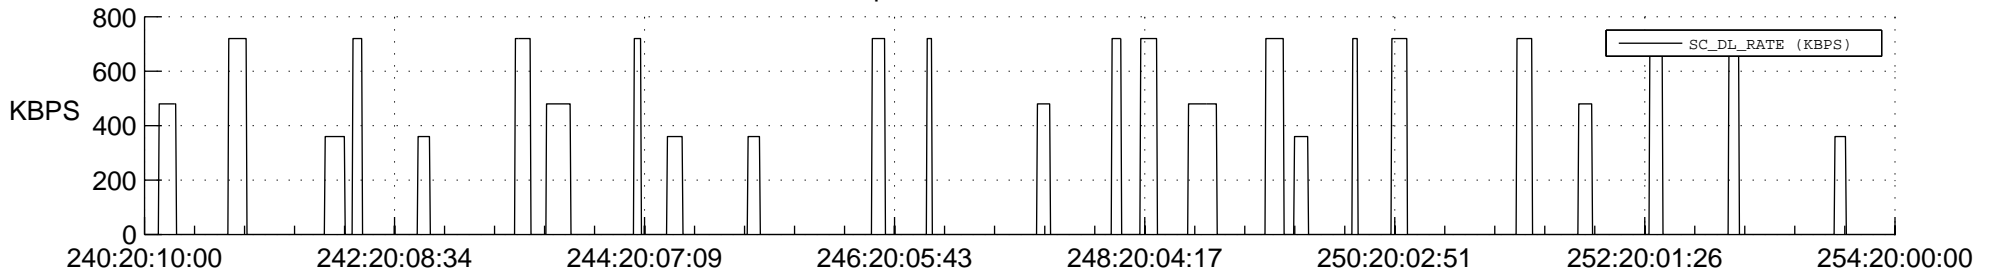

STEREO AHEAD SSR PCT Full Prediction

SWAVES_Percent_Full_Prediction

IMPACT_Percent_Full_Prediction

PLASTIC_Percent_Full_Prediction

Spacecraft_DownLink_Rate

Ground Time (2020:240:20:10:00.000 -2020:254:20:00:00.000)