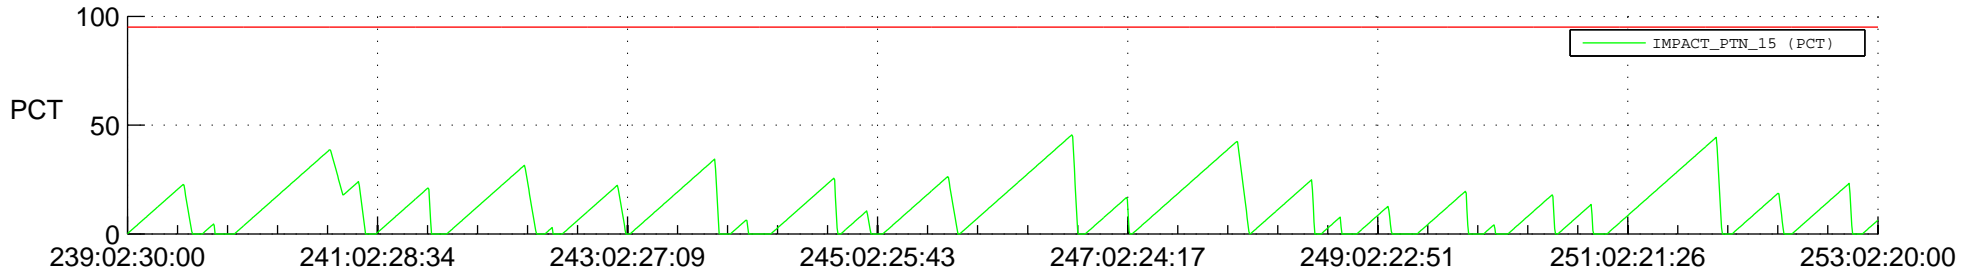

IMPACT_Percent_Full_Prediction