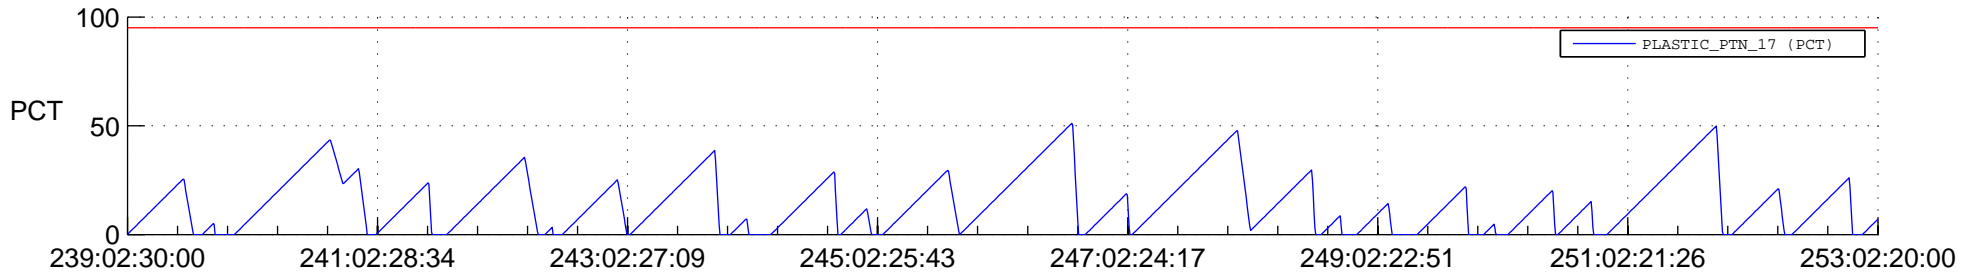

# STEREO AHEAD SSR PCT Full Prediction

## SWAVES\_Percent\_Full\_Prediction

## Spacecraft\_DownLink\_Rate

Ground Time (2020:239:02:30:00.000 -2020:253:02:20:00.000)