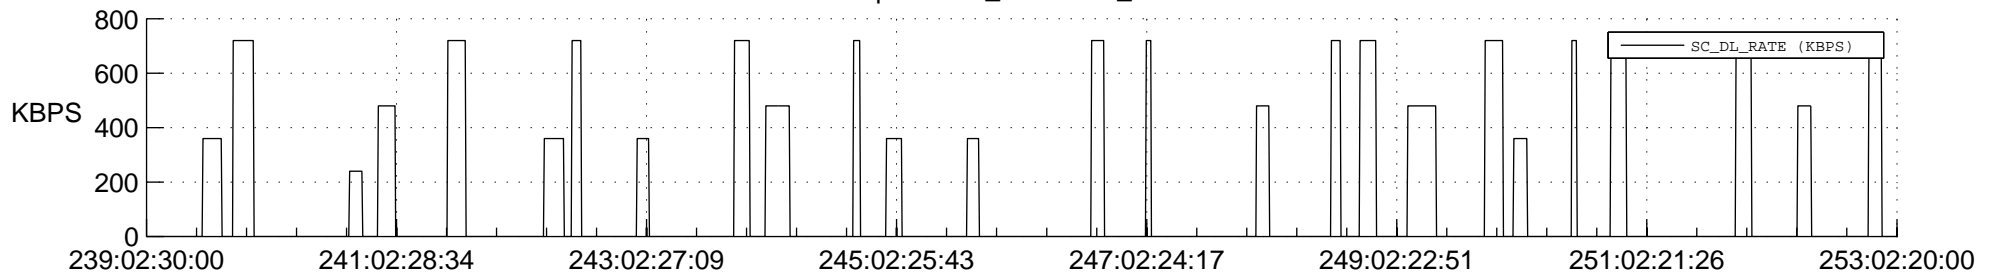

## Spacecraft\_DownLink\_Rate

Ground Time (2020:239:02:30:00.000 -2020:253:02:20:00.000)