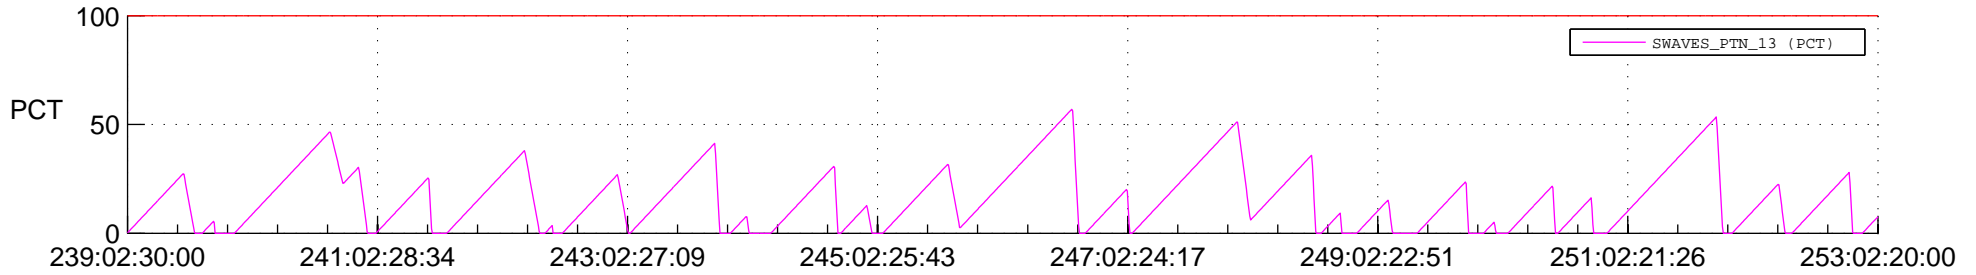

## SWAVES\_Percent\_Full\_Prediction

## Spacecraft\_DownLink\_Rate

Ground Time (2020:239:02:30:00.000 -2020:253:02:20:00.000)