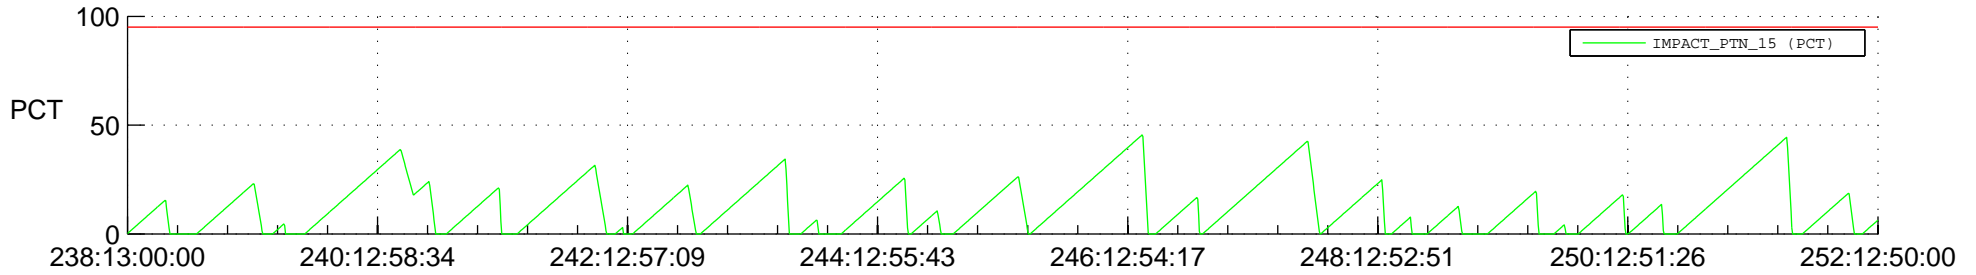

STEREO AHEAD SSR PCT Full Prediction

SWAVES_Percent_Full_Prediction

IMPACT_Percent_Full_Prediction

PLASTIC_Percent_Full_Prediction

Spacecraft_DownLink_Rate

Ground Time (2020:238:13:00:00.000 -2020:252:12:50:00.000)