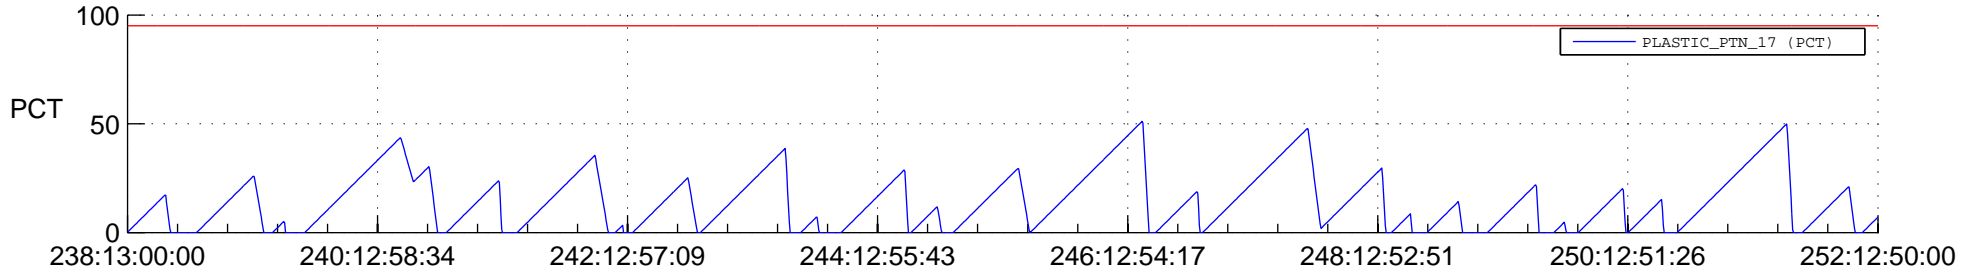

STEREO AHEAD SSR PCT Full Prediction

SWAVES_Percent_Full_Prediction

IMPACT_Percent_Full_Prediction

PLASTIC_Percent_Full_Prediction

Spacecraft_DownLink_Rate

Ground Time (2020:238:13:00:00.000 -2020:252:12:50:00.000)