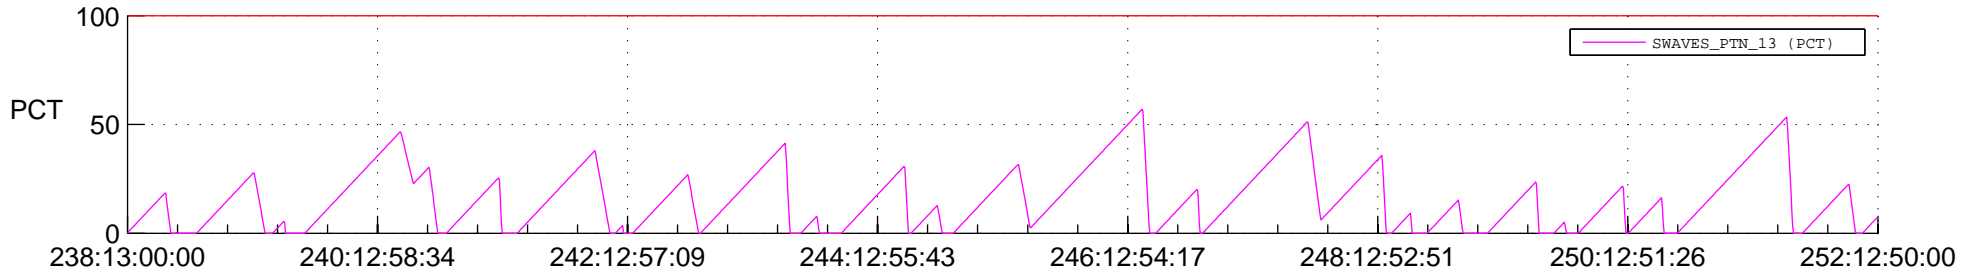

STEREO AHEAD SSR PCT Full Prediction

SWAVES_Percent_Full_Prediction

IMPACT_Percent_Full_Prediction

PLASTIC_Percent_Full_Prediction

Spacecraft_DownLink_Rate

Ground Time (2020:238:13:00:00.000 -2020:252:12:50:00.000)