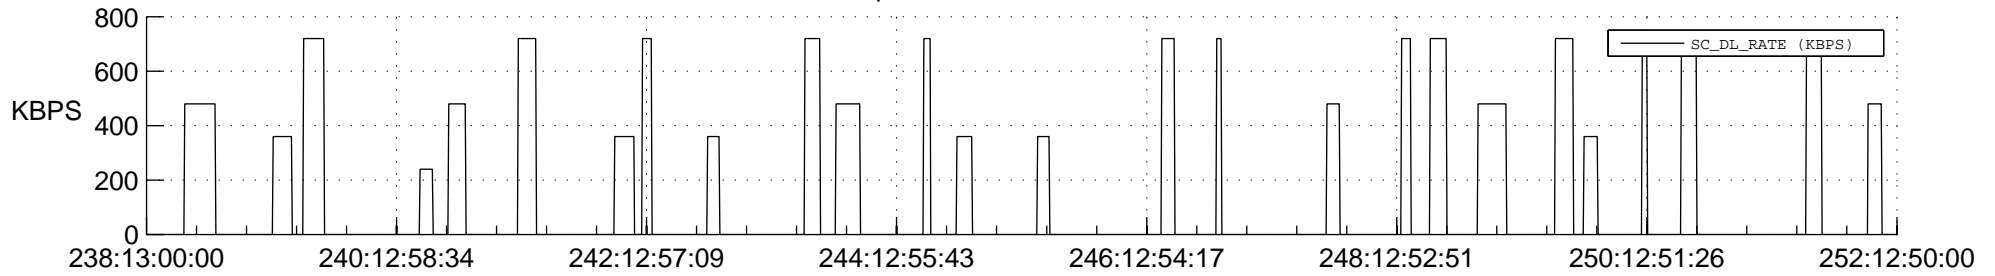

STEREO AHEAD SSR PCT Full Prediction

SWAVES_Percent_Full_Prediction

IMPACT_Percent_Full_Prediction

PLASTIC_Percent_Full_Prediction

Spacecraft_DownLink_Rate

Ground Time (2020:238:13:00:00.000 -2020:252:12:50:00.000)