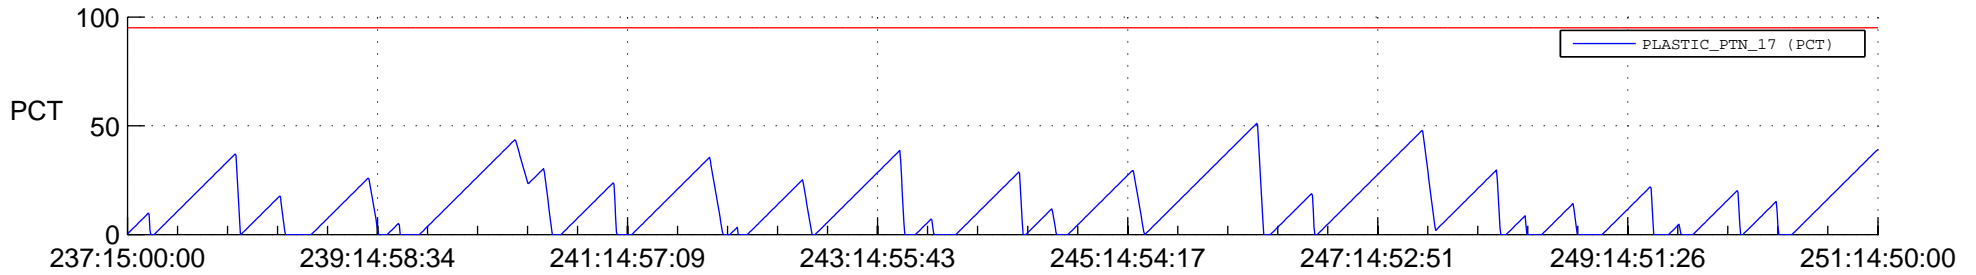

STEREO AHEAD SSR PCT Full Prediction

SWAVES_Percent_Full_Prediction

IMPACT_Percent_Full_Prediction

PLASTIC_Percent_Full_Prediction

Spacecraft_DownLink_Rate