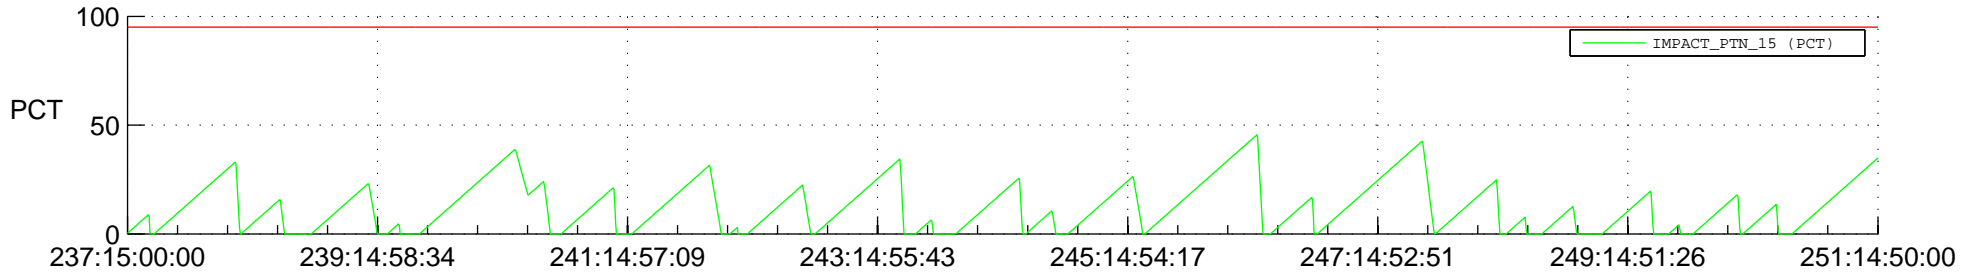

STEREO AHEAD SSR PCT Full Prediction

SWAVES_Percent_Full_Prediction

IMPACT_Percent_Full_Prediction

PLASTIC_Percent_Full_Prediction

Spacecraft_DownLink_Rate