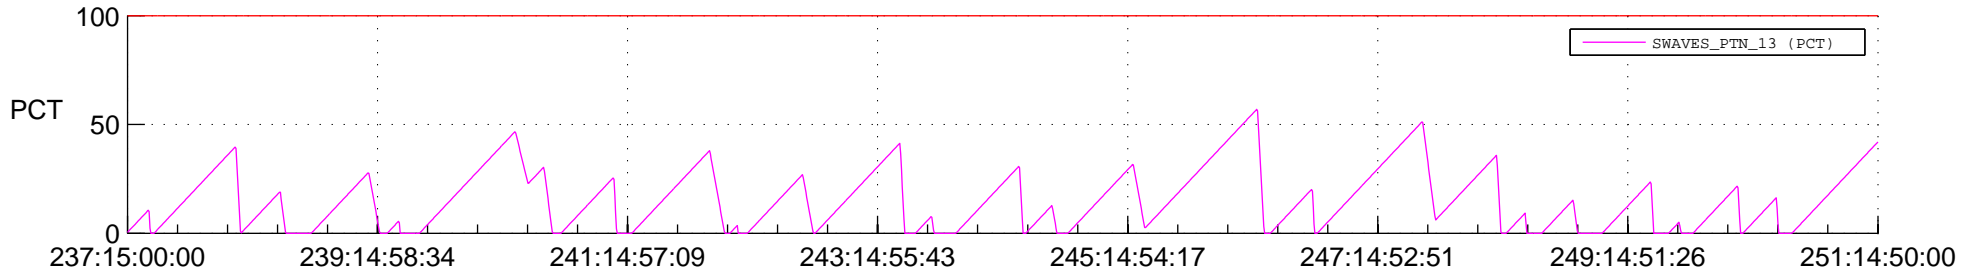

STEREO AHEAD SSR PCT Full Prediction

SWAVES_Percent_Full_Prediction

IMPACT_Percent_Full_Prediction

PLASTIC_Percent_Full_Prediction

Spacecraft_DownLink_Rate