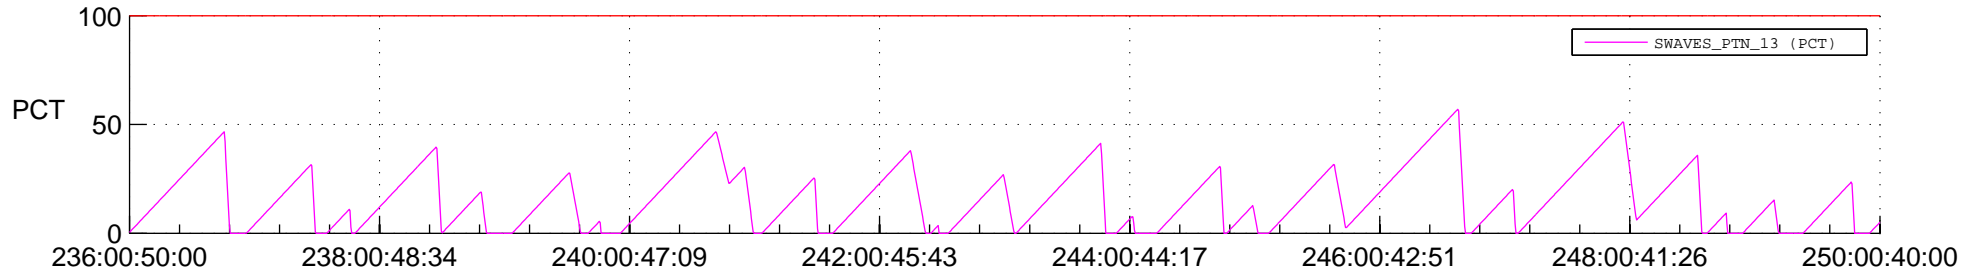

STEREO AHEAD SSR PCT Full Prediction

SWAVES_Percent_Full_Prediction

IMPACT_Percent_Full_Prediction

PLASTIC_Percent_Full_Prediction

Spacecraft_DownLink_Rate

Ground Time (2020:236:00:50:00.000 -2020:250:00:40:00.000)