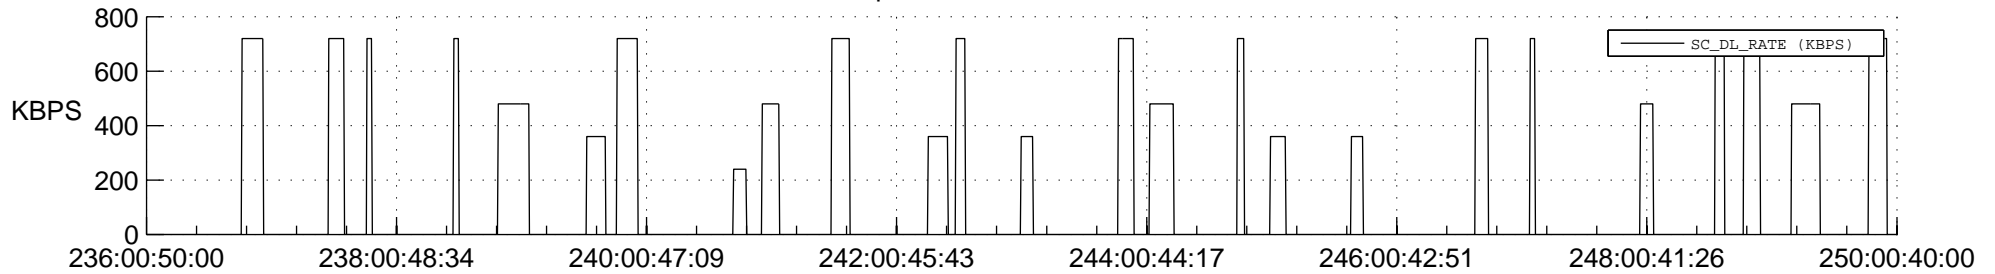

STEREO AHEAD SSR PCT Full Prediction

SWAVES_Percent_Full_Prediction

IMPACT_Percent_Full_Prediction

PLASTIC_Percent_Full_Prediction

Spacecraft_DownLink_Rate

Ground Time (2020:236:00:50:00.000 -2020:250:00:40:00.000)