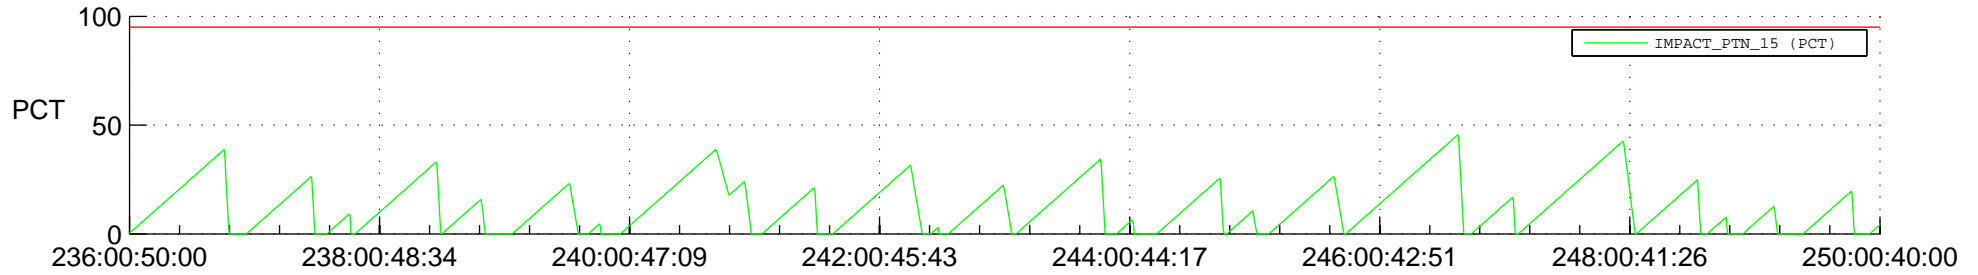

STEREO AHEAD SSR PCT Full Prediction

SWAVES_Percent_Full_Prediction

IMPACT_Percent_Full_Prediction

PLASTIC_Percent_Full_Prediction

Spacecraft_DownLink_Rate

Ground Time (2020:236:00:50:00.000 -2020:250:00:40:00.000)