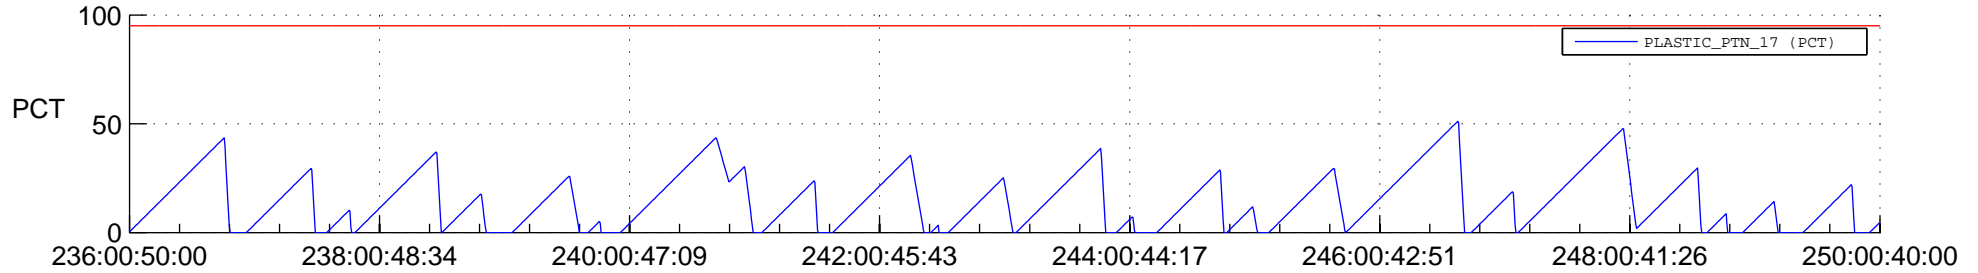

STEREO AHEAD SSR PCT Full Prediction

SWAVES_Percent_Full_Prediction

IMPACT_Percent_Full_Prediction

PLASTIC_Percent_Full_Prediction

Spacecraft_DownLink_Rate

Ground Time (2020:236:00:50:00.000 -2020:250:00:40:00.000)