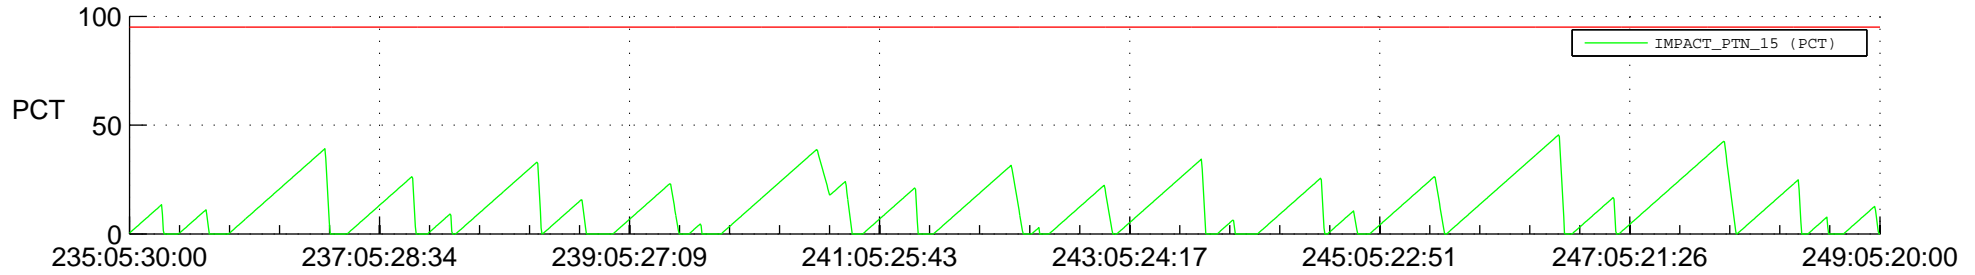

STEREO AHEAD SSR PCT Full Prediction

SWAVES_Percent_Full_Prediction

IMPACT_Percent_Full_Prediction

PLASTIC_Percent_Full_Prediction

Spacecraft_DownLink_Rate