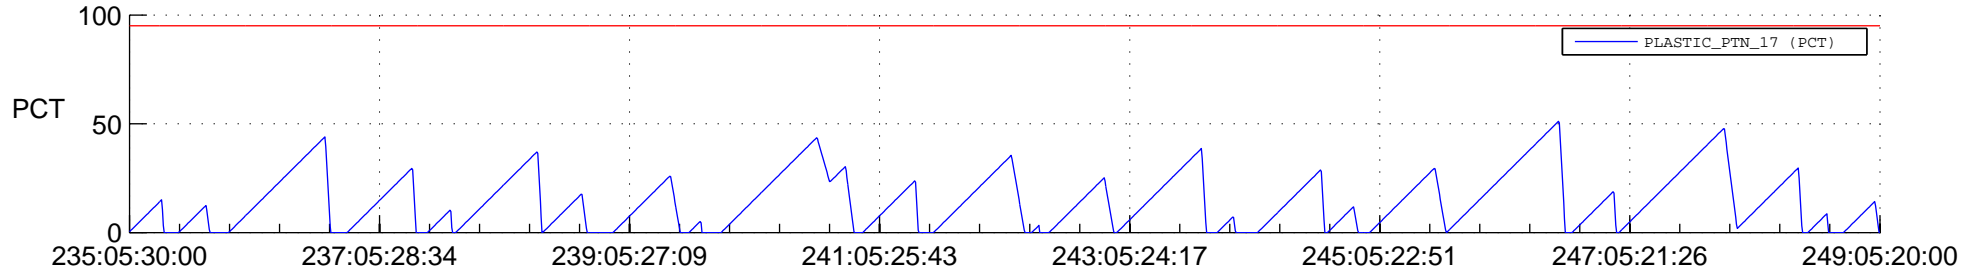

STEREO AHEAD SSR PCT Full Prediction

SWAVES_Percent_Full_Prediction

IMPACT_Percent_Full_Prediction

PLASTIC_Percent_Full_Prediction

Spacecraft_DownLink_Rate