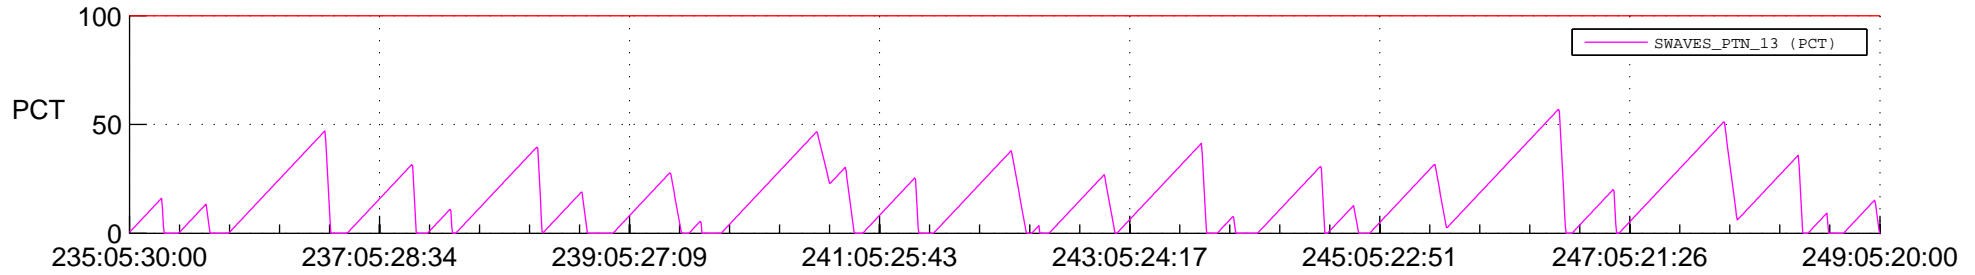

STEREO AHEAD SSR PCT Full Prediction

SWAVES_Percent_Full_Prediction

IMPACT_Percent_Full_Prediction

PLASTIC_Percent_Full_Prediction

Spacecraft_DownLink_Rate