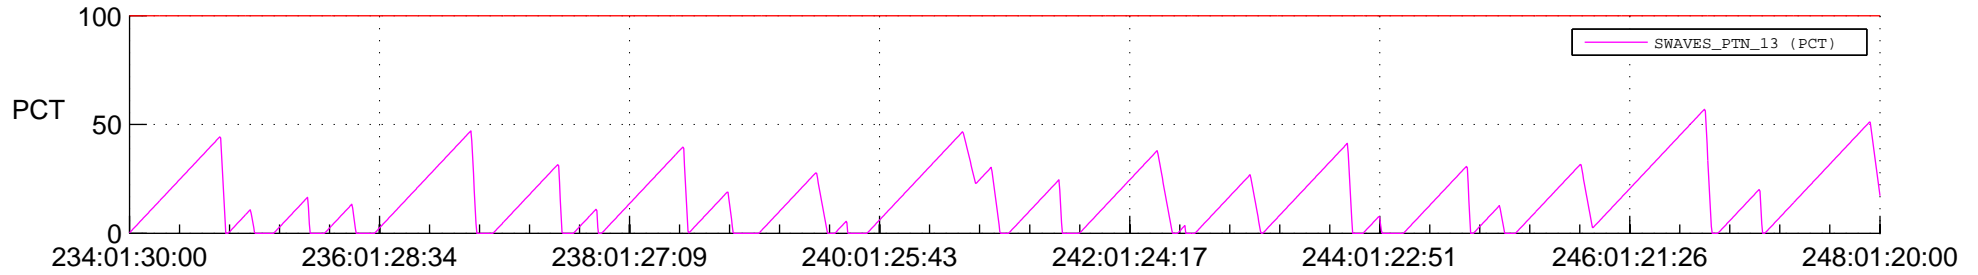

STEREO AHEAD SSR PCT Full Prediction

SWAVES_Percent_Full_Prediction

IMPACT_Percent_Full_Prediction

PLASTIC_Percent_Full_Prediction

Spacecraft_DownLink_Rate

Ground Time (2020:234:01:30:00.000 -2020:248:01:20:00.000)