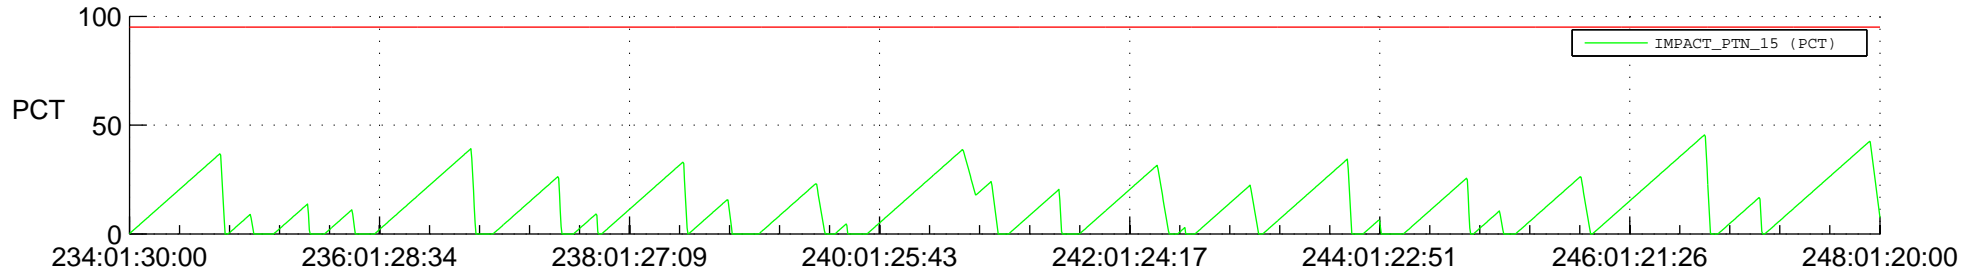

STEREO AHEAD SSR PCT Full Prediction

SWAVES_Percent_Full_Prediction

IMPACT_Percent_Full_Prediction

PLASTIC_Percent_Full_Prediction

Spacecraft_DownLink_Rate

Ground Time (2020:234:01:30:00.000 -2020:248:01:20:00.000)