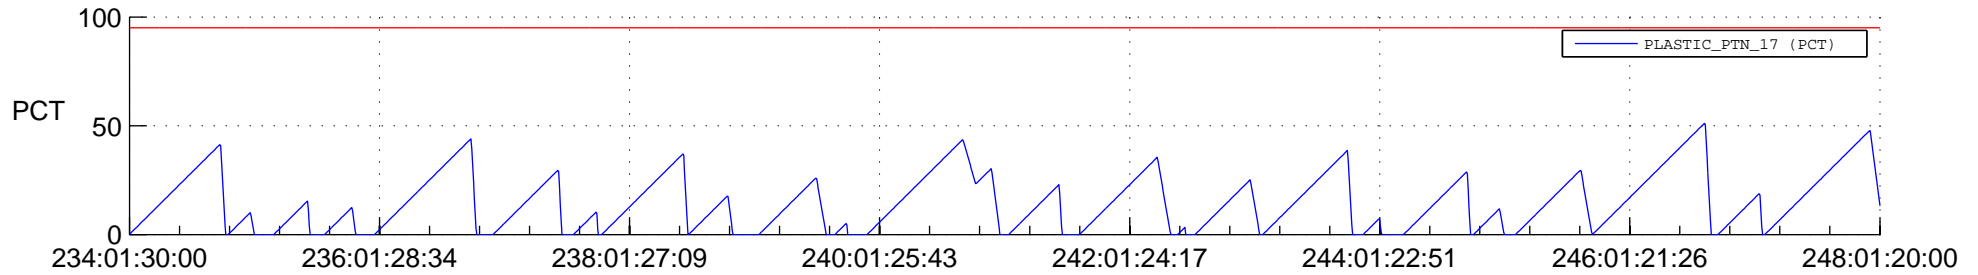

STEREO AHEAD SSR PCT Full Prediction

SWAVES_Percent_Full_Prediction

IMPACT_Percent_Full_Prediction

PLASTIC_Percent_Full_Prediction

Spacecraft_DownLink_Rate

Ground Time (2020:234:01:30:00.000 -2020:248:01:20:00.000)