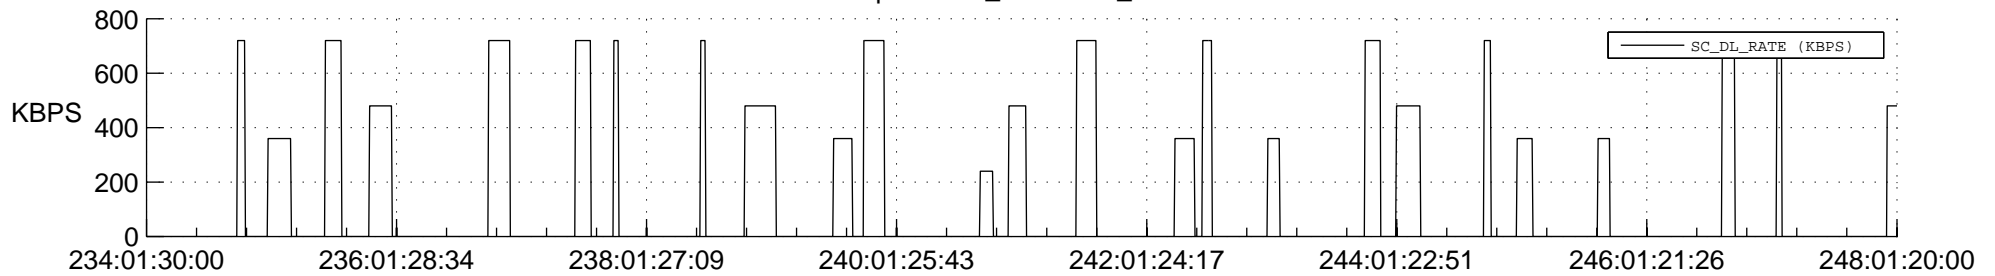

STEREO AHEAD SSR PCT Full Prediction

SWAVES_Percent_Full_Prediction

IMPACT_Percent_Full_Prediction

PLASTIC_Percent_Full_Prediction

Spacecraft_DownLink_Rate

Ground Time (2020:234:01:30:00.000 -2020:248:01:20:00.000)