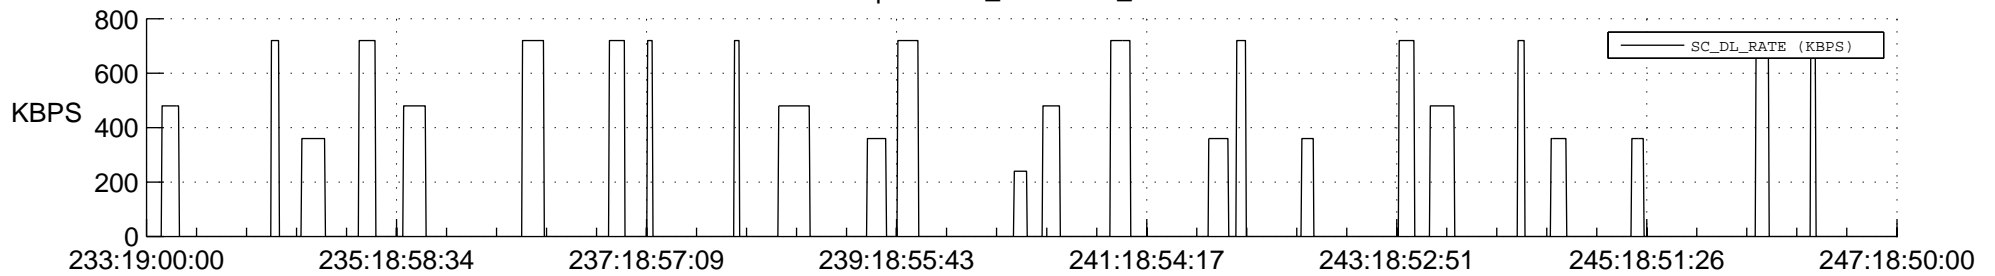

## Spacecraft\_DownLink\_Rate

Ground Time (2020:233:19:00:00.000 -2020:247:18:50:00.000)