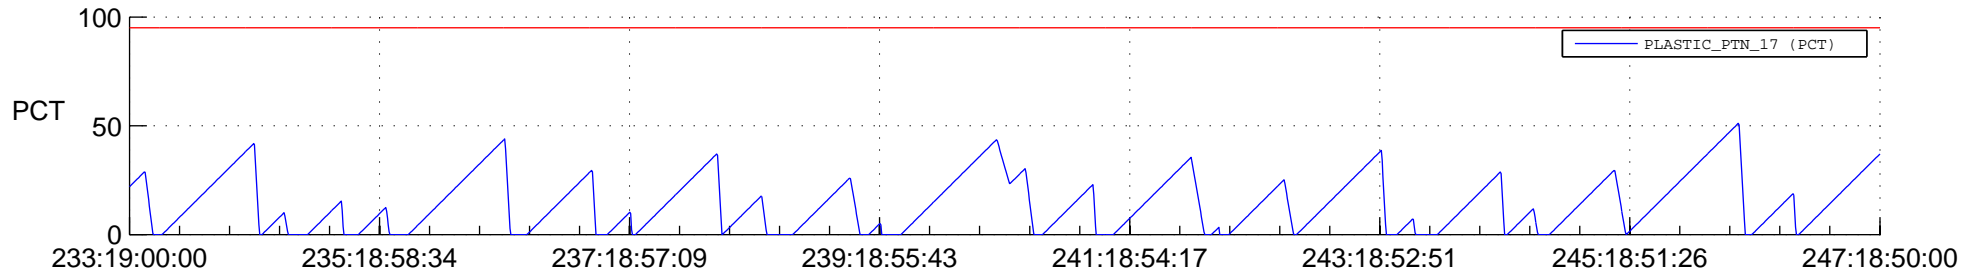

# STEREO AHEAD SSR PCT Full Prediction

## SWAVES\_Percent\_Full\_Prediction

## Spacecraft\_DownLink\_Rate

Ground Time (2020:233:19:00:00.000 -2020:247:18:50:00.000)