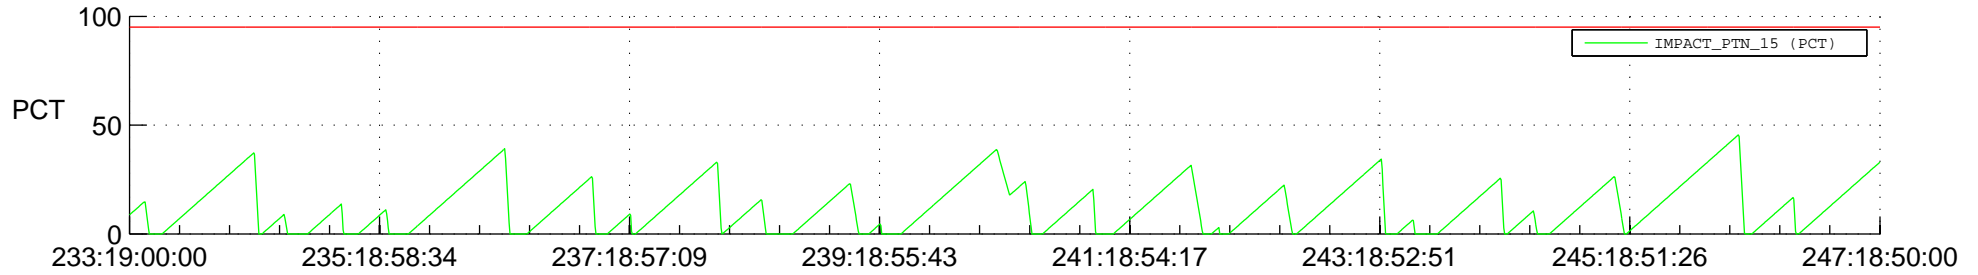

IMPACT_Percent_Full_Prediction