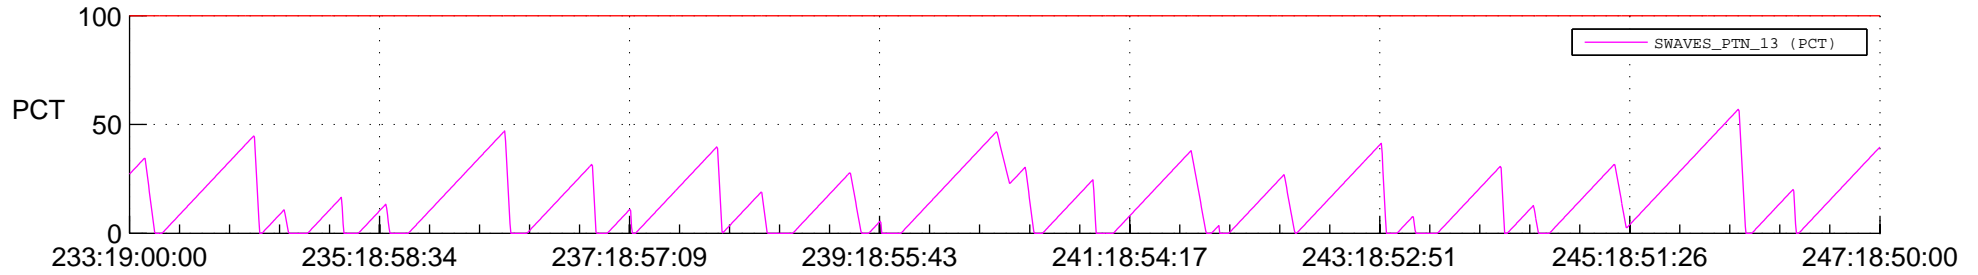

## SWAVES\_Percent\_Full\_Prediction

## Spacecraft\_DownLink\_Rate

Ground Time (2020:233:19:00:00.000 -2020:247:18:50:00.000)