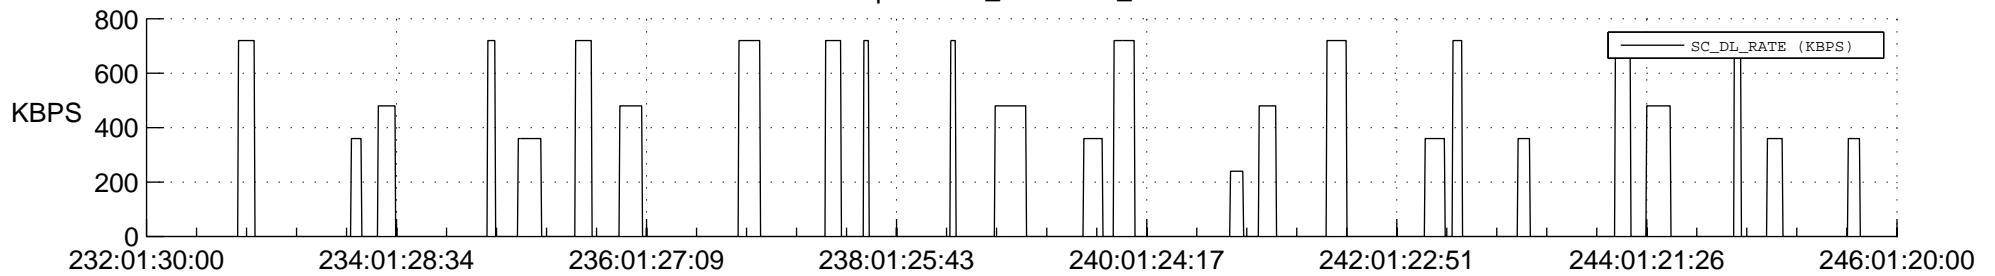

## Spacecraft\_DownLink\_Rate

Ground Time (2020:232:01:30:00.000 -2020:246:01:20:00.000)