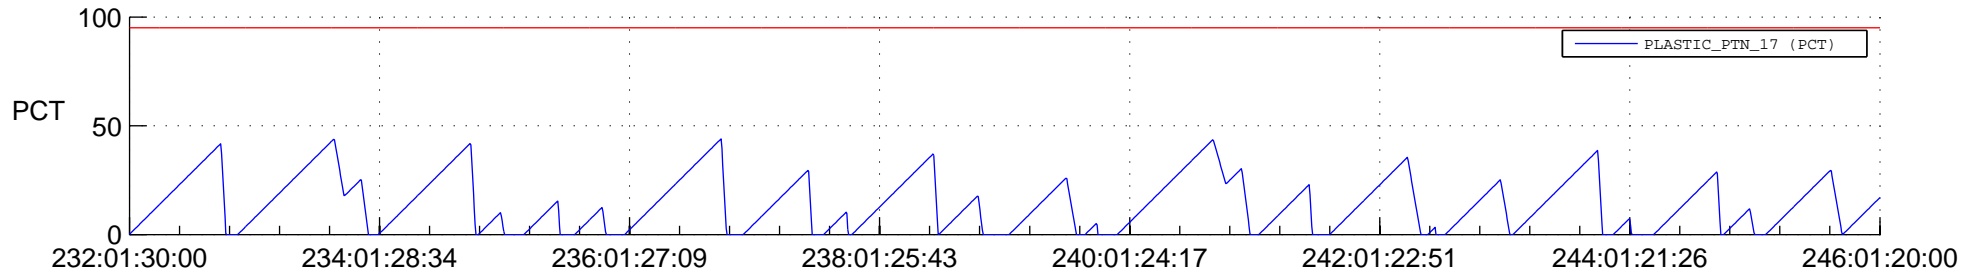

# STEREO AHEAD SSR PCT Full Prediction

## SWAVES\_Percent\_Full\_Prediction

## Spacecraft\_DownLink\_Rate

Ground Time (2020:232:01:30:00.000 -2020:246:01:20:00.000)