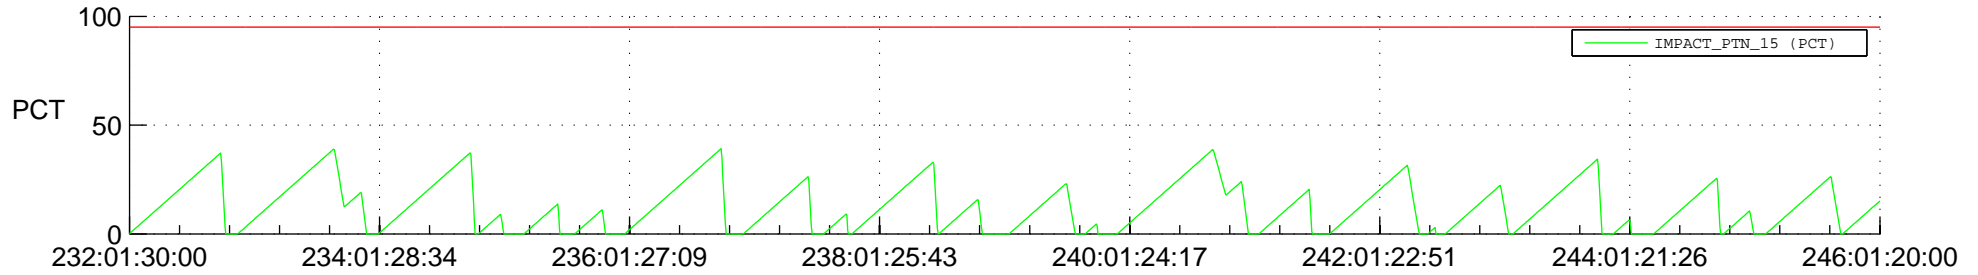

IMPACT_Percent_Full_Prediction