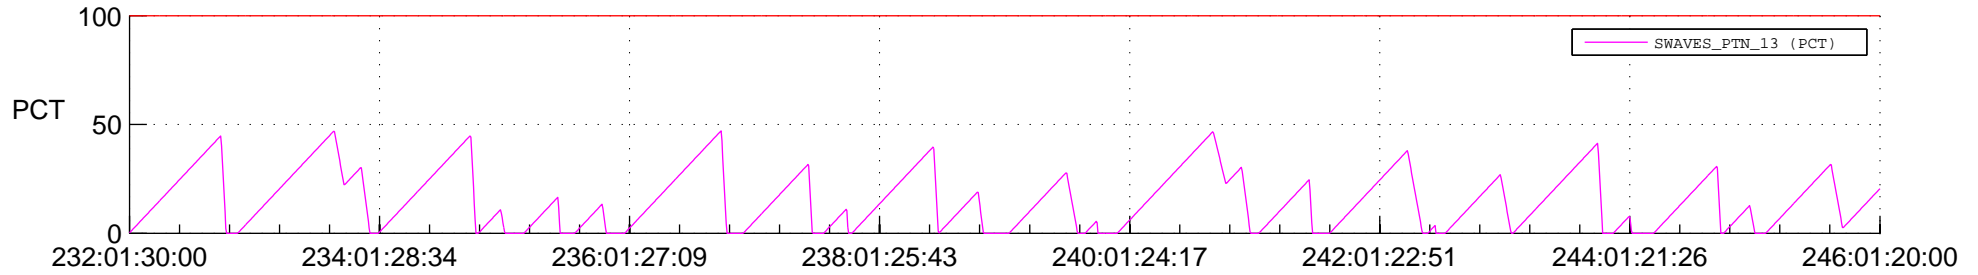

## SWAVES\_Percent\_Full\_Prediction

## Spacecraft\_DownLink\_Rate

Ground Time (2020:232:01:30:00.000 -2020:246:01:20:00.000)