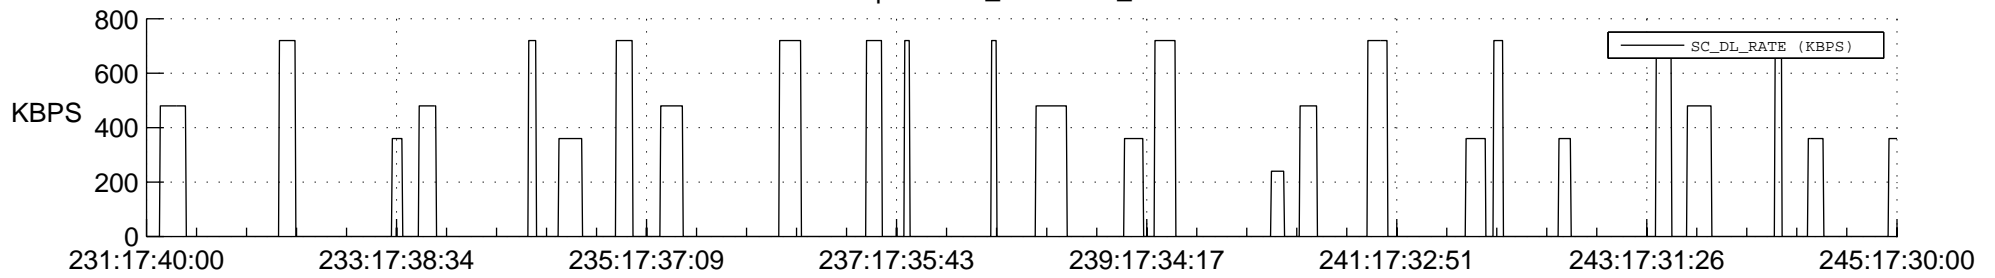

STEREO AHEAD SSR PCT Full Prediction

SWAVES_Percent_Full_Prediction

IMPACT_Percent_Full_Prediction

PLASTIC_Percent_Full_Prediction

Spacecraft_DownLink_Rate

Ground Time (2020:231:17:40:00.000 -2020:245:17:30:00.000)