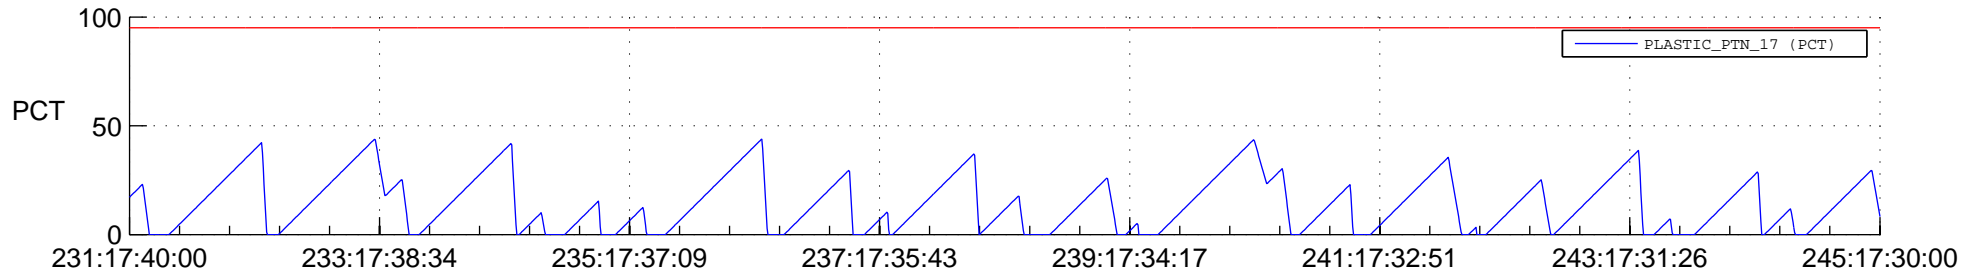

STEREO AHEAD SSR PCT Full Prediction

SWAVES_Percent_Full_Prediction

IMPACT_Percent_Full_Prediction

PLASTIC_Percent_Full_Prediction

Spacecraft_DownLink_Rate

Ground Time (2020:231:17:40:00.000 -2020:245:17:30:00.000)