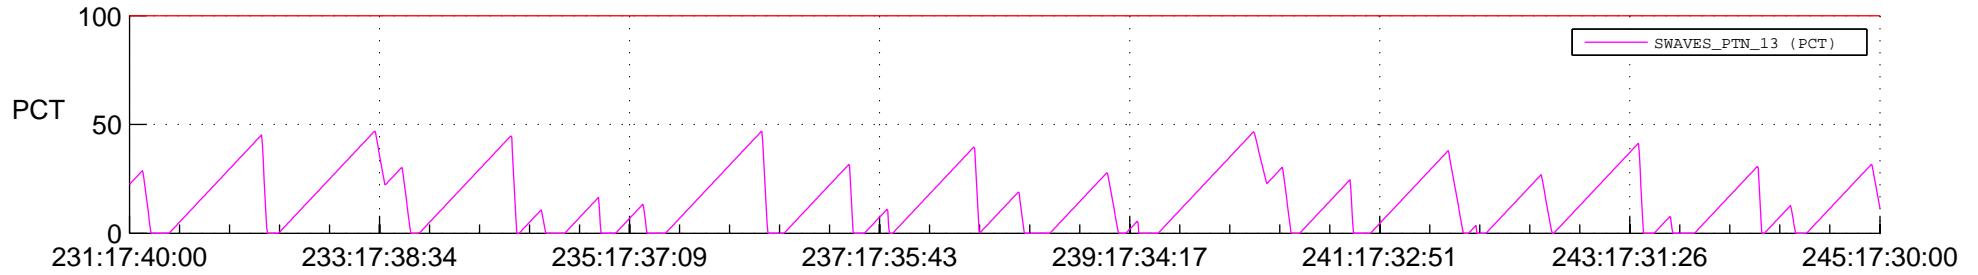

STEREO AHEAD SSR PCT Full Prediction

SWAVES_Percent_Full_Prediction

IMPACT_Percent_Full_Prediction

PLASTIC_Percent_Full_Prediction

Spacecraft_DownLink_Rate

Ground Time (2020:231:17:40:00.000 -2020:245:17:30:00.000)