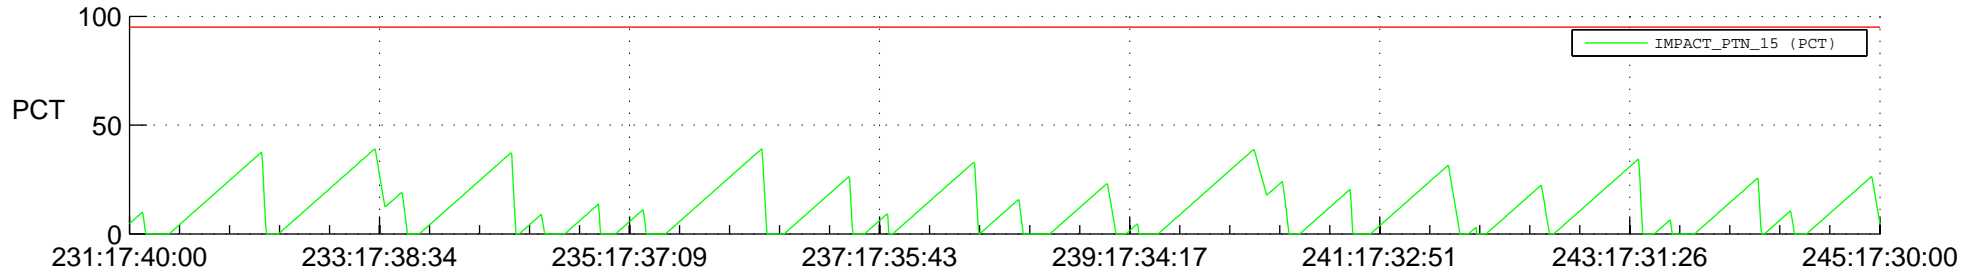

STEREO AHEAD SSR PCT Full Prediction

SWAVES_Percent_Full_Prediction

IMPACT_Percent_Full_Prediction

PLASTIC_Percent_Full_Prediction

Spacecraft_DownLink_Rate

Ground Time (2020:231:17:40:00.000 -2020:245:17:30:00.000)