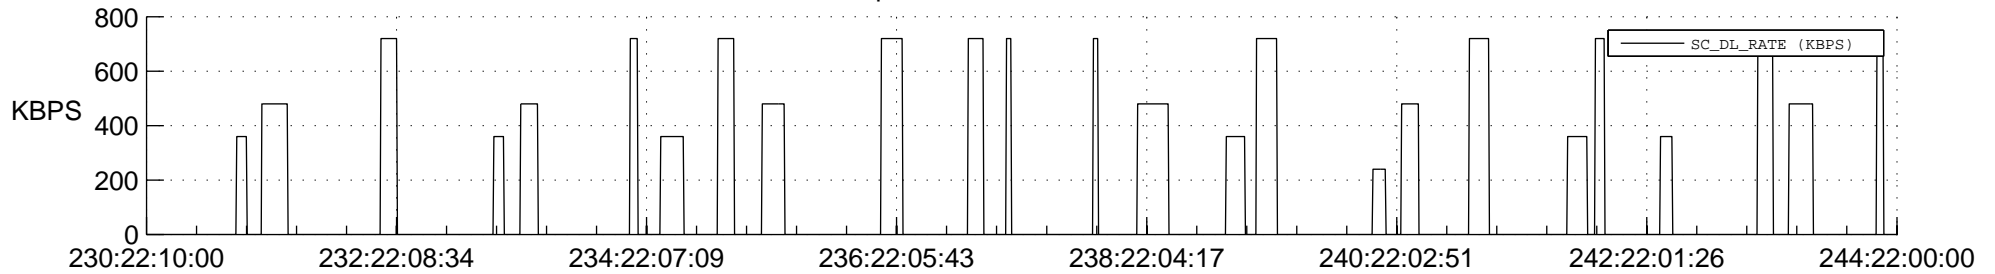

STEREO AHEAD SSR PCT Full Prediction

SWAVES_Percent_Full_Prediction

IMPACT_Percent_Full_Prediction

PLASTIC_Percent_Full_Prediction

Spacecraft_DownLink_Rate

Ground Time (2020:230:22:10:00.000 -2020:244:22:00:00.000)