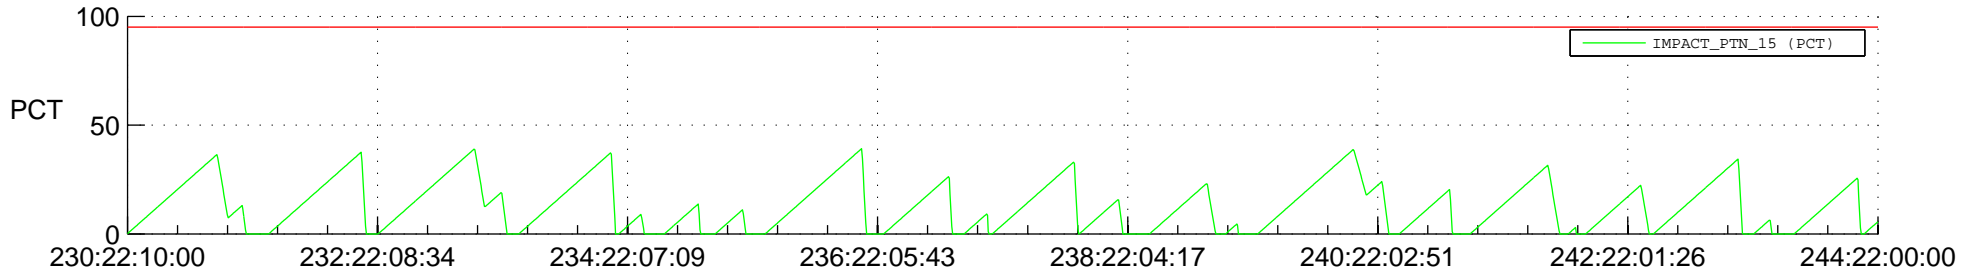

STEREO AHEAD SSR PCT Full Prediction

SWAVES_Percent_Full_Prediction

IMPACT_Percent_Full_Prediction

PLASTIC_Percent_Full_Prediction

Spacecraft_DownLink_Rate

Ground Time (2020:230:22:10:00.000 -2020:244:22:00:00.000)