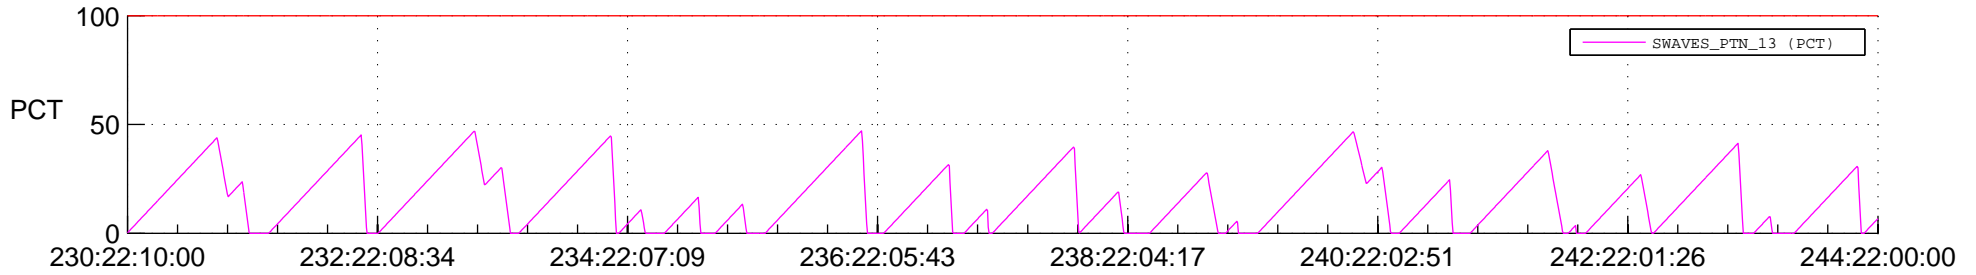

STEREO AHEAD SSR PCT Full Prediction

SWAVES_Percent_Full_Prediction

IMPACT_Percent_Full_Prediction

PLASTIC_Percent_Full_Prediction

Spacecraft_DownLink_Rate

Ground Time (2020:230:22:10:00.000 -2020:244:22:00:00.000)