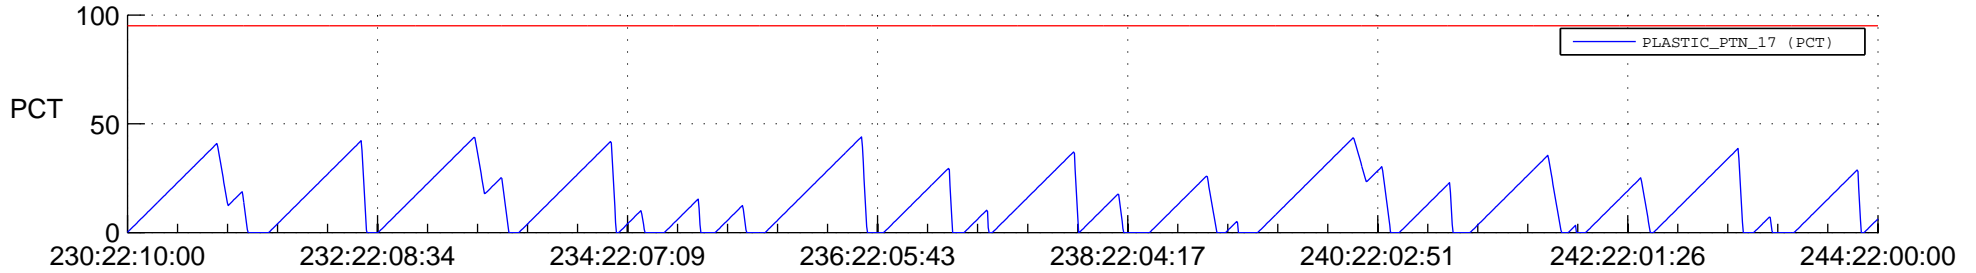

STEREO AHEAD SSR PCT Full Prediction

SWAVES_Percent_Full_Prediction

IMPACT_Percent_Full_Prediction

PLASTIC_Percent_Full_Prediction

Spacecraft_DownLink_Rate

Ground Time (2020:230:22:10:00.000 -2020:244:22:00:00.000)