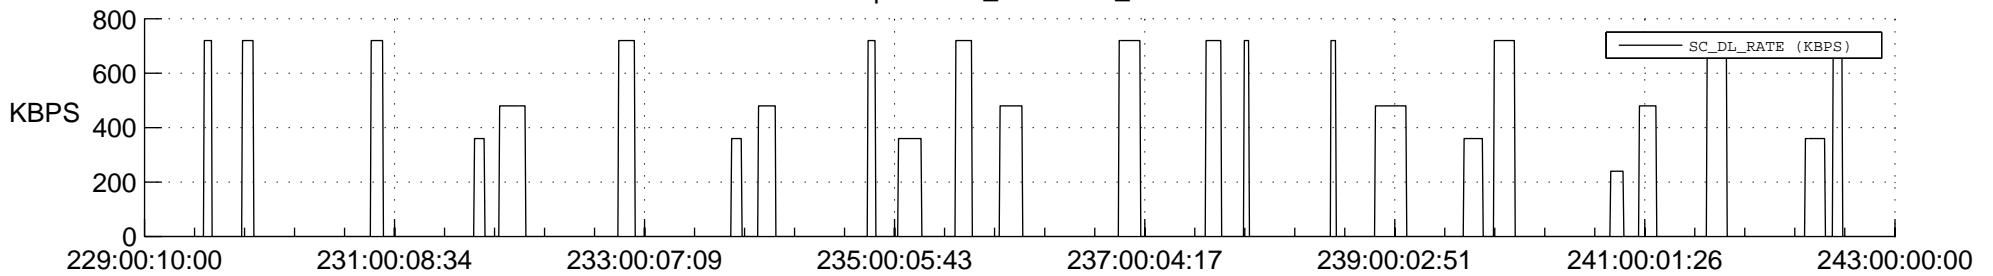

## Spacecraft\_DownLink\_Rate

Ground Time (2020:229:00:10:00.000 -2020:243:00:00:00.000)