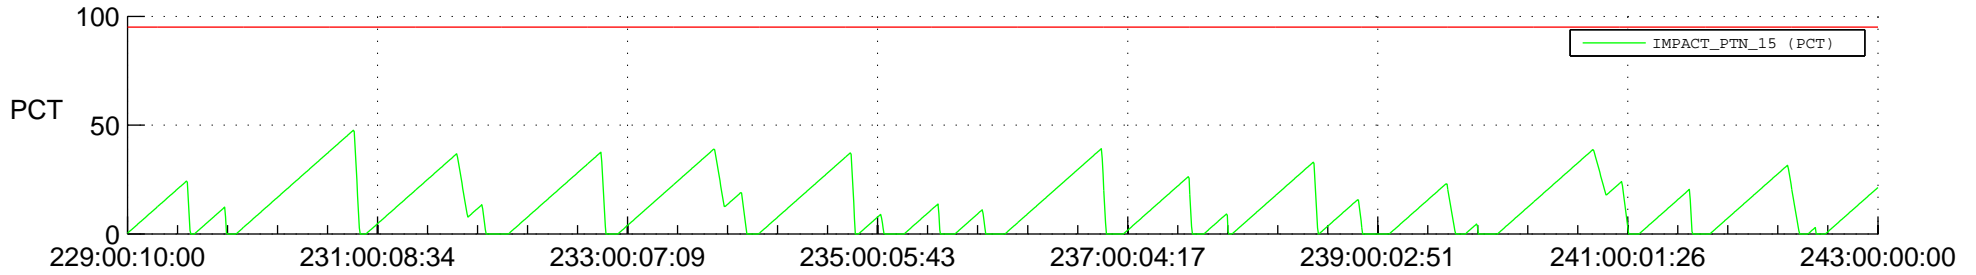

IMPACT_Percent_Full_Prediction