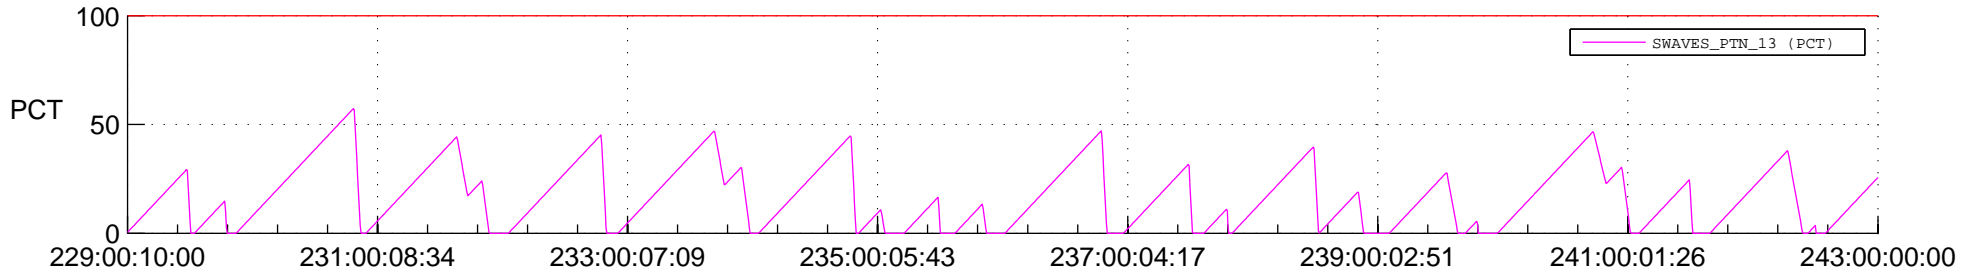

## SWAVES\_Percent\_Full\_Prediction

## Spacecraft\_DownLink\_Rate

Ground Time (2020:229:00:10:00.000 -2020:243:00:00:00.000)