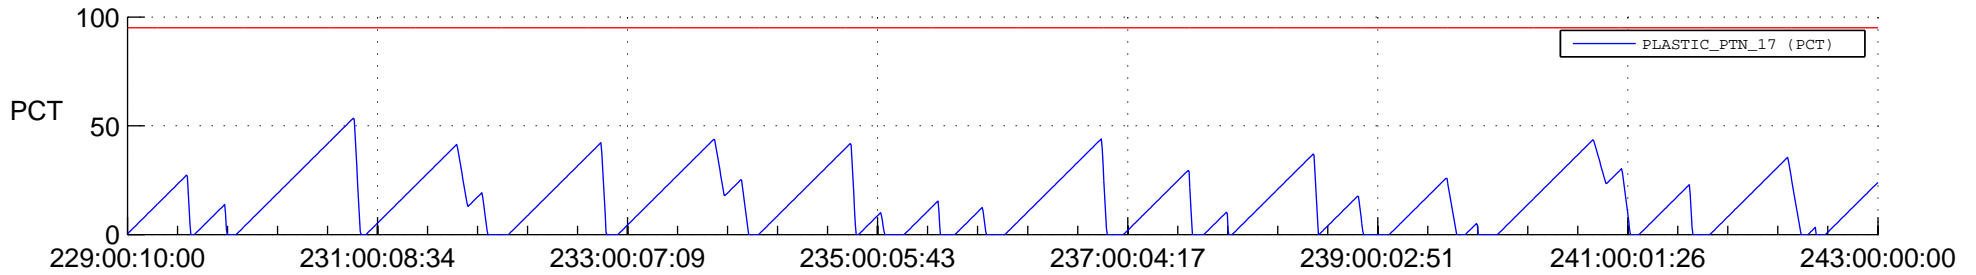

# STEREO AHEAD SSR PCT Full Prediction

## SWAVES\_Percent\_Full\_Prediction

## Spacecraft\_DownLink\_Rate

Ground Time (2020:229:00:10:00.000 -2020:243:00:00:00.000)