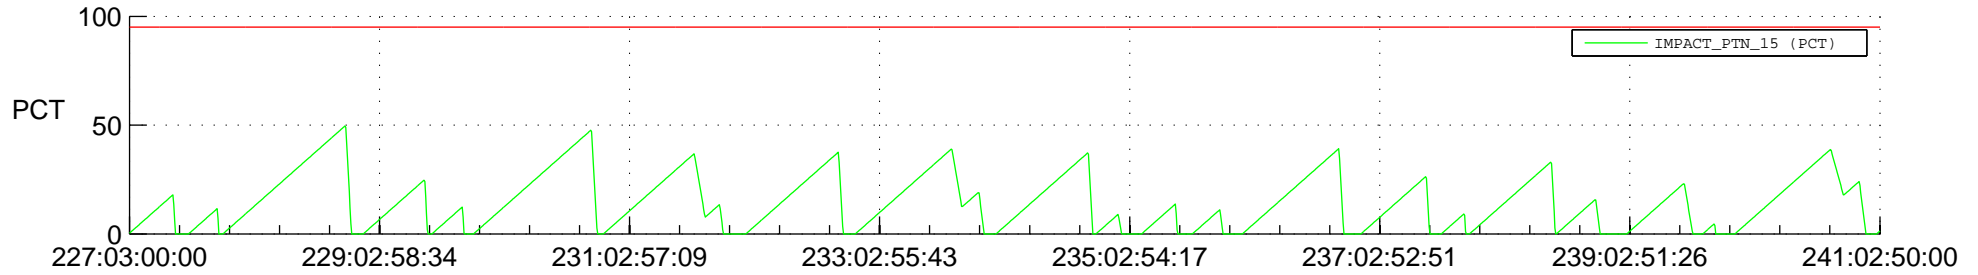

IMPACT_Percent_Full_Prediction