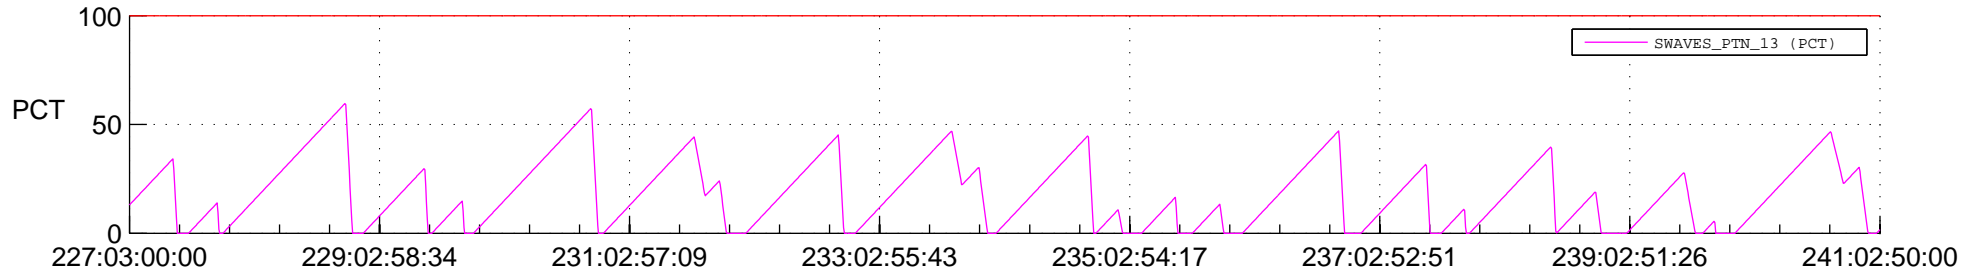

# STEREO AHEAD SSR PCT Full Prediction

## SWAVES\_Percent\_Full\_Prediction