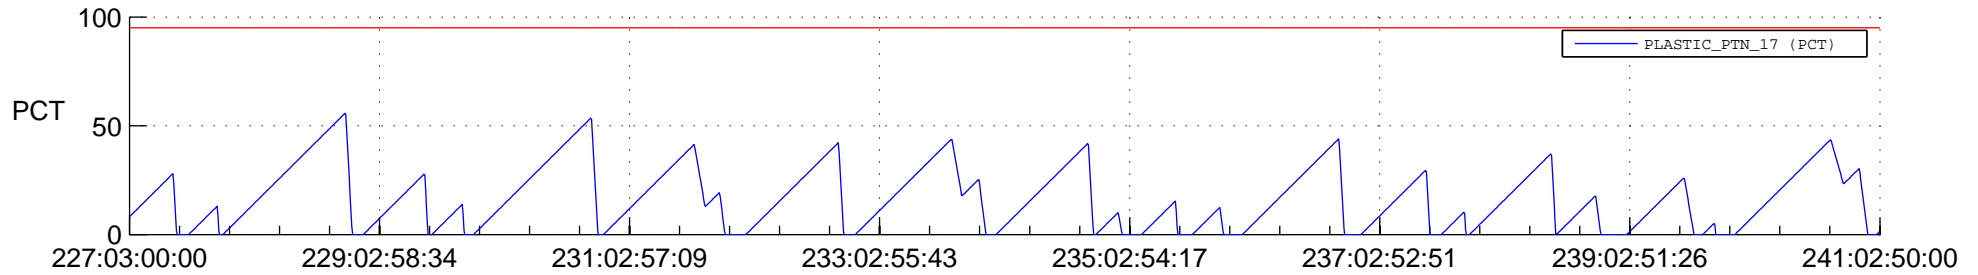

PLASTIC_Percent_Full_Prediction