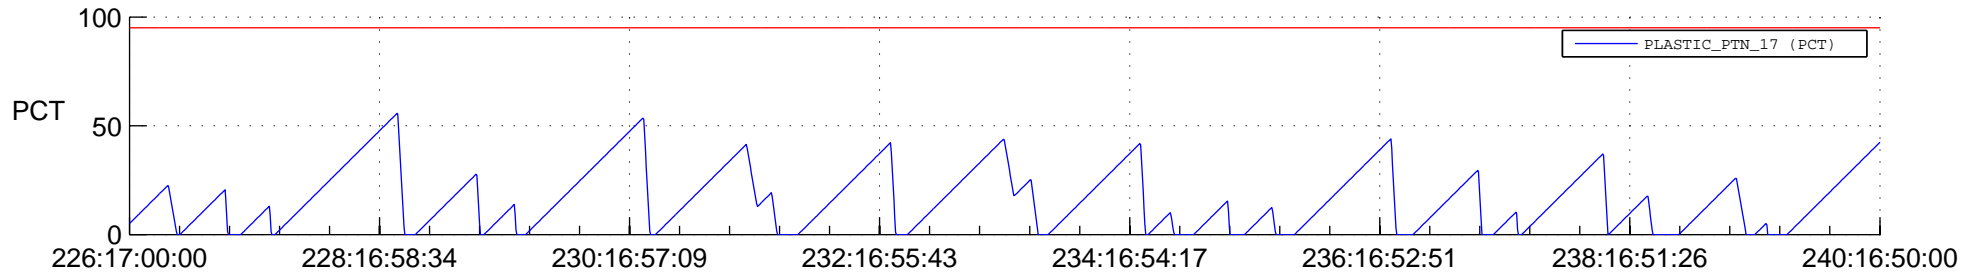

STEREO AHEAD SSR PCT Full Prediction

SWAVES_Percent_Full_Prediction

IMPACT_Percent_Full_Prediction

PLASTIC_Percent_Full_Prediction

Spacecraft_DownLink_Rate

Ground Time (2020:226:17:00:00.000 -2020:240:16:50:00.000)