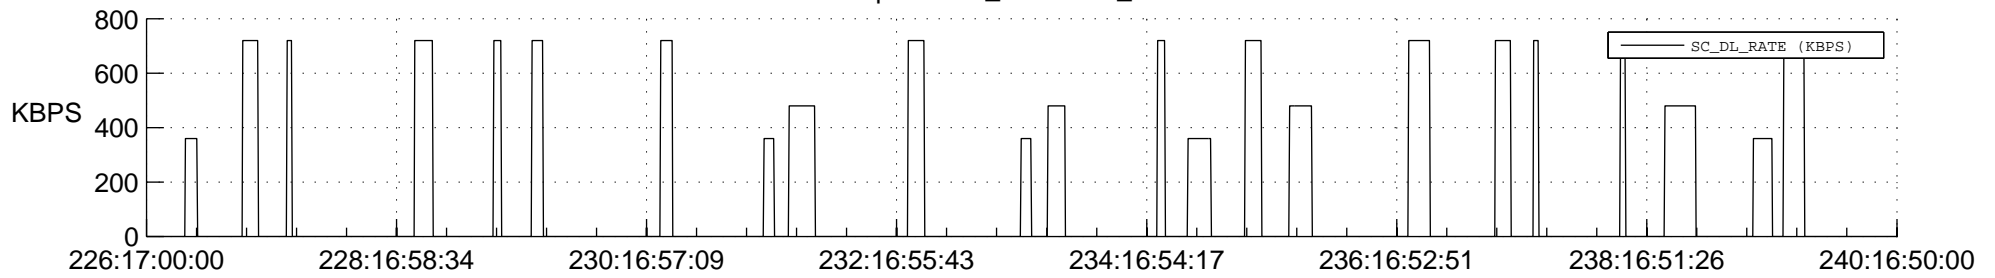

STEREO AHEAD SSR PCT Full Prediction

SWAVES_Percent_Full_Prediction

IMPACT_Percent_Full_Prediction

PLASTIC_Percent_Full_Prediction

Spacecraft_DownLink_Rate

Ground Time (2020:226:17:00:00.000 -2020:240:16:50:00.000)