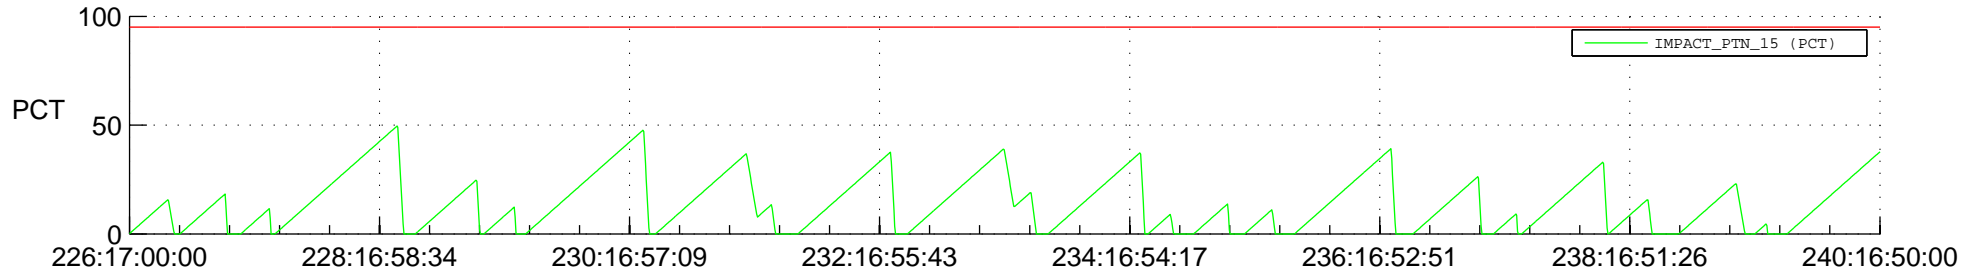

STEREO AHEAD SSR PCT Full Prediction

SWAVES_Percent_Full_Prediction

IMPACT_Percent_Full_Prediction

PLASTIC_Percent_Full_Prediction

Spacecraft_DownLink_Rate

Ground Time (2020:226:17:00:00.000 -2020:240:16:50:00.000)