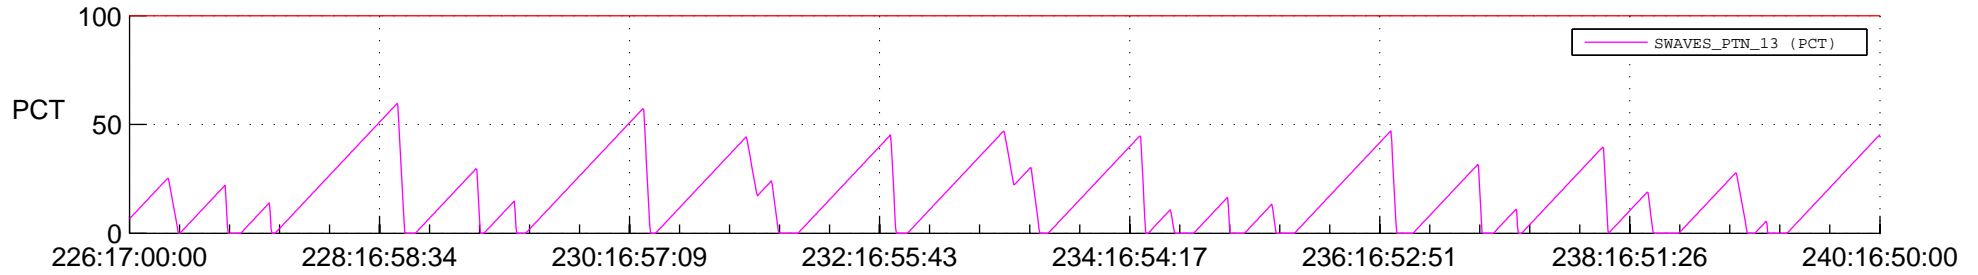

STEREO AHEAD SSR PCT Full Prediction

SWAVES_Percent_Full_Prediction

IMPACT_Percent_Full_Prediction

PLASTIC_Percent_Full_Prediction

Spacecraft_DownLink_Rate

Ground Time (2020:226:17:00:00.000 -2020:240:16:50:00.000)