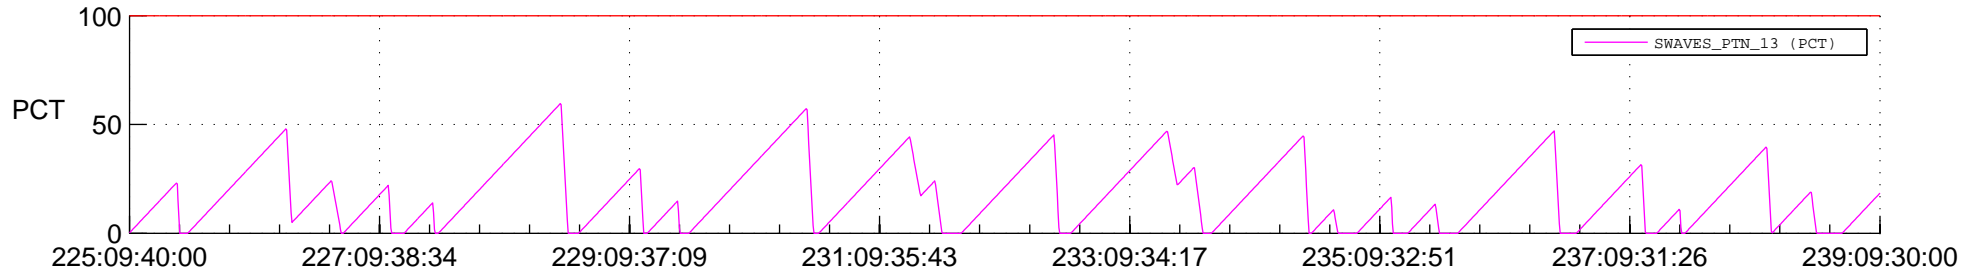

## SWAVES\_Percent\_Full\_Prediction

## Spacecraft\_DownLink\_Rate

Ground Time (2020:225:09:40:00.000 -2020:239:09:30:00.000)