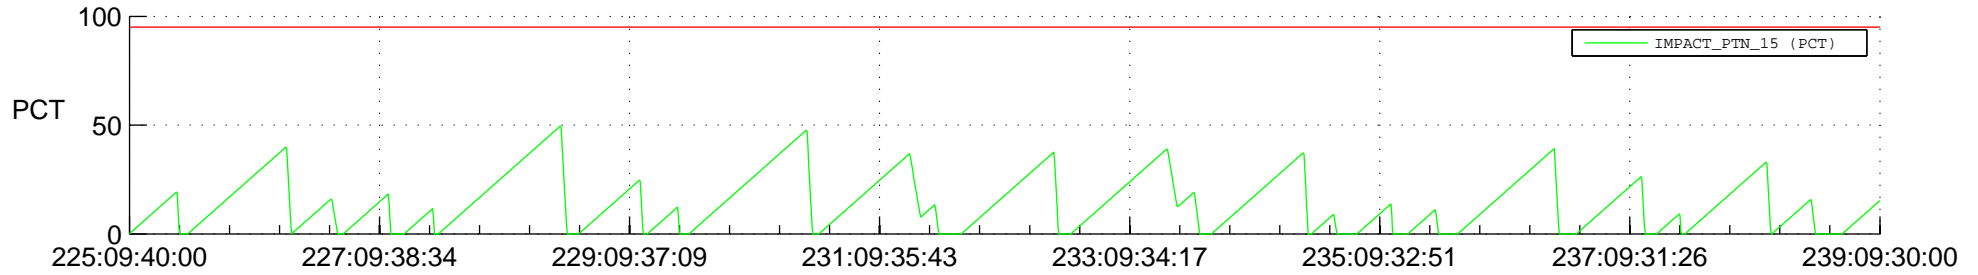

IMPACT_Percent_Full_Prediction