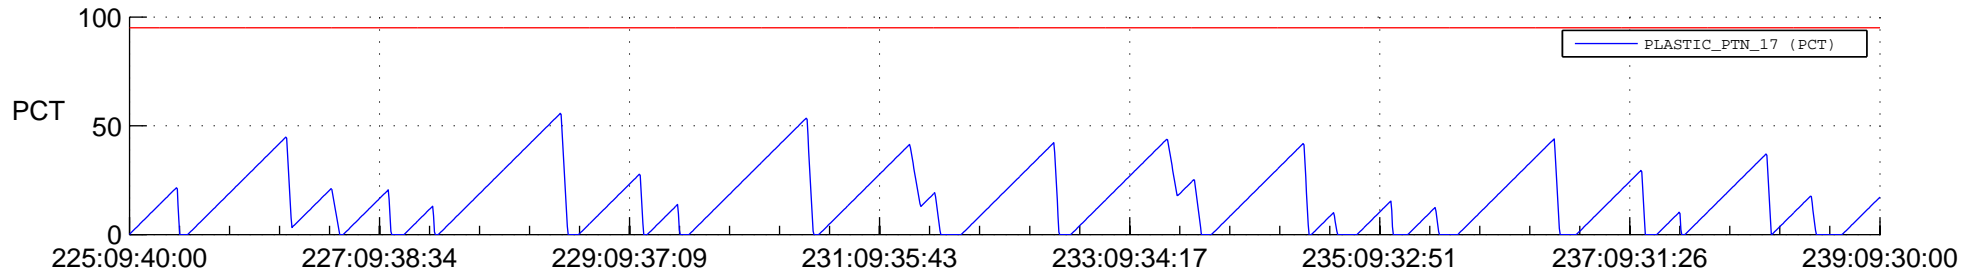

# STEREO AHEAD SSR PCT Full Prediction

## SWAVES\_Percent\_Full\_Prediction

## Spacecraft\_DownLink\_Rate

Ground Time (2020:225:09:40:00.000 -2020:239:09:30:00.000)