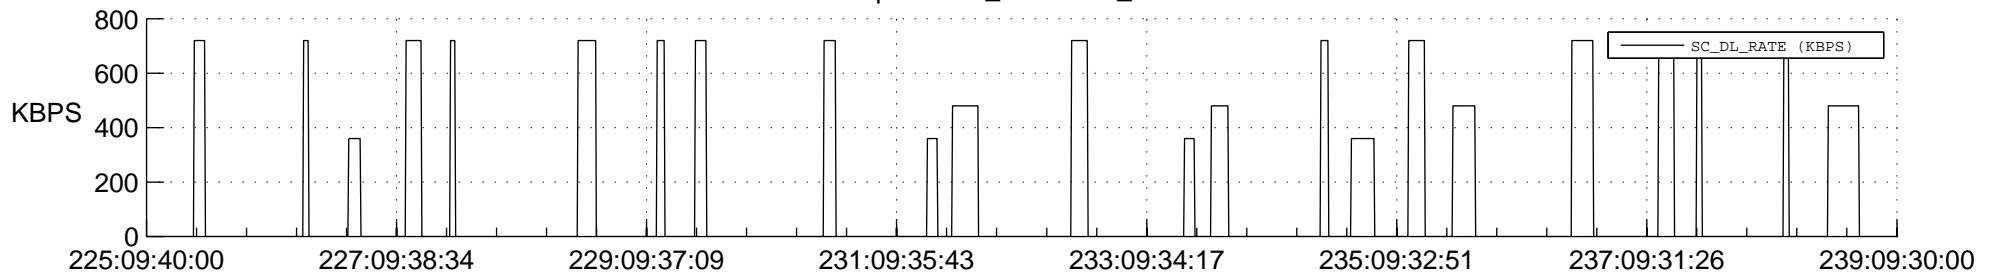

## Spacecraft\_DownLink\_Rate

Ground Time (2020:225:09:40:00.000 -2020:239:09:30:00.000)