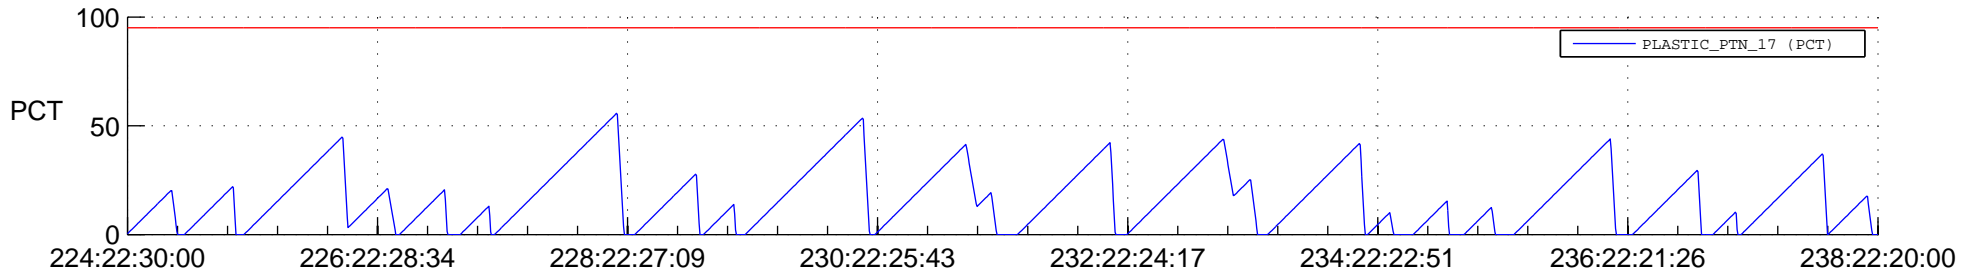

STEREO AHEAD SSR PCT Full Prediction

SWAVES_Percent_Full_Prediction

IMPACT_Percent_Full_Prediction

PLASTIC_Percent_Full_Prediction

Spacecraft_DownLink_Rate