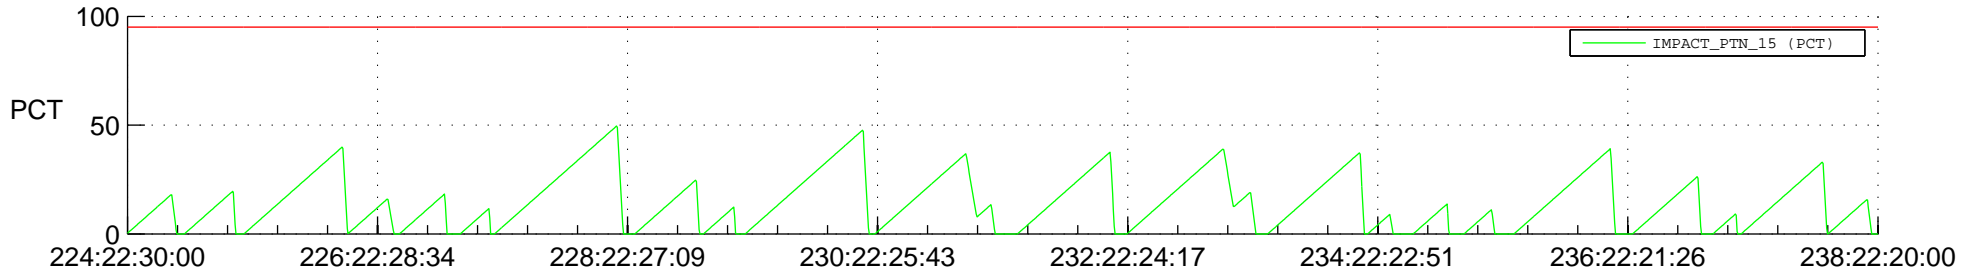

STEREO AHEAD SSR PCT Full Prediction

SWAVES_Percent_Full_Prediction

IMPACT_Percent_Full_Prediction

PLASTIC_Percent_Full_Prediction

Spacecraft_DownLink_Rate