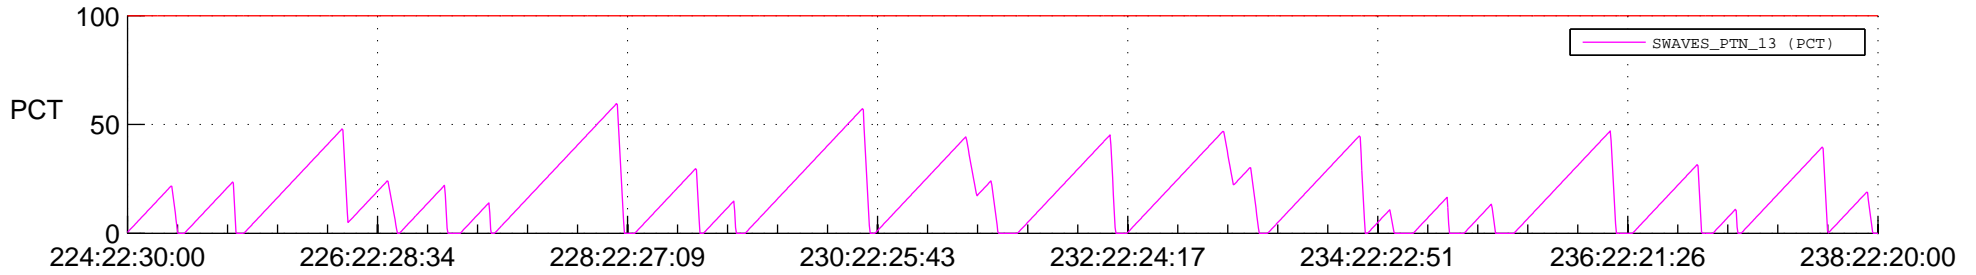

STEREO AHEAD SSR PCT Full Prediction

SWAVES_Percent_Full_Prediction

IMPACT_Percent_Full_Prediction

PLASTIC_Percent_Full_Prediction

Spacecraft_DownLink_Rate