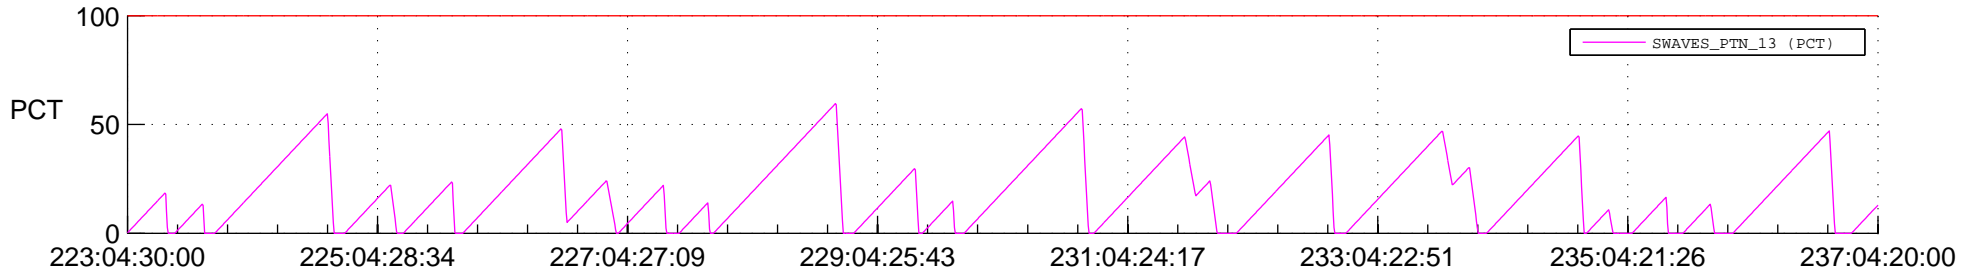

STEREO AHEAD SSR PCT Full Prediction

SWAVES_Percent_Full_Prediction

IMPACT_Percent_Full_Prediction

PLASTIC_Percent_Full_Prediction

Spacecraft_DownLink_Rate

Ground Time (2020:223:04:30:00.000 -2020:237:04:20:00.000)