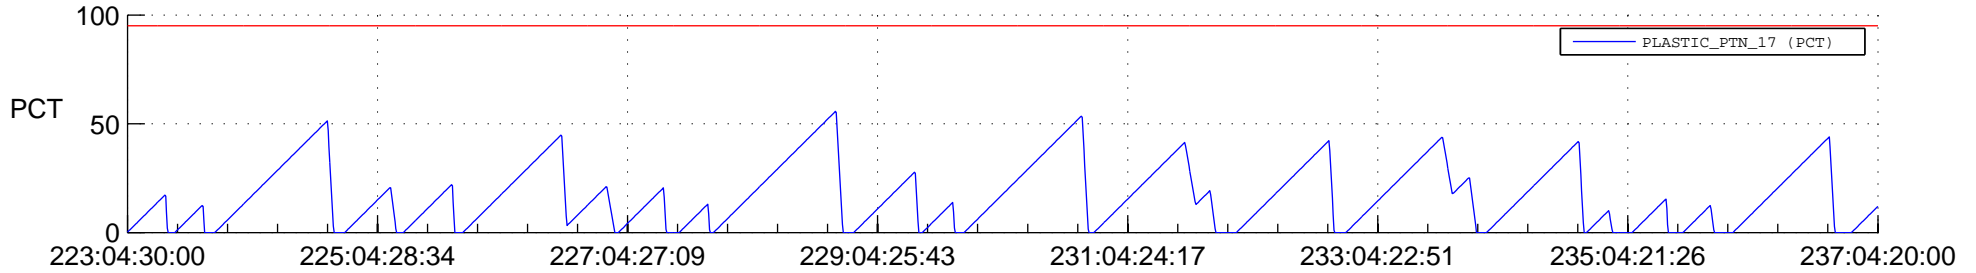

STEREO AHEAD SSR PCT Full Prediction

SWAVES_Percent_Full_Prediction

IMPACT_Percent_Full_Prediction

PLASTIC_Percent_Full_Prediction

Spacecraft_DownLink_Rate

Ground Time (2020:223:04:30:00.000 -2020:237:04:20:00.000)