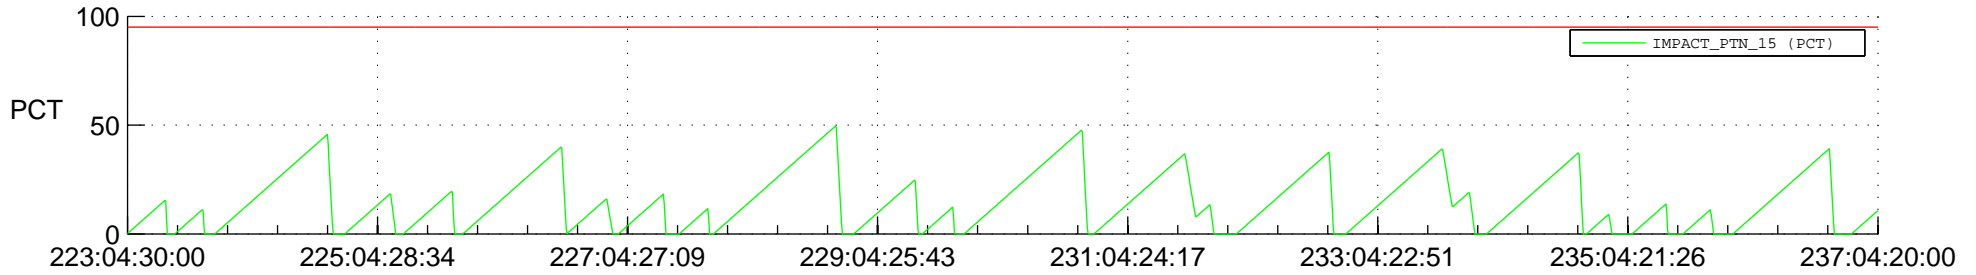

STEREO AHEAD SSR PCT Full Prediction

SWAVES_Percent_Full_Prediction

IMPACT_Percent_Full_Prediction

PLASTIC_Percent_Full_Prediction

Spacecraft_DownLink_Rate

Ground Time (2020:223:04:30:00.000 -2020:237:04:20:00.000)