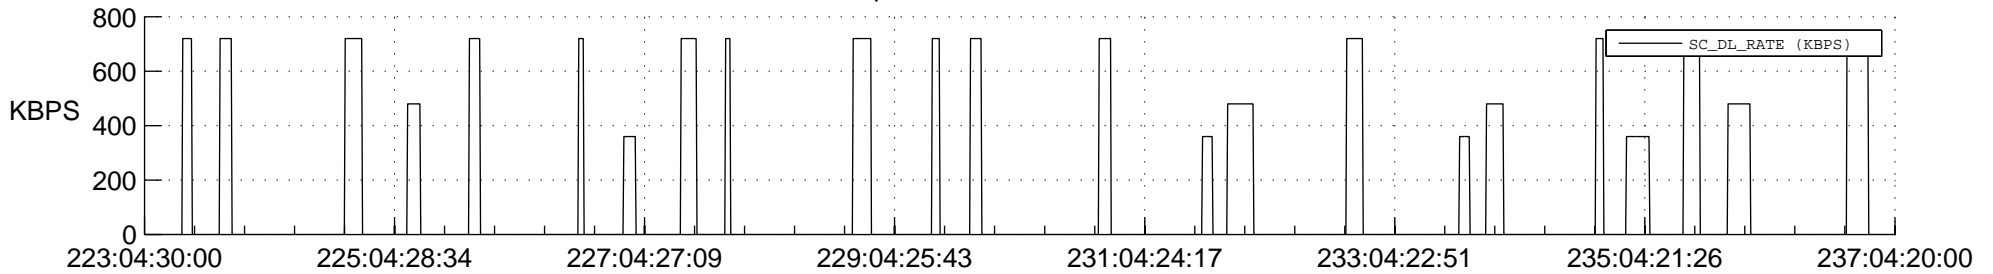

STEREO AHEAD SSR PCT Full Prediction

SWAVES_Percent_Full_Prediction

IMPACT_Percent_Full_Prediction

PLASTIC_Percent_Full_Prediction

Spacecraft_DownLink_Rate

Ground Time (2020:223:04:30:00.000 -2020:237:04:20:00.000)