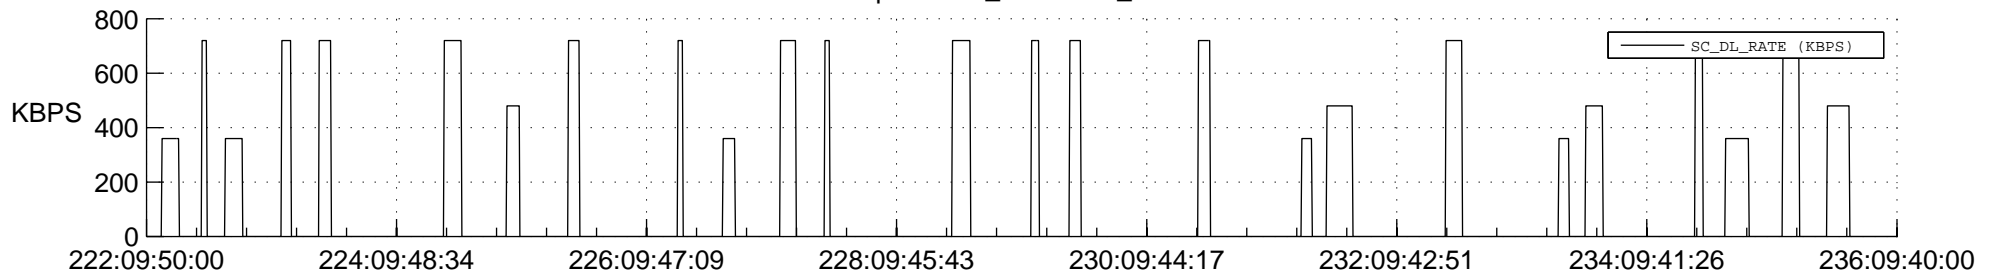

STEREO AHEAD SSR PCT Full Prediction

SWAVES_Percent_Full_Prediction

IMPACT_Percent_Full_Prediction

PLASTIC_Percent_Full_Prediction

Spacecraft_DownLink_Rate

Ground Time (2020:222:09:50:00.000 -2020:236:09:40:00.000)