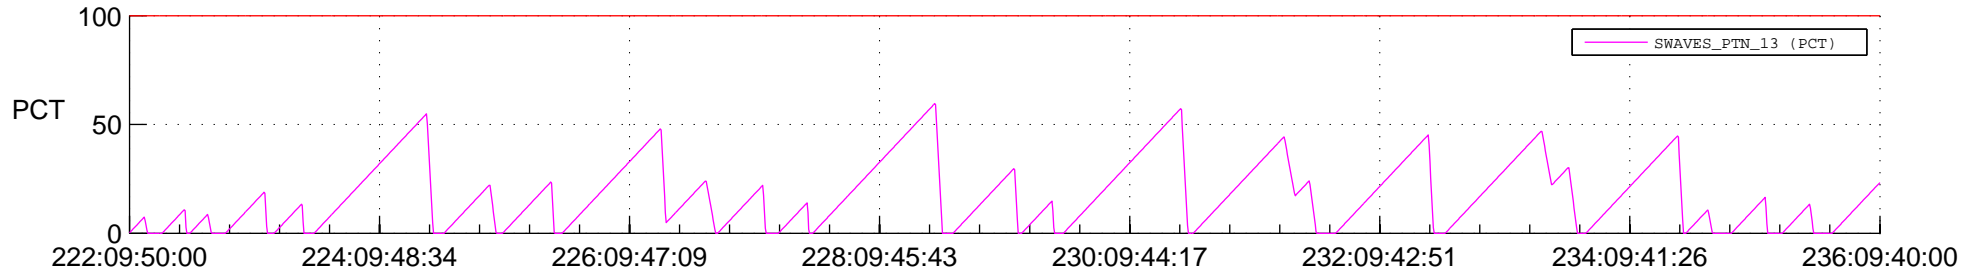

STEREO AHEAD SSR PCT Full Prediction

SWAVES_Percent_Full_Prediction

IMPACT_Percent_Full_Prediction

PLASTIC_Percent_Full_Prediction

Spacecraft_DownLink_Rate

Ground Time (2020:222:09:50:00.000 -2020:236:09:40:00.000)