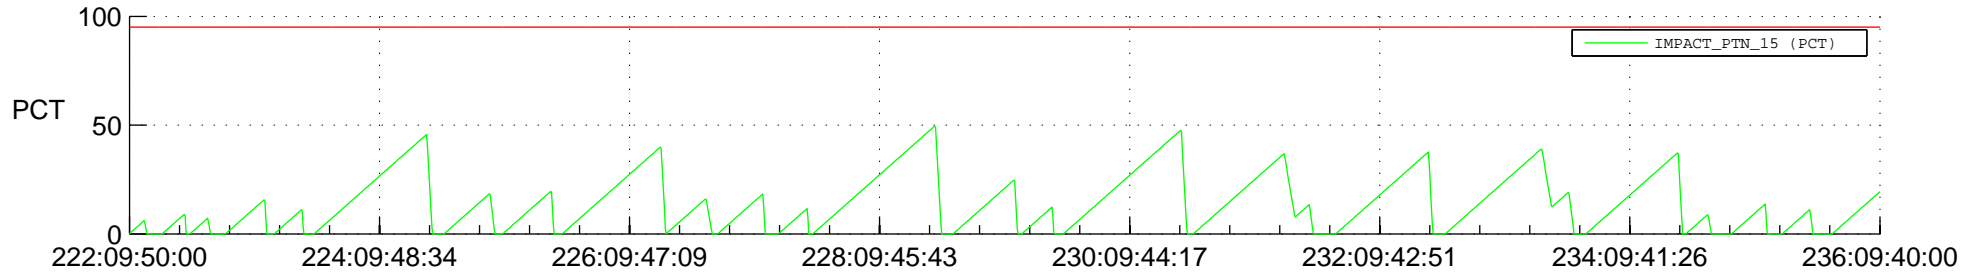

STEREO AHEAD SSR PCT Full Prediction

SWAVES_Percent_Full_Prediction

IMPACT_Percent_Full_Prediction

PLASTIC_Percent_Full_Prediction

Spacecraft_DownLink_Rate

Ground Time (2020:222:09:50:00.000 -2020:236:09:40:00.000)