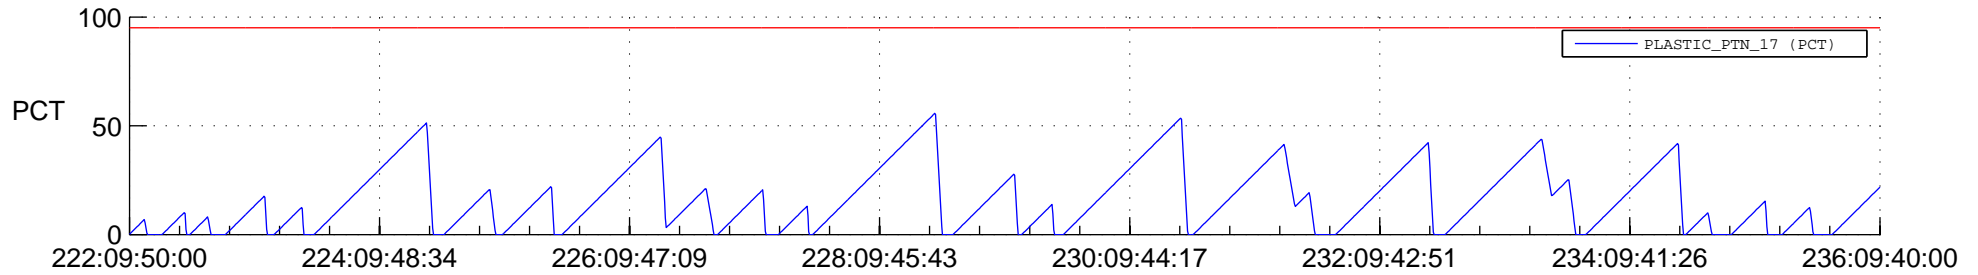

STEREO AHEAD SSR PCT Full Prediction

SWAVES_Percent_Full_Prediction

IMPACT_Percent_Full_Prediction

PLASTIC_Percent_Full_Prediction

Spacecraft_DownLink_Rate

Ground Time (2020:222:09:50:00.000 -2020:236:09:40:00.000)