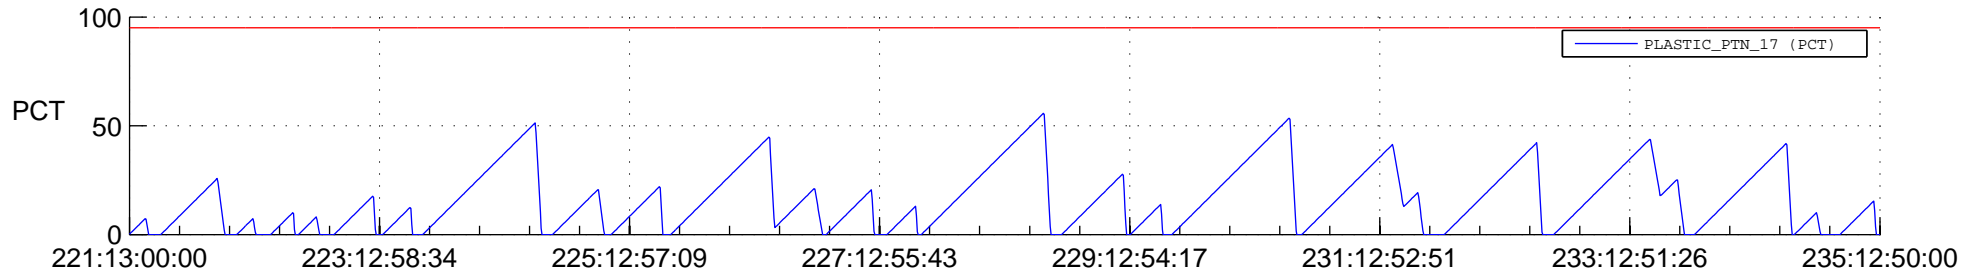

STEREO AHEAD SSR PCT Full Prediction

SWAVES_Percent_Full_Prediction

IMPACT_Percent_Full_Prediction

PLASTIC_Percent_Full_Prediction

Spacecraft_DownLink_Rate

Ground Time (2020:221:13:00:00.000 -2020:235:12:50:00.000)