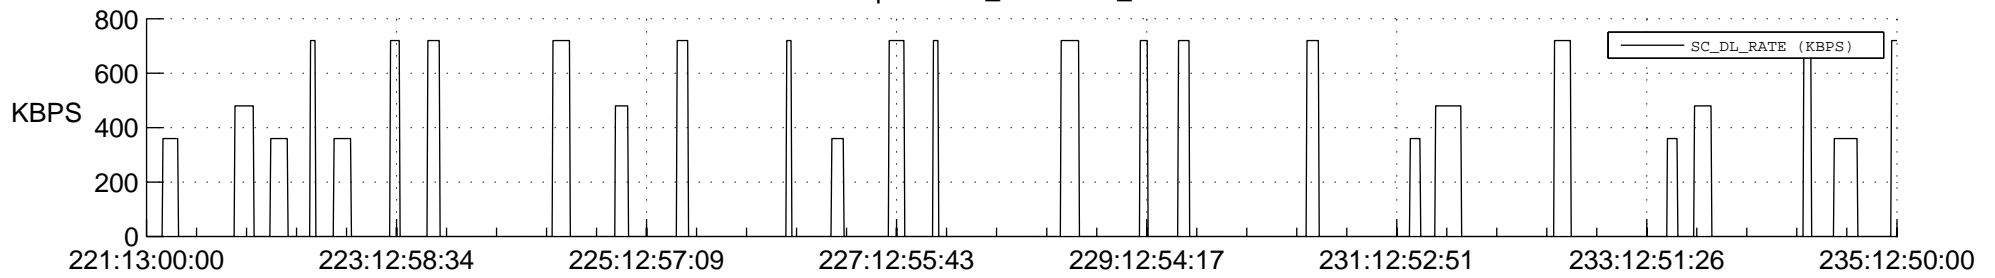

STEREO AHEAD SSR PCT Full Prediction

SWAVES_Percent_Full_Prediction

IMPACT_Percent_Full_Prediction

PLASTIC_Percent_Full_Prediction

Spacecraft_DownLink_Rate

Ground Time (2020:221:13:00:00.000 -2020:235:12:50:00.000)