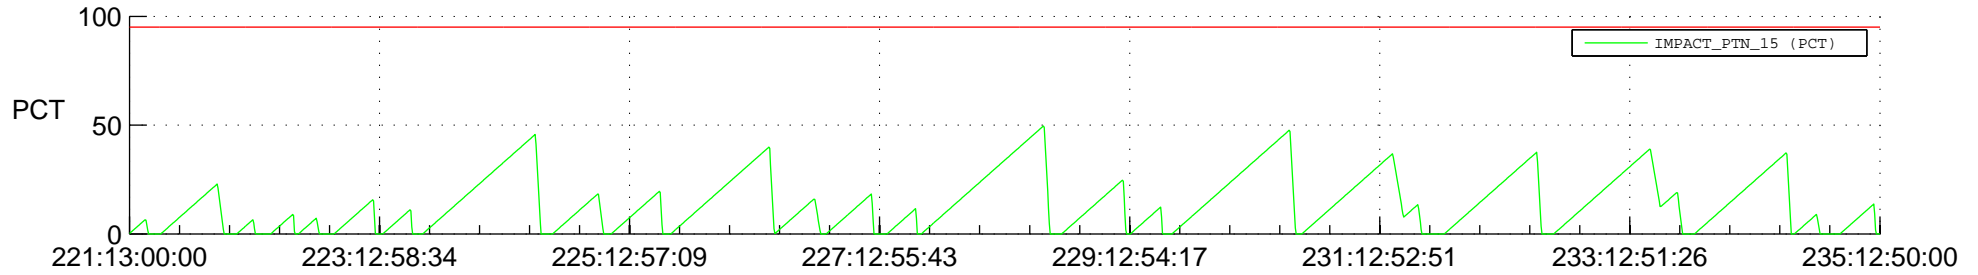

STEREO AHEAD SSR PCT Full Prediction

SWAVES_Percent_Full_Prediction

IMPACT_Percent_Full_Prediction

PLASTIC_Percent_Full_Prediction

Spacecraft_DownLink_Rate

Ground Time (2020:221:13:00:00.000 -2020:235:12:50:00.000)