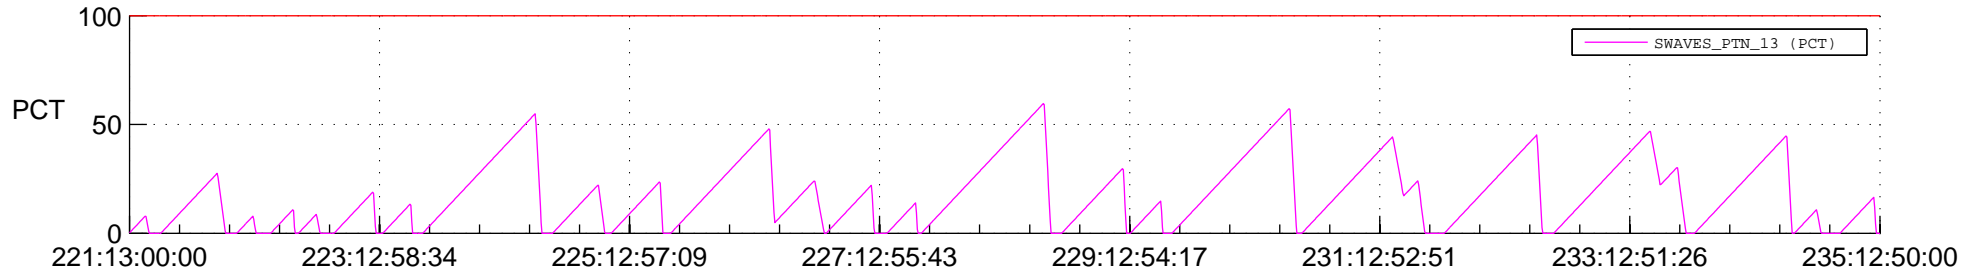

STEREO AHEAD SSR PCT Full Prediction

SWAVES_Percent_Full_Prediction

IMPACT_Percent_Full_Prediction

PLASTIC_Percent_Full_Prediction

Spacecraft_DownLink_Rate

Ground Time (2020:221:13:00:00.000 -2020:235:12:50:00.000)