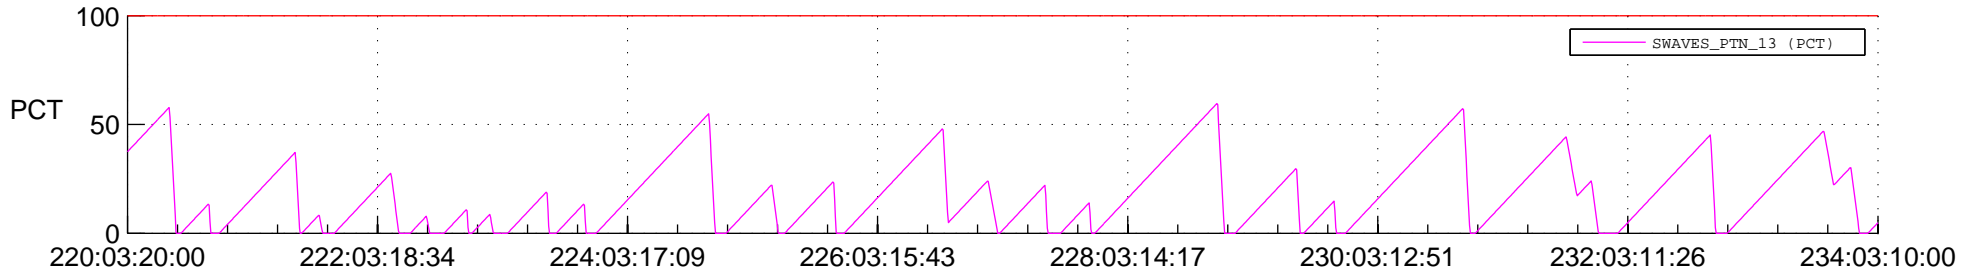

STEREO AHEAD SSR PCT Full Prediction

SWAVES_Percent_Full_Prediction

IMPACT_Percent_Full_Prediction

PLASTIC_Percent_Full_Prediction

Spacecraft_DownLink_Rate