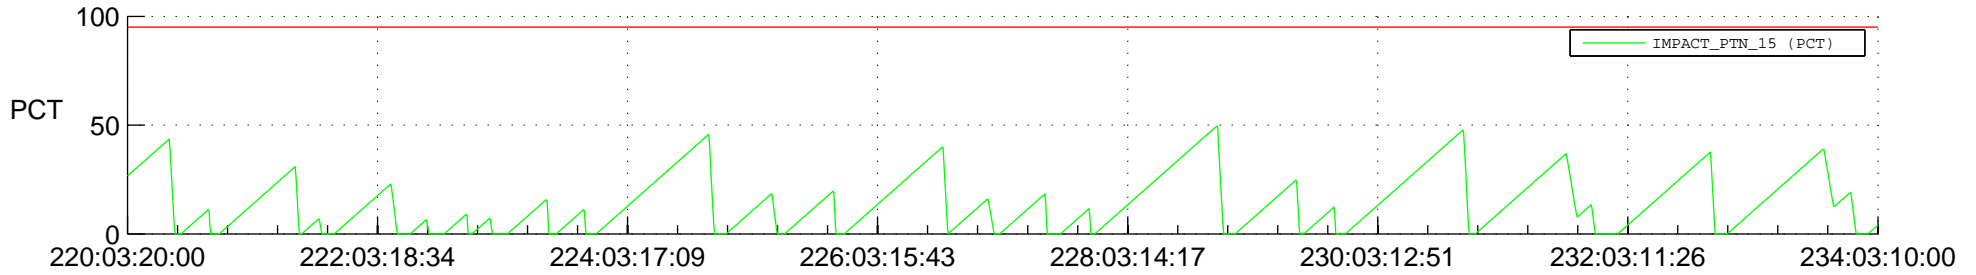

STEREO AHEAD SSR PCT Full Prediction

SWAVES_Percent_Full_Prediction

IMPACT_Percent_Full_Prediction

PLASTIC_Percent_Full_Prediction

Spacecraft_DownLink_Rate