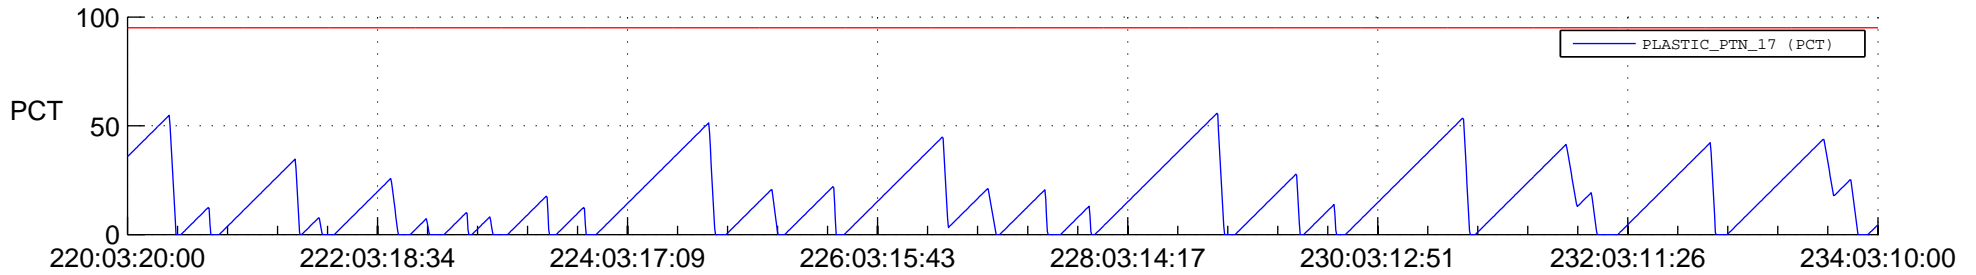

STEREO AHEAD SSR PCT Full Prediction

SWAVES_Percent_Full_Prediction

IMPACT_Percent_Full_Prediction

PLASTIC_Percent_Full_Prediction

Spacecraft_DownLink_Rate