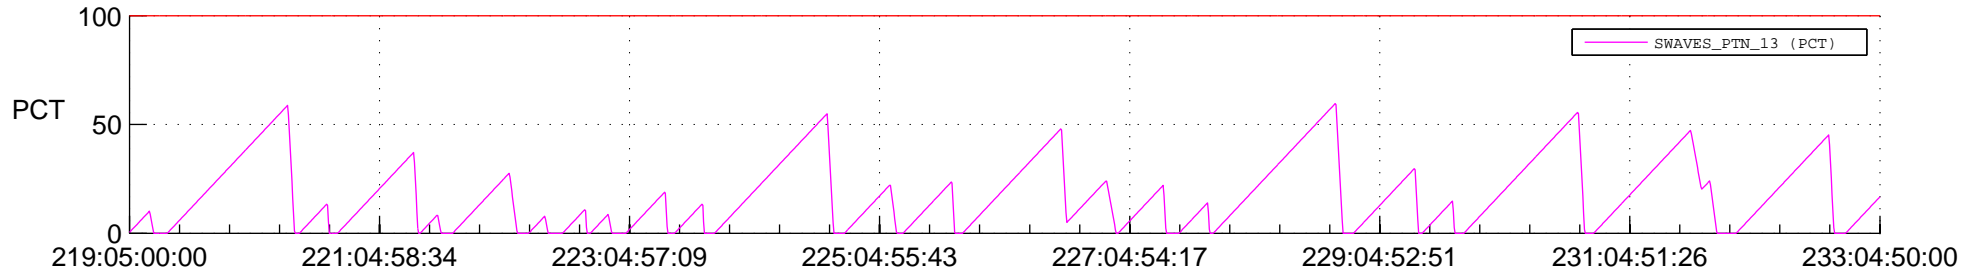

STEREO AHEAD SSR PCT Full Prediction

SWAVES_Percent_Full_Prediction

IMPACT_Percent_Full_Prediction

PLASTIC_Percent_Full_Prediction

Spacecraft_DownLink_Rate