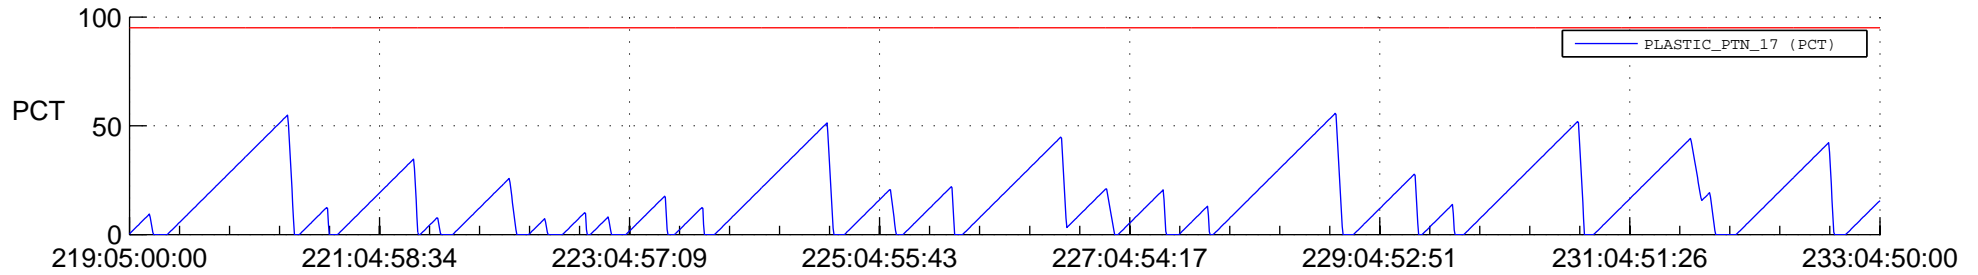

STEREO AHEAD SSR PCT Full Prediction

SWAVES_Percent_Full_Prediction

IMPACT_Percent_Full_Prediction

PLASTIC_Percent_Full_Prediction

Spacecraft_DownLink_Rate