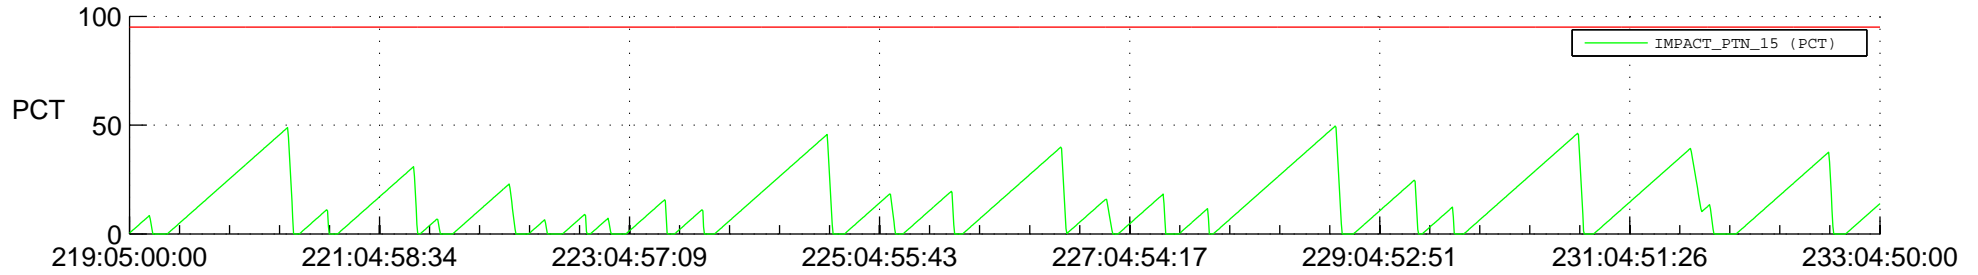

STEREO AHEAD SSR PCT Full Prediction

SWAVES_Percent_Full_Prediction

IMPACT_Percent_Full_Prediction

PLASTIC_Percent_Full_Prediction

Spacecraft_DownLink_Rate