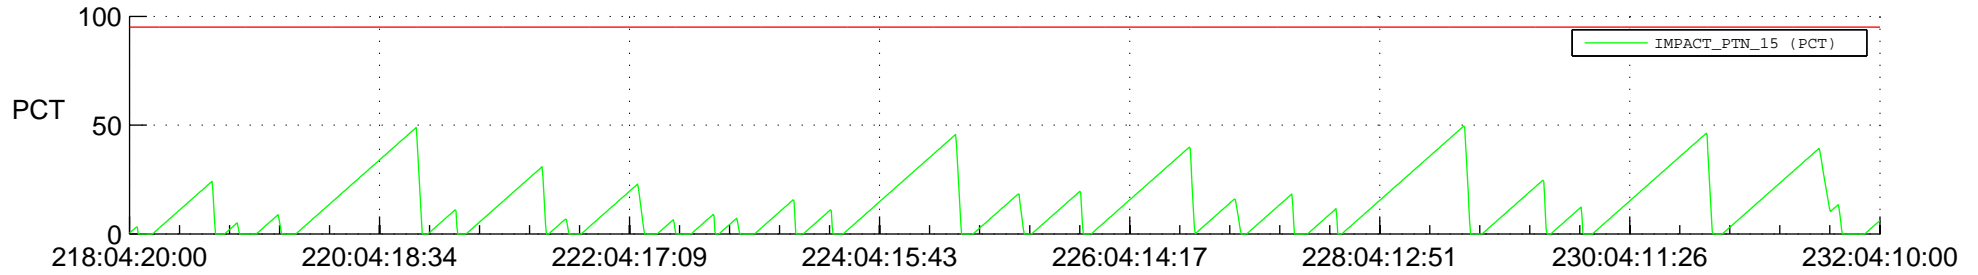

STEREO AHEAD SSR PCT Full Prediction

SWAVES_Percent_Full_Prediction

IMPACT_Percent_Full_Prediction

PLASTIC_Percent_Full_Prediction

Spacecraft_DownLink_Rate