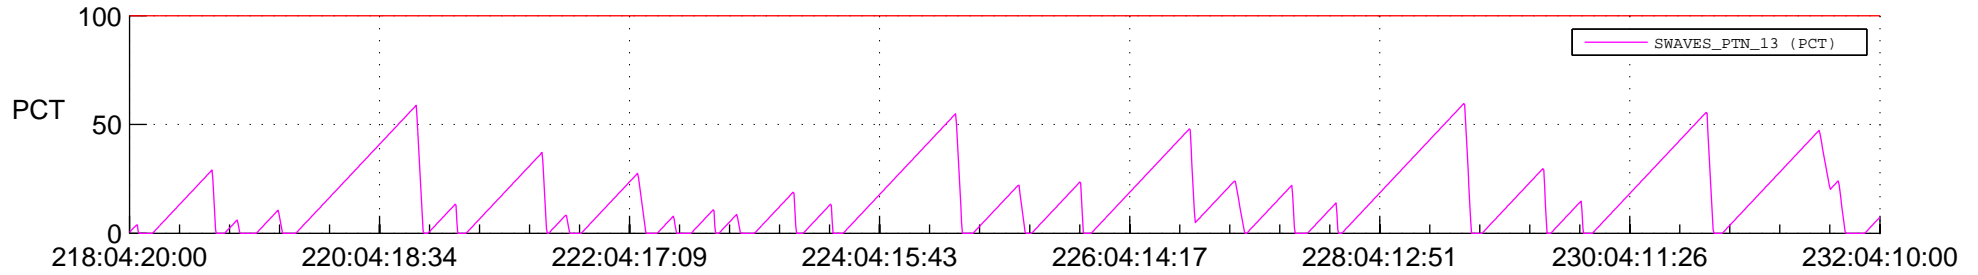

STEREO AHEAD SSR PCT Full Prediction

SWAVES_Percent_Full_Prediction

IMPACT_Percent_Full_Prediction

PLASTIC_Percent_Full_Prediction

Spacecraft_DownLink_Rate