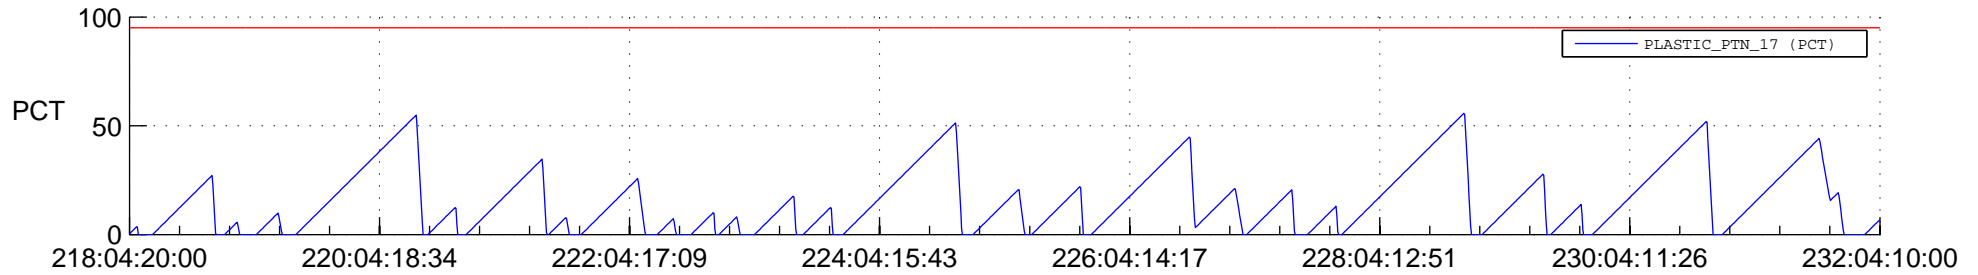

STEREO AHEAD SSR PCT Full Prediction

SWAVES_Percent_Full_Prediction

IMPACT_Percent_Full_Prediction

PLASTIC_Percent_Full_Prediction

Spacecraft_DownLink_Rate