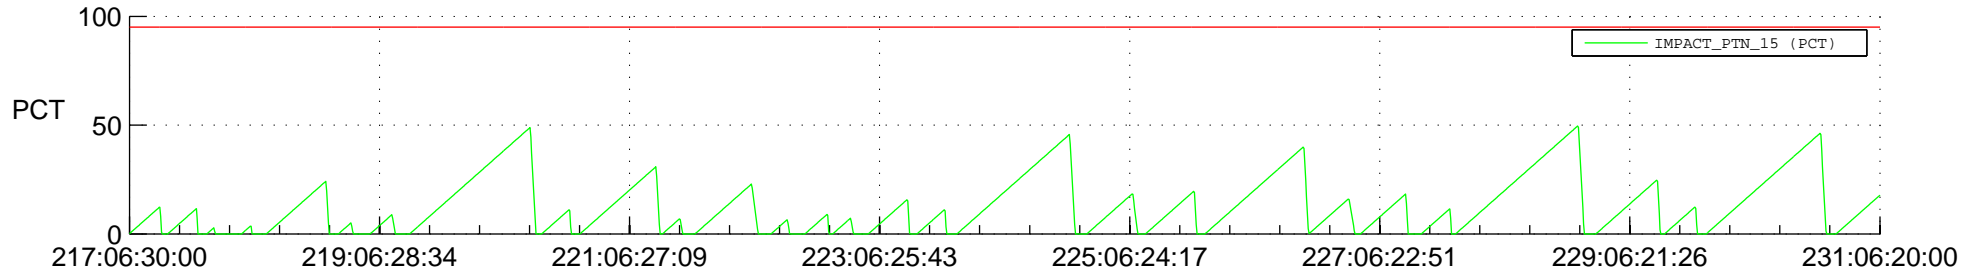

STEREO AHEAD SSR PCT Full Prediction

SWAVES_Percent_Full_Prediction

IMPACT_Percent_Full_Prediction

PLASTIC_Percent_Full_Prediction

Spacecraft_DownLink_Rate

Ground Time (2020:217:06:30:00.000 -2020:231:06:20:00.000)