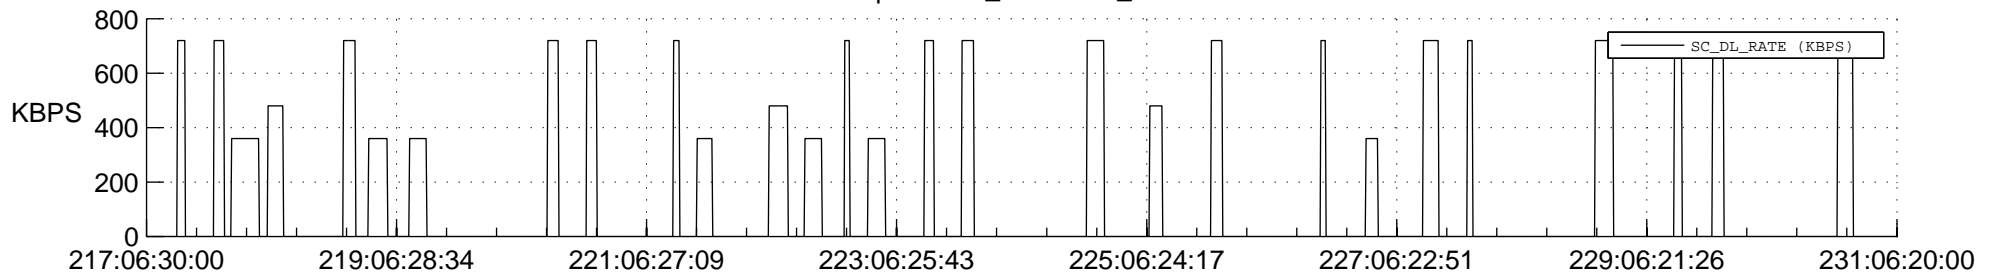

STEREO AHEAD SSR PCT Full Prediction

SWAVES_Percent_Full_Prediction

IMPACT_Percent_Full_Prediction

PLASTIC_Percent_Full_Prediction

Spacecraft_DownLink_Rate

Ground Time (2020:217:06:30:00.000 -2020:231:06:20:00.000)