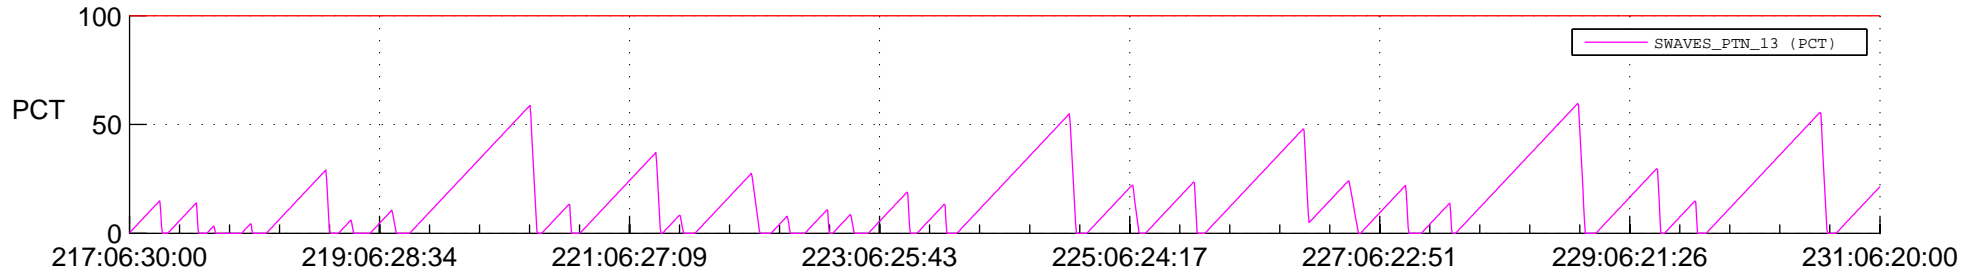

STEREO AHEAD SSR PCT Full Prediction

SWAVES_Percent_Full_Prediction

IMPACT_Percent_Full_Prediction

PLASTIC_Percent_Full_Prediction

Spacecraft_DownLink_Rate

Ground Time (2020:217:06:30:00.000 -2020:231:06:20:00.000)