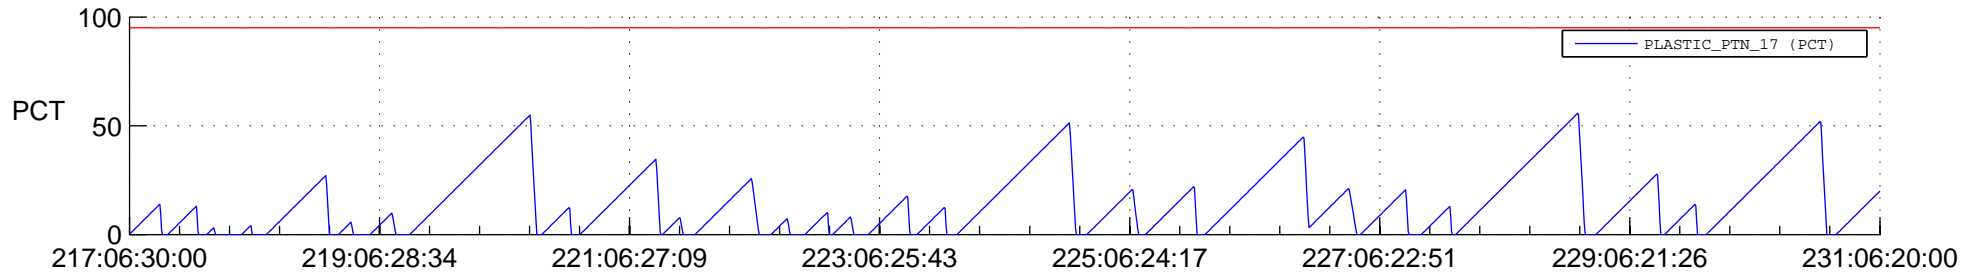

STEREO AHEAD SSR PCT Full Prediction

SWAVES_Percent_Full_Prediction

IMPACT_Percent_Full_Prediction

PLASTIC_Percent_Full_Prediction

Spacecraft_DownLink_Rate

Ground Time (2020:217:06:30:00.000 -2020:231:06:20:00.000)