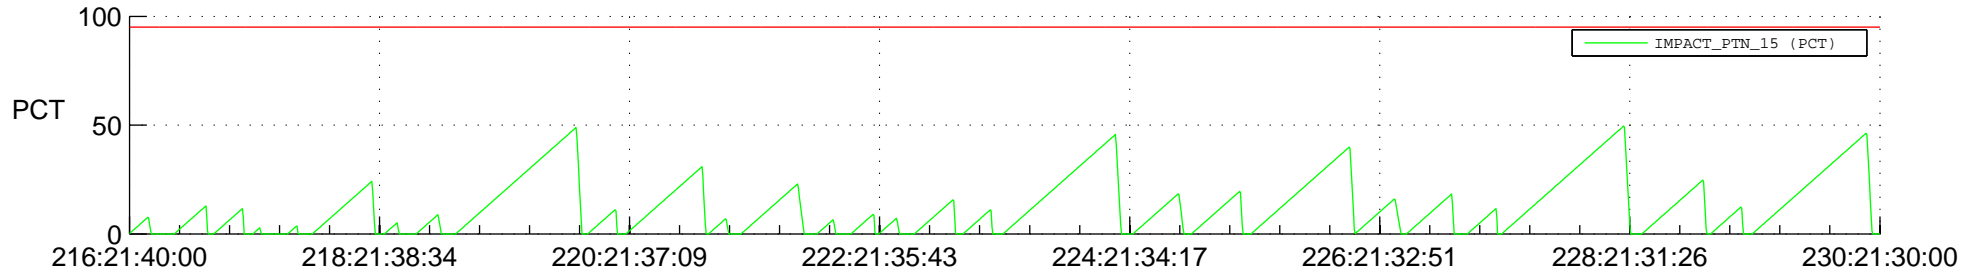

IMPACT_Percent_Full_Prediction